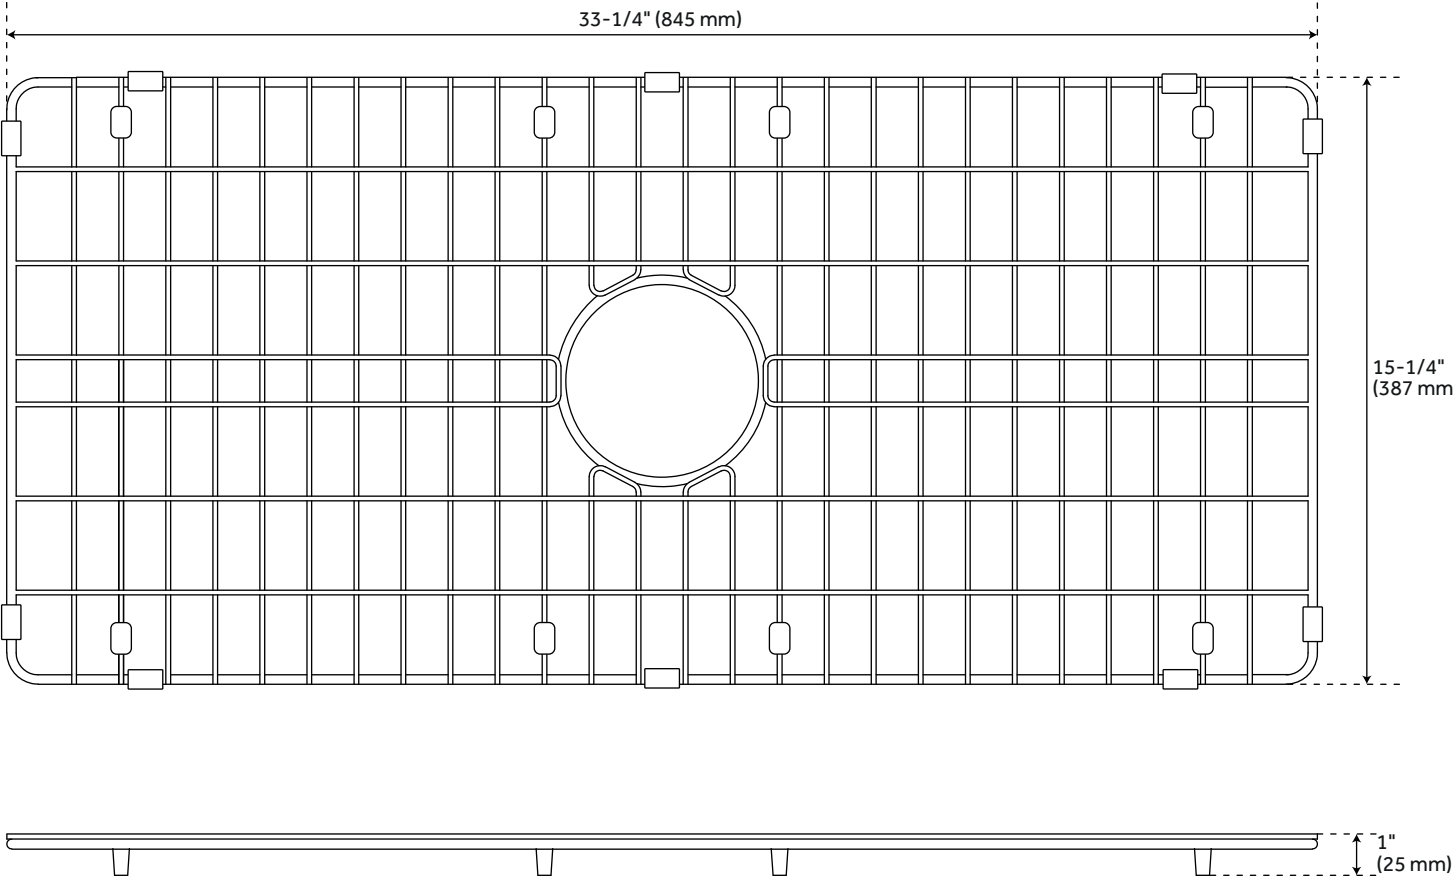

SINK GRID FOR 36" ROWENA FIRECLAY FARMHOUSE SINK

SKU: 488306
Code: SHFG3315

FEATURES

Product Finish: Stainless Steel
Material: Stainless Steel
Length: 33-1/4"
Width: 15-1/4"
Height: 1"
Weight: 3.3

REVISED 12/29/2023

SINK GRID FOR 36" ROWENA FIRECLAY FARMHOUSE SINK

SKU: 488306
Code: SHFG3315

ADDITIONAL FEATURES

- Compatible for use with 36" Rowena Fireclay Farmhouse Sink SH484941.
- Dishwasher safe.
- Product has protective rubber feet.
- Grid helps prevent sink scratches.

REVISED 12/29/2023

SINK GRID FOR 36" ROWENA FIRECLAY FARMHOUSE SINK

All dimensions and specifications are nominal and may vary. Use actual products for accuracy in critical situations.