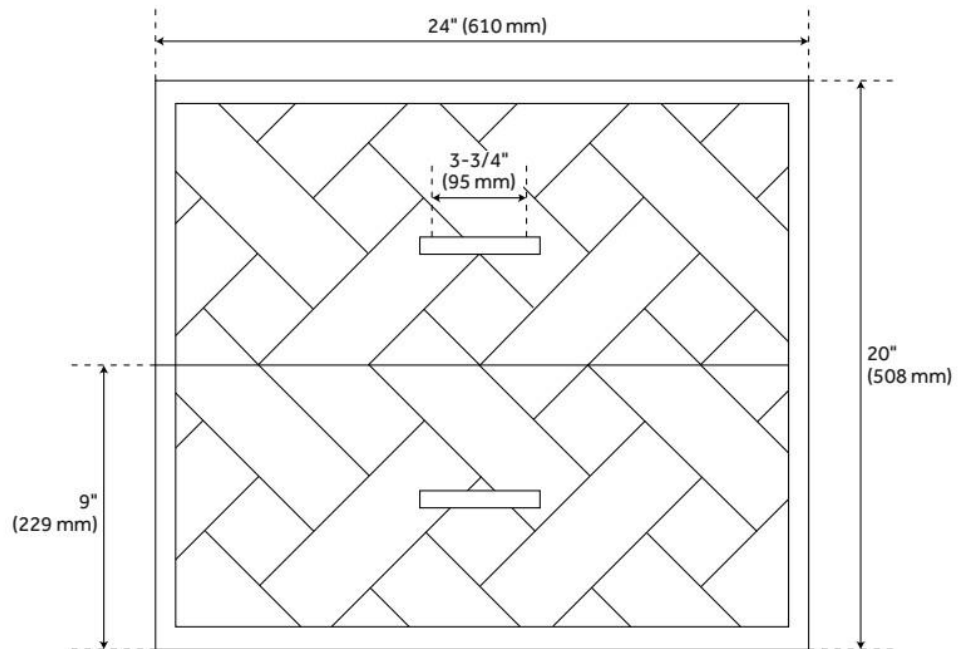

24" PATZI WALL-MOUNT VANITY - CHOCOLATE BARK BROWN - VANITY CABINET ONLY

SKU: 488966
Code: SH488966

REVISED 8/5/2024