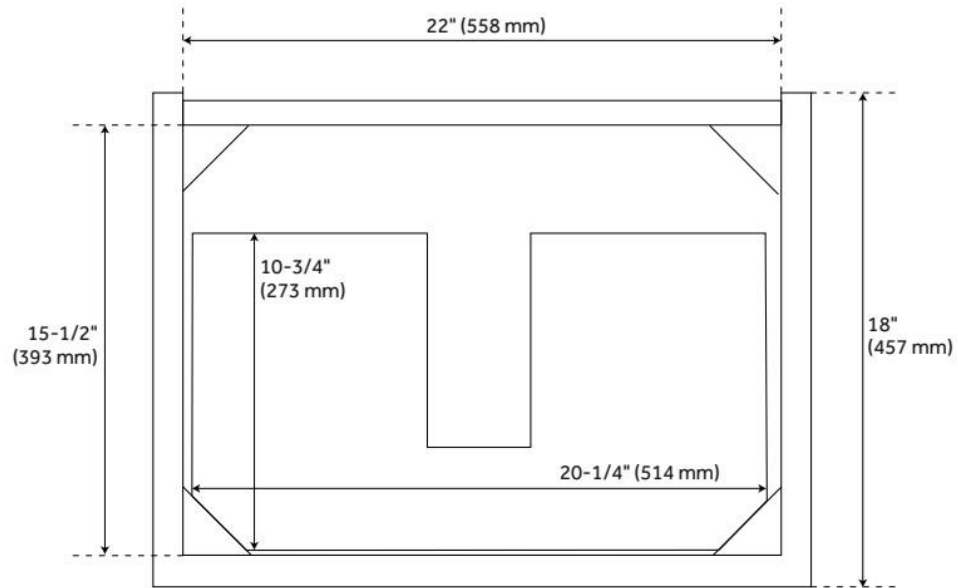

24" PATZI WALL-MOUNT VANITY - CHOCOLATE BARK BROWN - VANITY CABINET ONLY

SKU: 488966
Code: SH488966

REVISED 8/5/2024