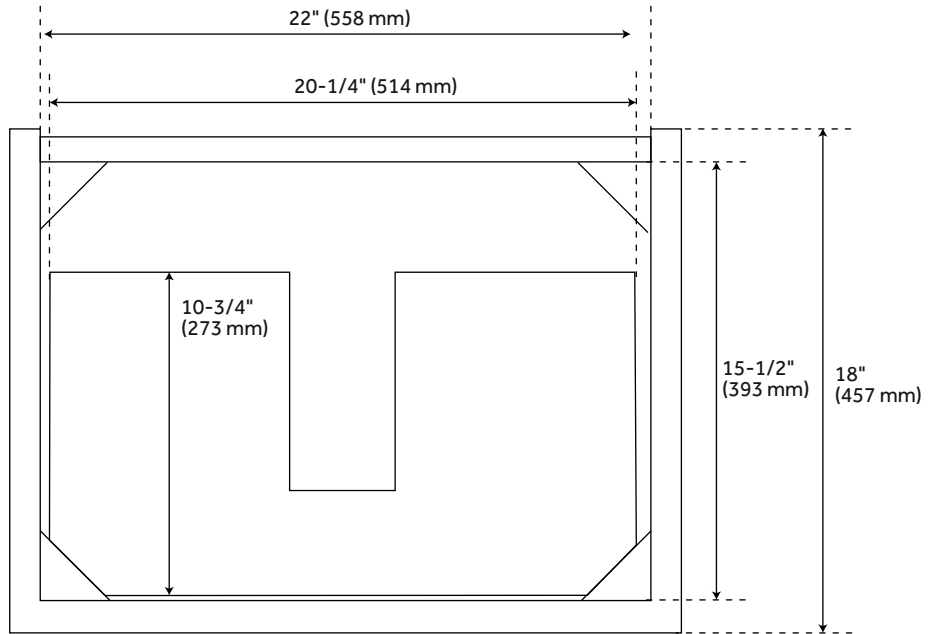

24" PATZI WALL-MOUNT VANITY WITH RECTANGULAR UNDERMOUNT SINK - CHOCOLATE BARK BROWN

SKU: 954035-24-RUMB

Code: SH497520, SH497527

ASME A112.19.2/CSA B45.1
Massachusetts Accepted

FEATURES

Installation Type: Wall Mount
Features: Sink Included
Design: Modern
Product Finish: Chocolate Bark Brown
Material: Wood
Number of Drawers: 2
Width: 24"
Height: 20"
Depth: 18"
Assembly Required: No
Dovetail Drawers: Yes
Number of Basins: 1
Sink Installation: Undermount - Rectangle
Basin Length: 15-1/8"
Basin Width: 9-7/8"
Water Depth To Overflow: 3-3/4"
Fits Drain Hole Size: 1-1/2"
Faucet Included: No
Sink Material: Porcelain
Vanity Top Thickness: 3cm
Water Depth to Rim: 4-3/4"
Hardware Finish: Aged Brass
Sink Included: Yes
Sink Color: White
Basin Overflow: Yes
Vanity Top Included: Yes
Vanity Top Depth: 19"
Vanity Top Width: 25"
Backsplash: Yes
Mirror Included: No

REVISED 3/22/2024

24" PATZI WALL-MOUNT VANITY WITH RECTANGULAR UNDERMOUNT SINK - CHOCOLATE BARK BROWN

SKU: 954035-24-RUMB

Code: SH497520, SH497527

ADDITIONAL FEATURES

- Durable French cleat mounting system included.
- Basket weave pattern.
- Full extension drawer slides.
- Includes a matching backsplash and white porcelain sink.
- Polished Carrara Marble is sourced from Italy.
- Each stone top is carved from a single piece of stone and will feature natural variations.
- See Installation Instructions for directions to attach the vanity top and sink.
- Hardware centers 3-3/4".
- All dimensions are ($\pm 1/2"$).
- [Wood finish samples available.](#)

REVISED 3/22/2024

24" PATZI WALL-MOUNT VANITY - CHOCOLATE BARK BROWN - VANITY CABINET ONLY

All dimensions and specifications are nominal and may vary. Use actual products for accuracy in critical situations.