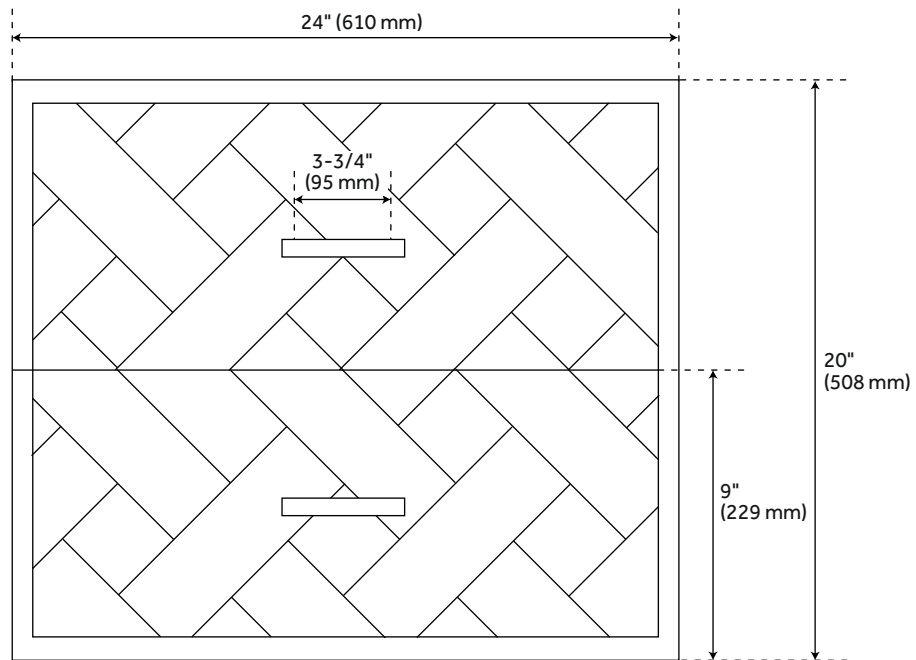

24" PATZI WALL-MOUNT VANITY - CHOCOLATE BARK BROWN - VANITY CABINET ONLY

All dimensions and specifications are nominal and may vary. Use actual products for accuracy in critical situations.