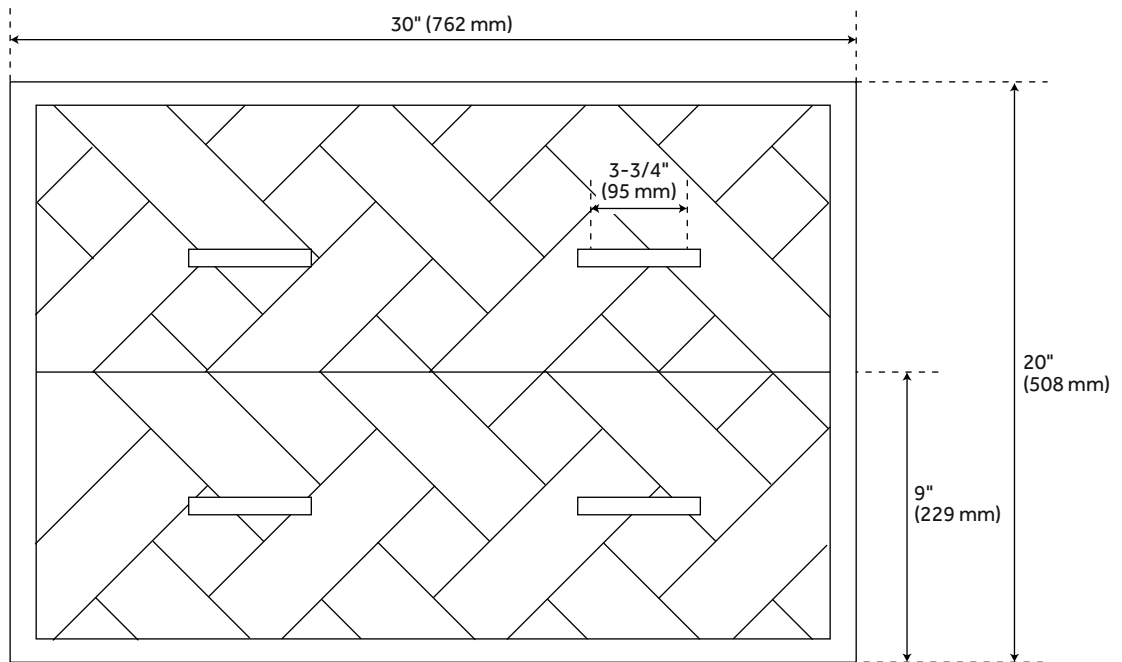

30" PATZI WALL-MOUNT VANITY - CHOCOLATE BARK BROWN - VANITY CABINET ONLY

All dimensions and specifications are nominal and may vary. Use actual products for accuracy in critical situations.