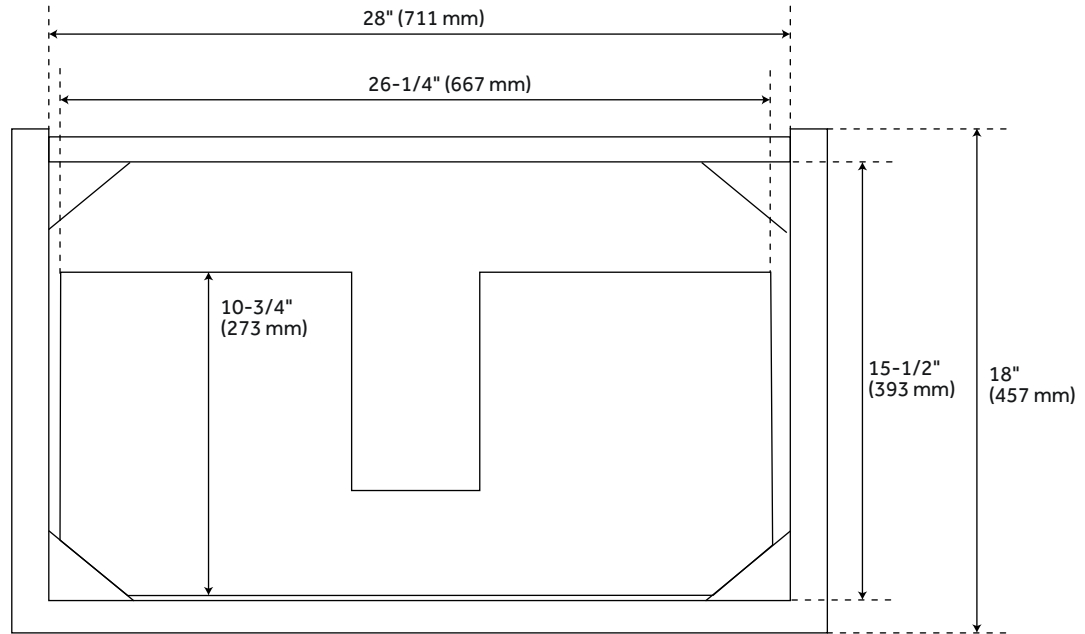

30" PATZI WALL-MOUNT VANITY WITH RECTANGULAR UNDERMOUNT SINK - CHOCOLATE BARK BROWN

SKU: 954035-30-RUMB

Code: SH497528, SH497529

ASME A112.19.2/CSA B45.1
Massachusetts Accepted

FEATURES

Installation Type: Wall Mount
Features: Sink Included
Design: Modern
Product Finish: Chocolate Bark Brown
Material: Wood
Number of Drawers: 2
Width: 30"
Height: 20"
Depth: 18"
Assembly Required: No
Dovetail Drawers: Yes
Number of Basins: 1
Sink Installation: Undermount - Rectangle
Basin Length: 15-1/8"
Basin Width: 9-7/8"
Water Depth To Overflow: 3-3/4"
Fits Drain Hole Size: 1-1/2"
Faucet Included: No
Sink Material: Porcelain
Vanity Top Thickness: 3cm
Water Depth to Rim: 4-3/4"
Hardware Finish: Aged Brass
Sink Included: Yes
Sink Color: White
Basin Overflow: Yes
Vanity Top Included: Yes
Vanity Top Depth: 19"
Vanity Top Width: 31"
Backsplash: Yes
Mirror Included: No

REVISED 3/22/2024

30" PATZI WALL-MOUNT VANITY WITH RECTANGULAR UNDERMOUNT SINK - CHOCOLATE BARK BROWN

SKU: 954035-30-RUMB

Code: SH497528, SH497529

ADDITIONAL FEATURES

- Durable French cleat mounting system included.
- Basket weave pattern.
- Full extension drawer slides.
- Includes a matching backsplash and white porcelain sink.
- Polished Carrara Marble is sourced from Italy.
- Each stone top is carved from a single piece of stone and will feature natural variations.
- See Installation Instructions for directions to attach the vanity top and sink.
- Hardware centers 3-3/4".
- All dimensions are ($\pm 1/2"$).
- [Wood finish samples available.](#)

REVISED 3/22/2024

30" PATZI WALL-MOUNT VANITY - CHOCOLATE BARK BROWN - VANITY CABINET ONLY

All dimensions and specifications are nominal and may vary. Use actual products for accuracy in critical situations.