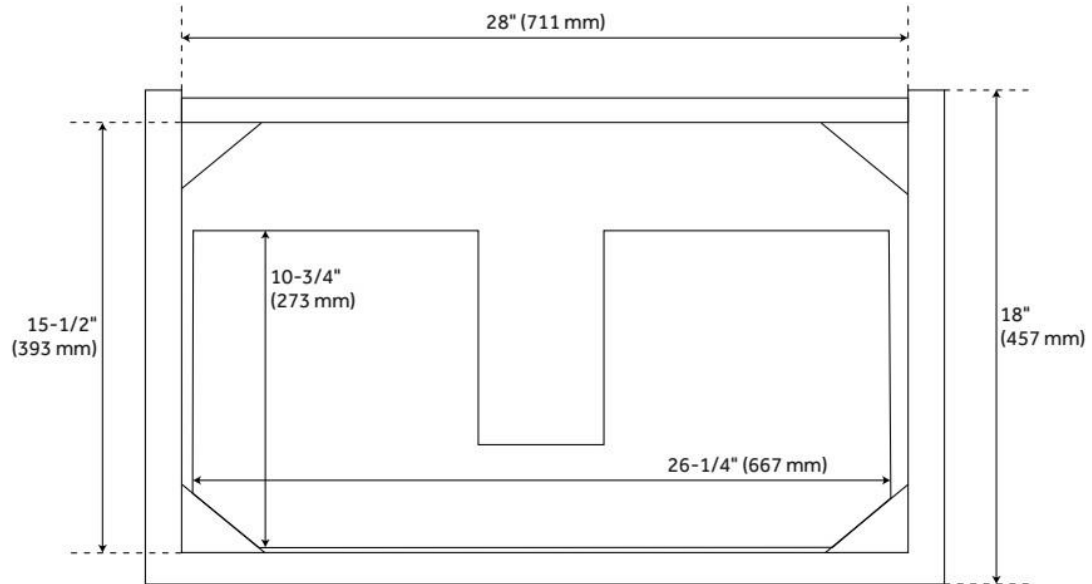

30" PATZI WALL-MOUNT VANITY - CHOCOLATE BARK BROWN - VANITY CABINET ONLY

SKU: 488967
Code: SH488967

REVISED 8/8/2024