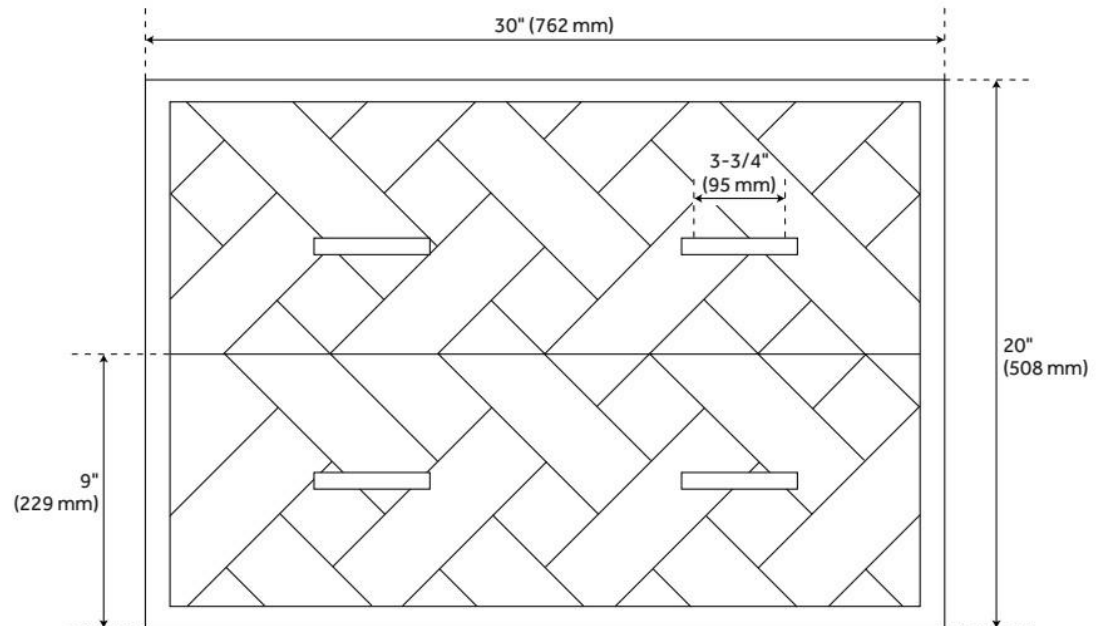

30" PATZI WALL-MOUNT VANITY - CHOCOLATE BARK BROWN - VANITY CABINET ONLY

SKU: 488967
Code: SH488967

REVISED 8/8/2024