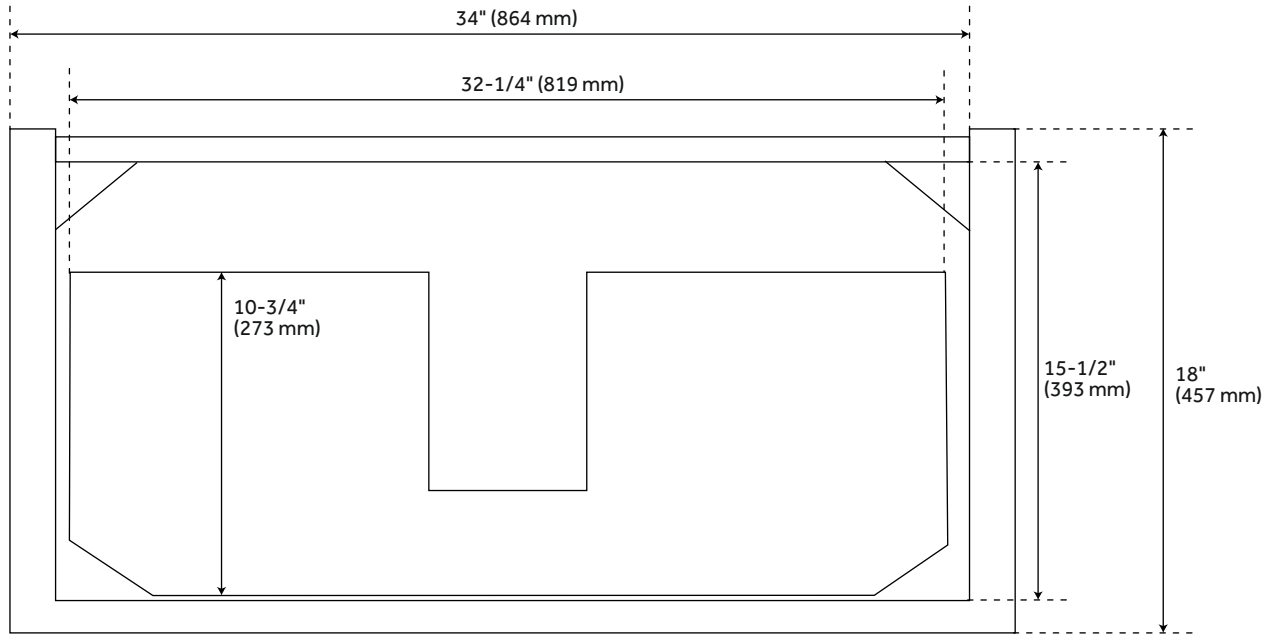

36" PATZI WALL-MOUNT VANITY - CHOCOLATE BARK BROWN - VANITY CABINET ONLY

All dimensions and specifications are nominal and may vary. Use actual products for accuracy in critical situations.