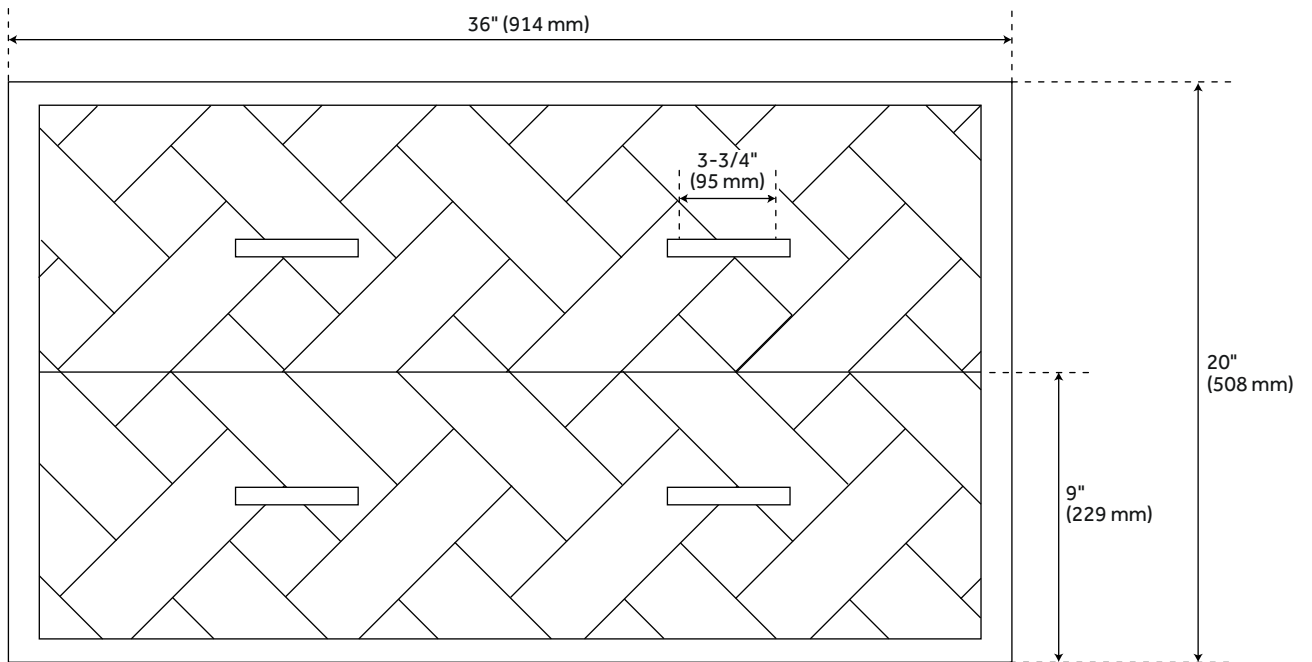

36" PATZI WALL-MOUNT VANITY - CHOCOLATE BARK BROWN - VANITY CABINET ONLY

All dimensions and specifications are nominal and may vary. Use actual products for accuracy in critical situations.