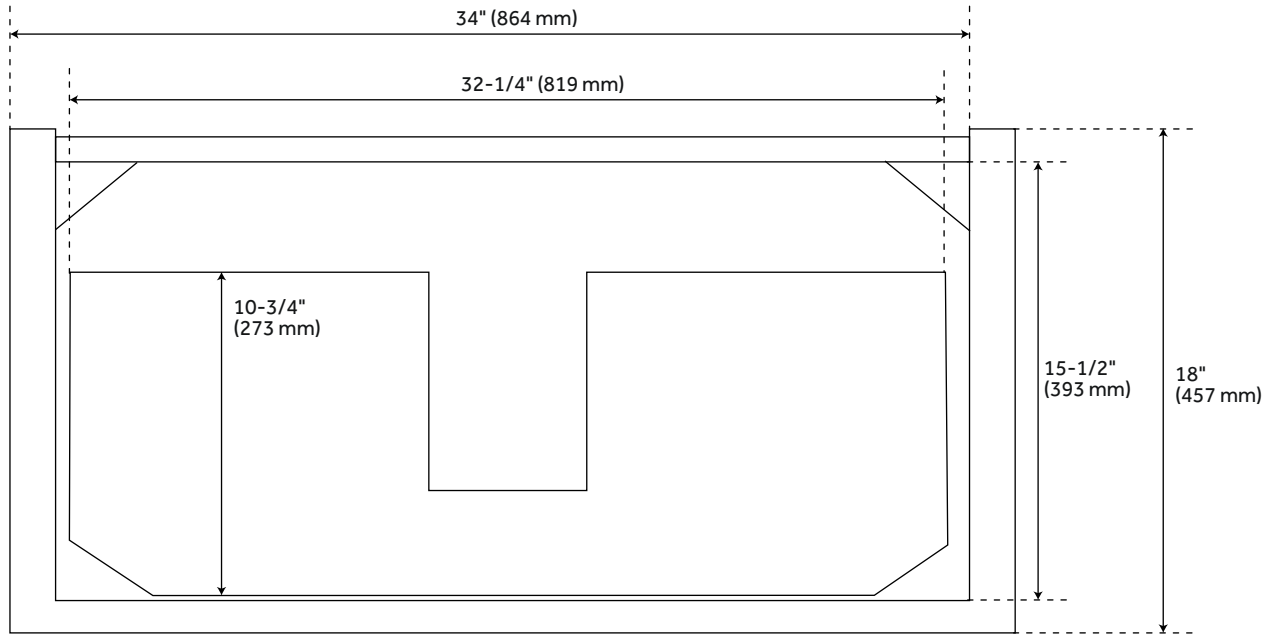

36" PATZI WALL-MOUNT VANITY WITH RECTANGULAR UNDERMOUNT SINK - CHOCOLATE BARK BROWN

SKU: 954035-36-RUMB

Code: SH497530, SH497531

ASME A112.19.2/CSA B45.1
Massachusetts Accepted

FEATURES

Installation Type: Wall Mount
Features: Sink Included
Design: Modern
Product Finish: Chocolate Bark Brown
Material: Wood
Number of Drawers: 2
Width: 36"
Height: 20"
Depth: 18"
Assembly Required: No
Dovetail Drawers: Yes
Number of Basins: 1
Sink Installation: Undermount - Rectangle
Basin Length: 15-1/8"
Basin Width: 9-7/8"
Water Depth To Overflow: 3-3/4"
Fits Drain Hole Size: 1-1/2"
Faucet Included: No
Sink Material: Porcelain
Vanity Top Thickness: 3cm
Water Depth to Rim: 4-3/4"
Hardware Finish: Aged Brass
Sink Included: Yes
Sink Color: White
Basin Overflow: Yes
Vanity Top Included: Yes
Vanity Top Depth: 19"
Vanity Top Width: 37"
Backsplash: Yes
Mirror Included: No

REVISED 3/22/2024

36" PATZI WALL-MOUNT VANITY WITH RECTANGULAR UNDERMOUNT SINK - CHOCOLATE BARK BROWN

SKU: 954035-36-RUMB

Code: SH497530, SH497531

ADDITIONAL FEATURES

- Durable French cleat mounting system included.
- Basket weave pattern.
- Full extension drawer slides.
- Includes a matching backsplash and white porcelain sink.
- Polished Carrara Marble is sourced from Italy.
- Each stone top is carved from a single piece of stone and will feature natural variations.
- See Installation Instructions for directions to attach the vanity top and sink.
- Hardware centers 3-3/4".
- All dimensions are ($\pm 1/2"$).
- [Wood finish samples available.](#)

REVISED 3/22/2024

36" PATZI WALL-MOUNT VANITY - CHOCOLATE BARK BROWN - VANITY CABINET ONLY

All dimensions and specifications are nominal and may vary. Use actual products for accuracy in critical situations.