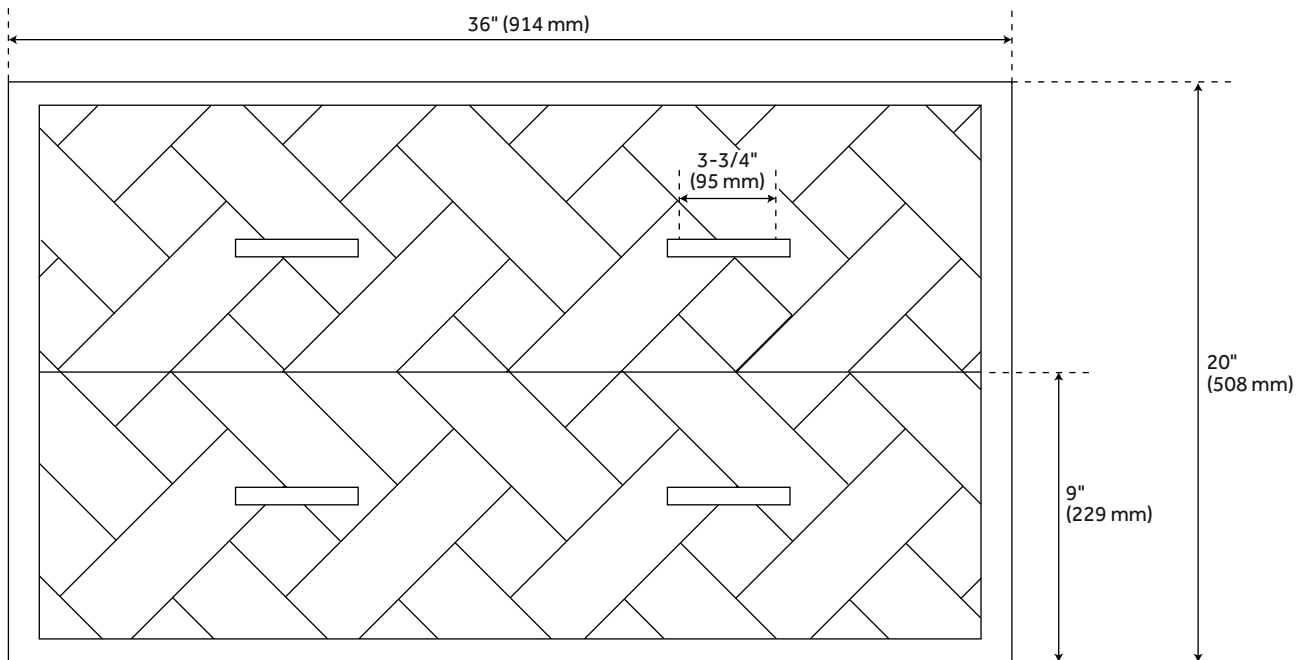

36" PATZI WALL-MOUNT VANITY - CHOCOLATE BARK BROWN - VANITY CABINET ONLY

All dimensions and specifications are nominal and may vary. Use actual products for accuracy in critical situations.