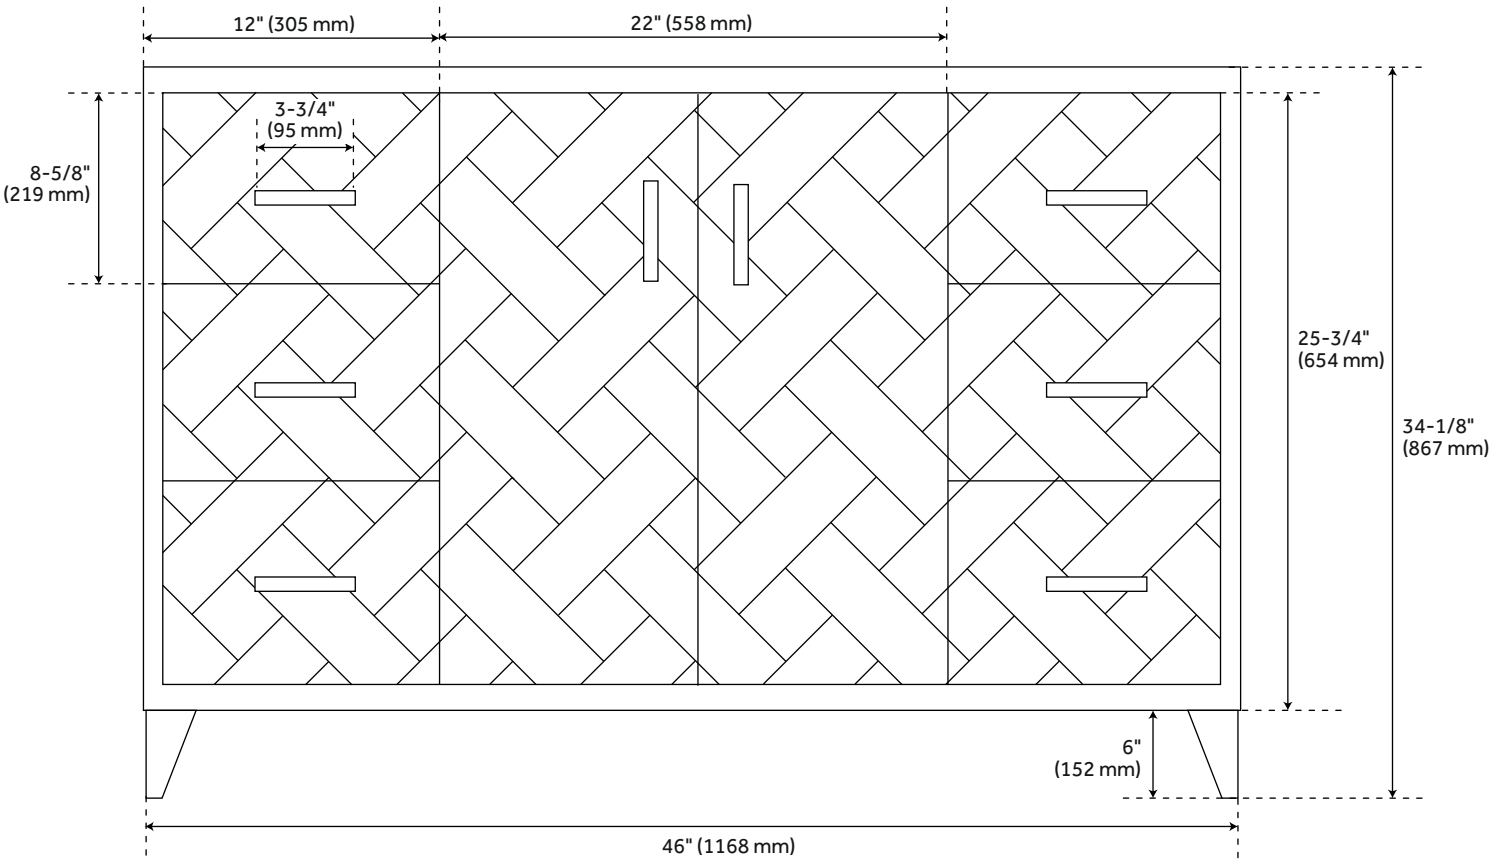

48" PATZI VANITY - CHOCOLATE BARK BROWN - VANITY CABINET ONLY

SKU: 488969
Code: SH488969

FEATURES

Installation Type: Freestanding
Features: Soft-Close Hinges
Design: Modern
Product Finish: Chocolate Bark Brown
Material: Wood
Number of Doors: 2
Number of Drawers: 6
Width: 48"
Height: 34-1/8"
Depth: 21"
Assembly Required: No
Number of Shelves: 1
Dovetail Drawers: Yes
Number of Basins: 1
Faucet Included: No
Size: 48"
Adjustable Shelves: Yes
Hardware Finish: Aged Brass
Built-In Adjusters: Yes
Sink Included: No
Vanity Top Included: No
Mirror Included: No
Weight: 215.63

REVISED 3/22/2024

48" PATZI VANITY - CHOCOLATE BARK BROWN - VANITY CABINET ONLY

SKU: 488969
Code: SH488969

ADDITIONAL FEATURES

- Basket weave pattern.
- Full extension drawer slides.
- See Installation Instructions for directions to attach the vanity top and sink.
- Hardware centers 3-3/4".
- All dimensions are ($\pm 1/2$ ").
- [Wood finish samples available.](#)

REVISED 3/22/2024

48" PATZI VANITY - CHOCOLATE BARK BROWN - VANITY CABINET ONLY

All dimensions and specifications are nominal and may vary. Use actual products for accuracy in critical situations.