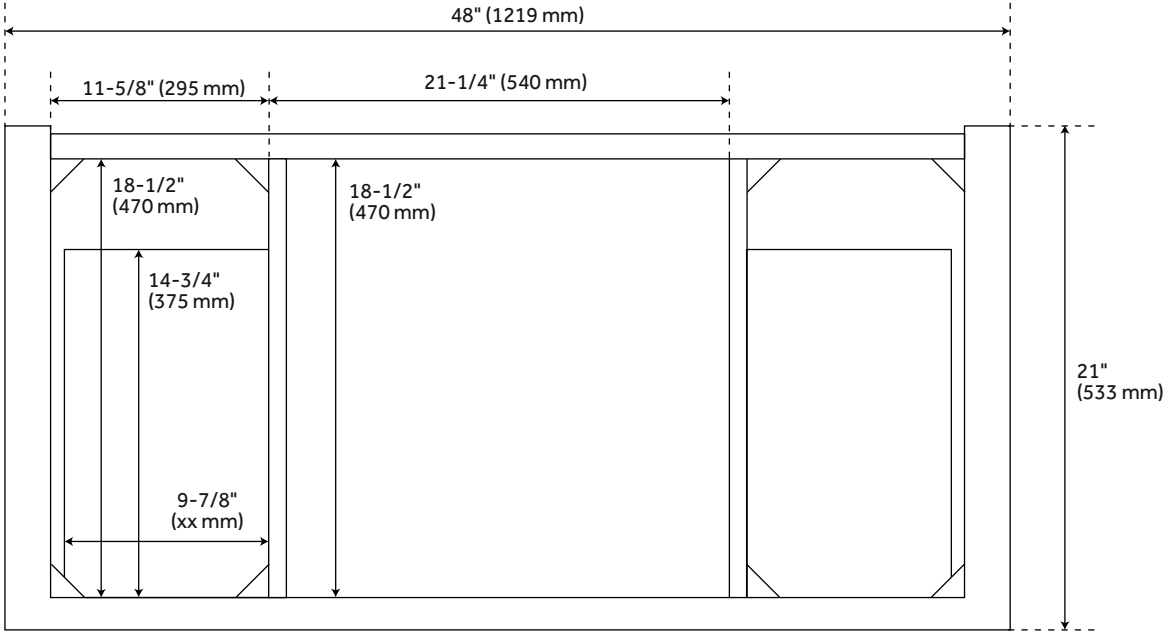

48" PATZI VANITY - CHOCOLATE BARK BROWN - VANITY CABINET ONLY

SKU: 488969
Code: SH488969

FEATURES

Installation Type: Freestanding
Features: Soft-Close Hinges
Design: Modern
Product Finish: Chocolate Bark Brown
Material: Wood
Number of Doors: 2
Number of Drawers: 6
Width: 48"
Height: 34-1/8"
Depth: 21"
Assembly Required: No
Number of Shelves: 1
Dovetail Drawers: Yes
Number of Basins: 1
Faucet Included: No
Size: 48"
Adjustable Shelves: Yes
Hardware Finish: Aged Brass
Built-In Adjusters: Yes
Sink Included: No
Vanity Top Included: No
Mirror Included: No
Weight: 215.63

REVISED 3/22/2024

48" PATZI VANITY - CHOCOLATE BARK BROWN - VANITY CABINET ONLY

SKU: 488969
Code: SH488969

ADDITIONAL FEATURES

- Basket weave pattern.
- Full extension drawer slides.
- See Installation Instructions for directions to attach the vanity top and sink.
- Hardware centers 3-3/4".
- All dimensions are ($\pm 1/2$ ").
- [Wood finish samples available.](#)

REVISED 3/22/2024

48" PATZI VANITY - CHOCOLATE BARK BROWN - VANITY CABINET ONLY

All dimensions and specifications are nominal and may vary. Use actual products for accuracy in critical situations.