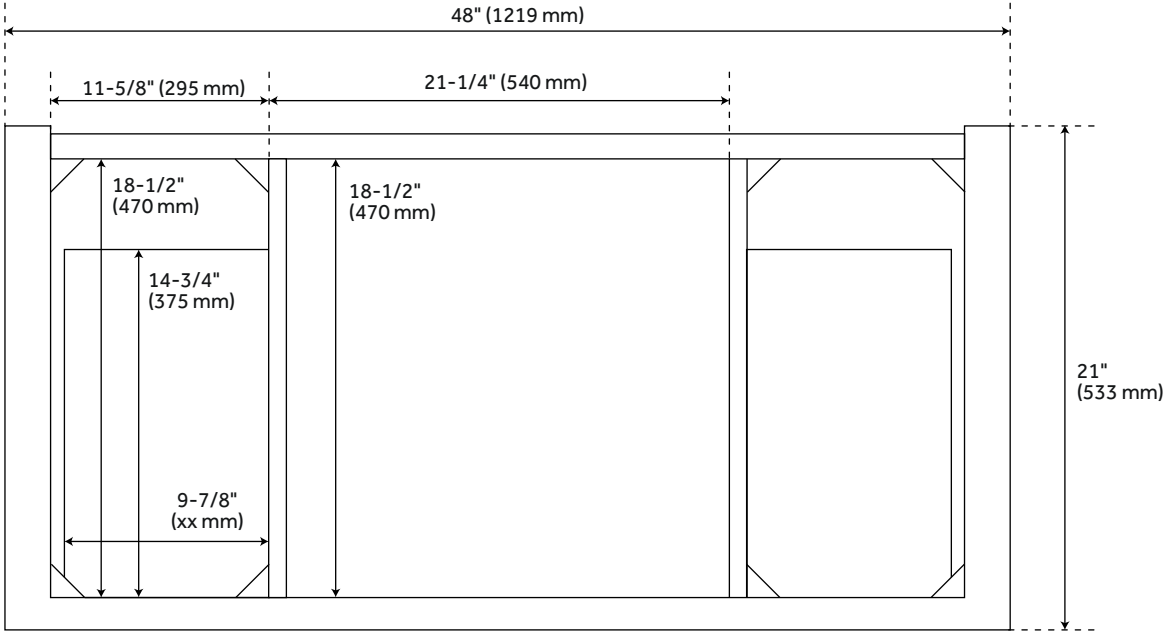

48" PATZI VANITY - CHOCOLATE BARK BROWN - VANITY CABINET ONLY

All dimensions and specifications are nominal and may vary. Use actual products for accuracy in critical situations.