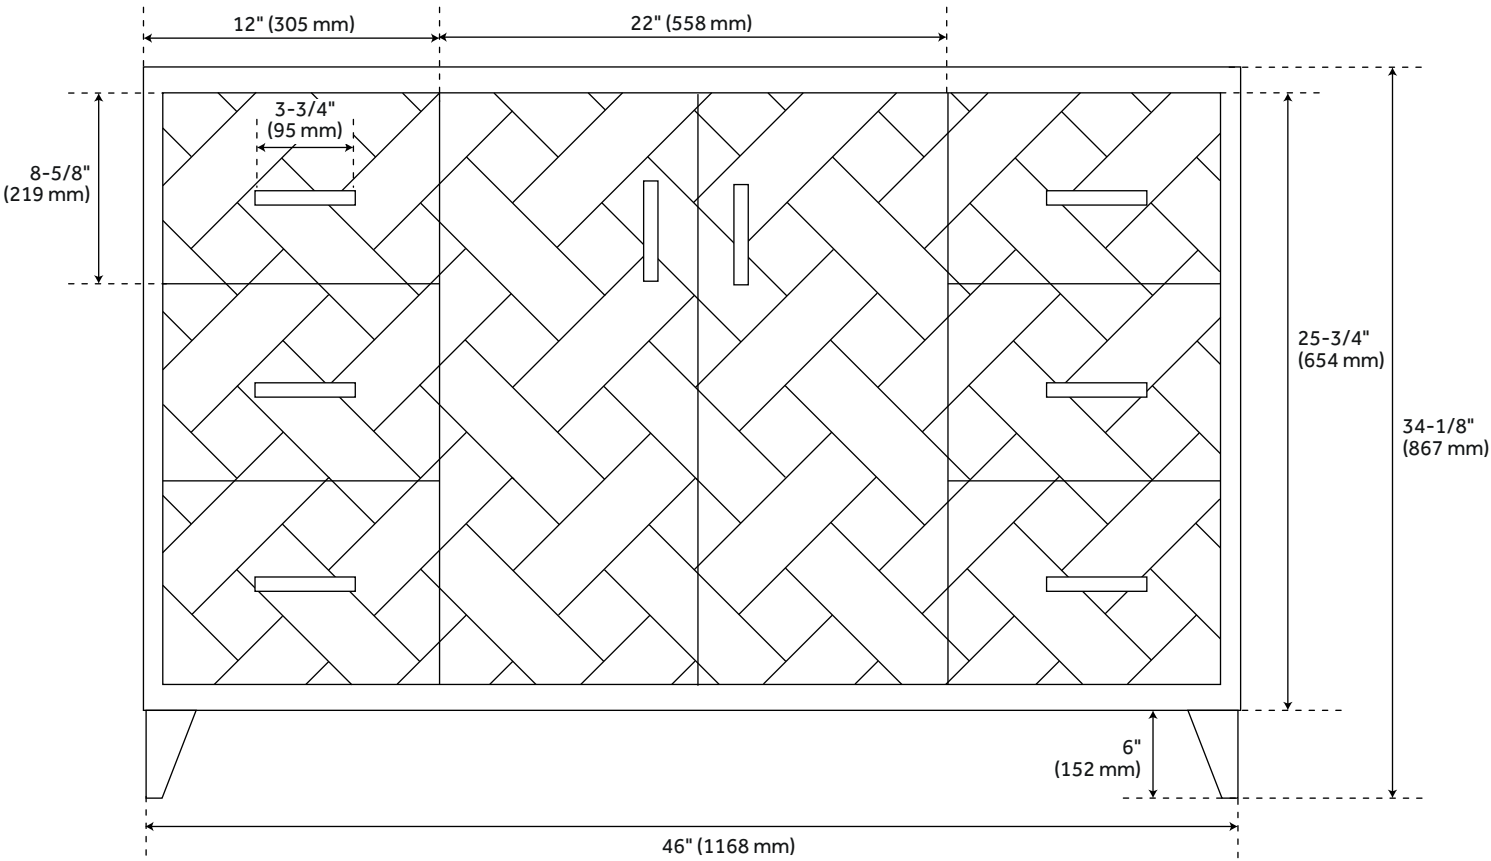

48" PATZI VANITY - CHOCOLATE BARK BROWN - VANITY CABINET ONLY

All dimensions and specifications are nominal and may vary. Use actual products for accuracy in critical situations.