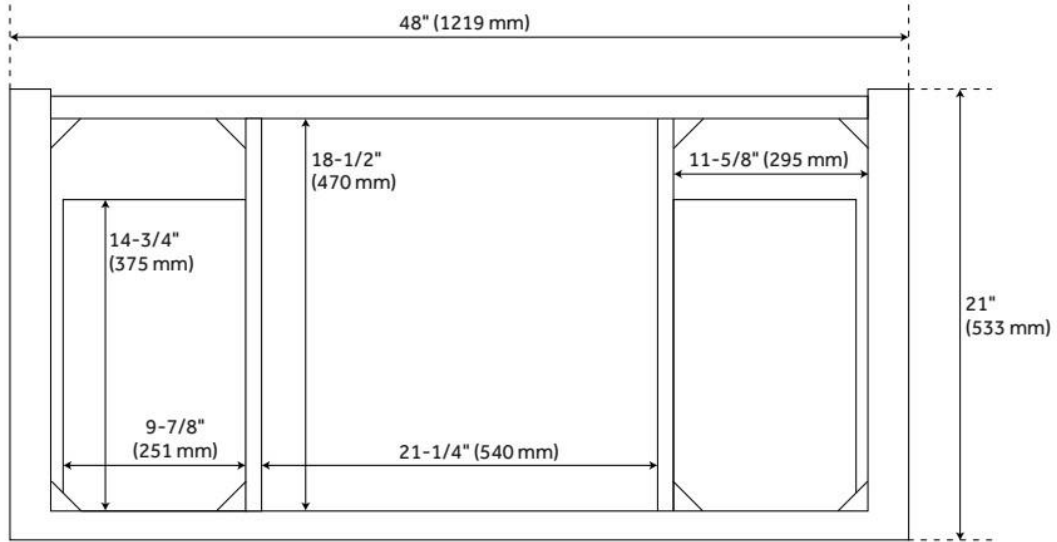

48" PATZI VANITY - CHOCOLATE BARK BROWN - VANITY CABINET ONLY

SKU: 488969
Code: SH488969

REVISED 8/7/2024