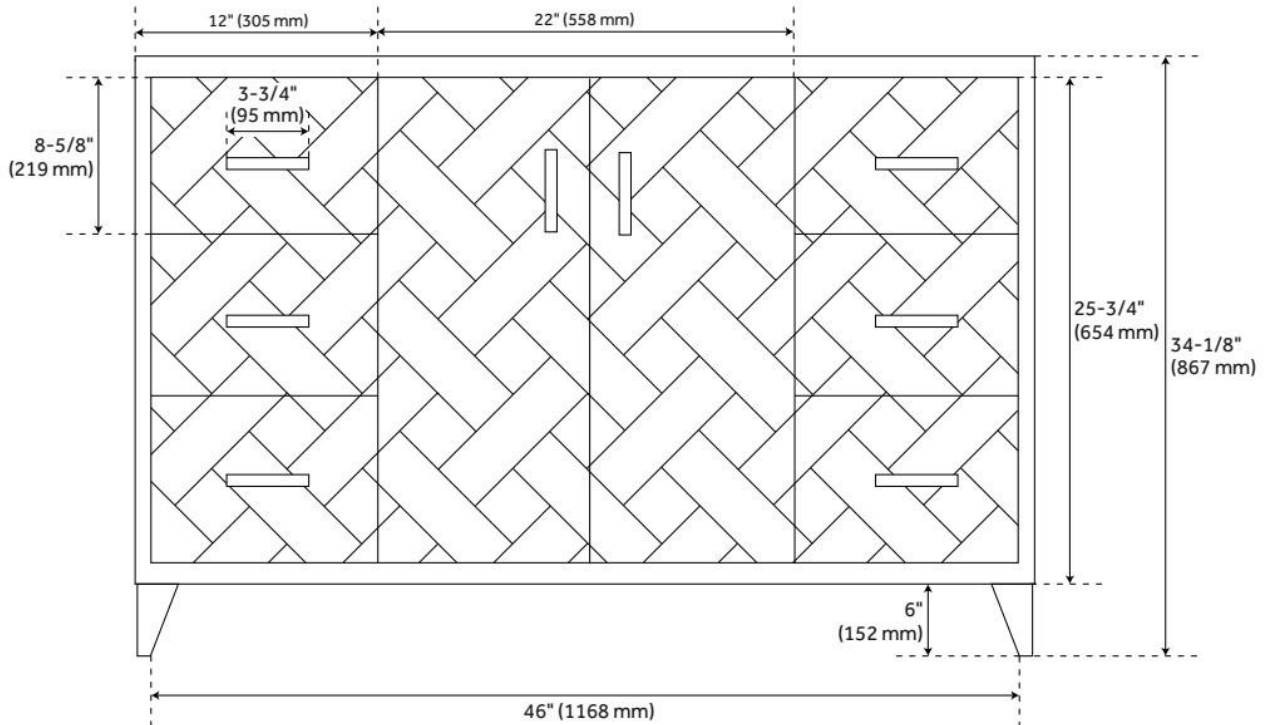

48" PATZI VANITY - CHOCOLATE BARK BROWN - VANITY CABINET ONLY

SKU: 488969
Code: SH488969

REVISED 8/7/2024