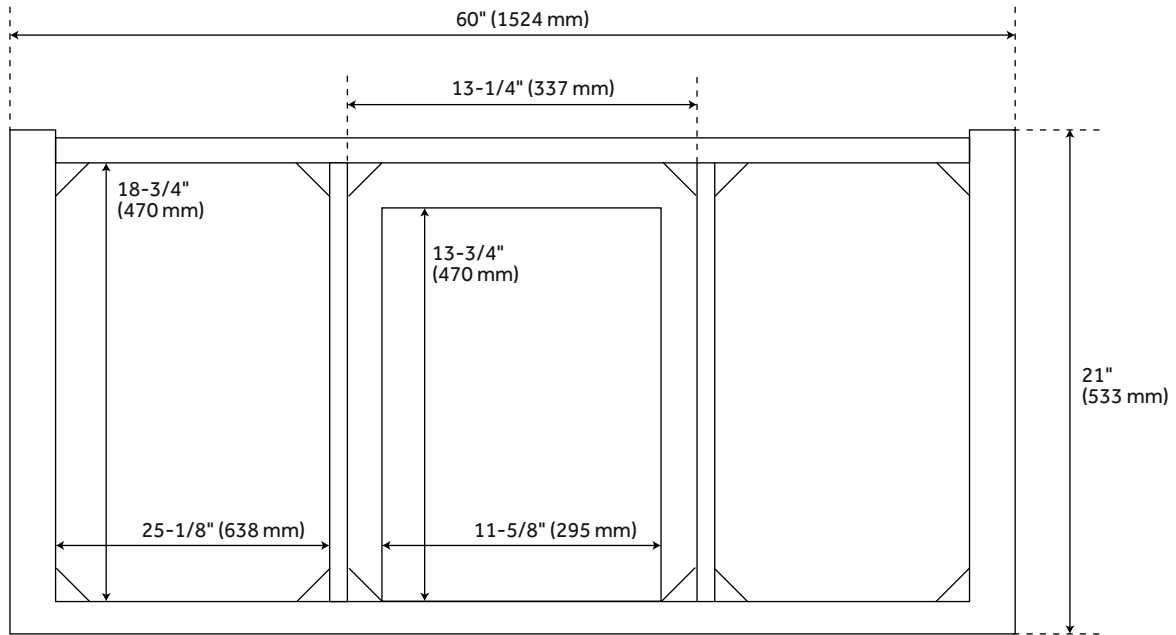

60" PATZI DOUBLE VANITY - CHOCOLATE BARK BROWN BROWN - VANITY CABINET ONLY

SKU: 488970
Code: SH488970

FEATURES

Installation Type: Freestanding
Features: Soft-Close Hinges
Design: Modern
Product Finish: Chocolate Bark Brown
Material: Wood
Number of Doors: 4
Number of Drawers: 3
Width: 60"
Height: 34-1/8"
Depth: 21"
Assembly Required: No
Number of Shelves: 2
Dovetail Drawers: Yes
Number of Basins: 2
Faucet Included: No
Size: 60"
Adjustable Shelves: Yes
Hardware Finish: Aged Brass
Built-In Adjusters: Yes
Sink Included: No
Vanity Top Included: No
Mirror Included: No
Weight: 226.6

REVISED 3/22/2024

60" PATZI DOUBLE VANITY - CHOCOLATE BARK BROWN - VANITY CABINET ONLY

SKU: 488970
Code: SH488970

ADDITIONAL FEATURES

- Basket weave pattern.
- Full extension drawer slides.
- See Installation Instructions for directions to attach the vanity top and sink.
- Hardware centers 3-3/4".
- All dimensions are ($\pm 1/2$ ").
- [Wood finish samples available.](#)

REVISED 3/22/2024

60" PATZI DOUBLE VANITY - CHOCOLATE BARK BROWN - VANITY CABINET ONLY

All dimensions and specifications are nominal and may vary. Use actual products for accuracy in critical situations.