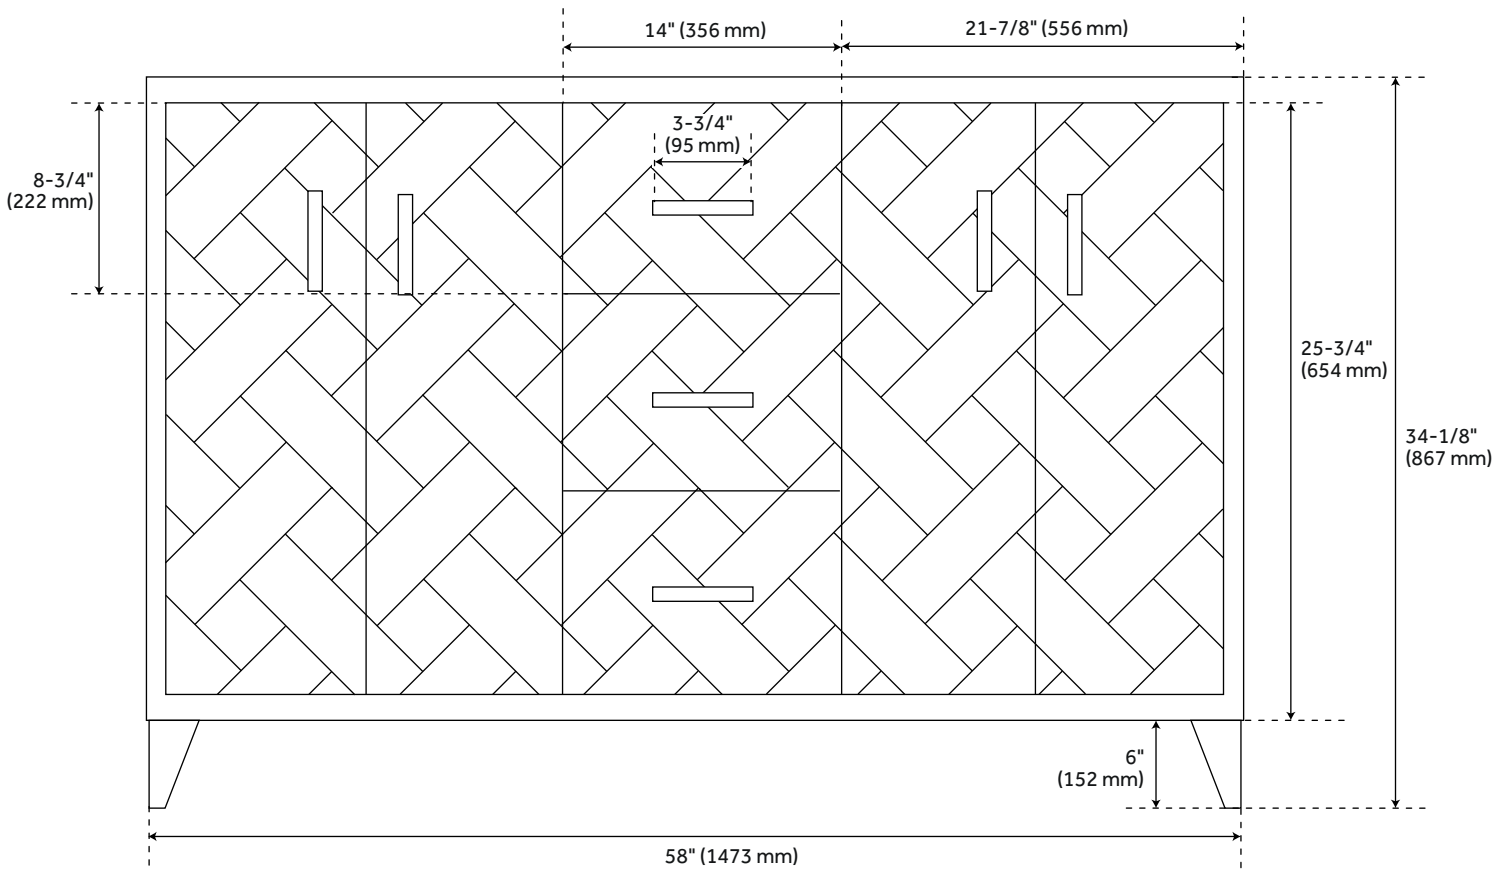

60" PATZI DOUBLE VANITY - CHOCOLATE BARK BROWN - VANITY CABINET ONLY

All dimensions and specifications are nominal and may vary. Use actual products for accuracy in critical situations.