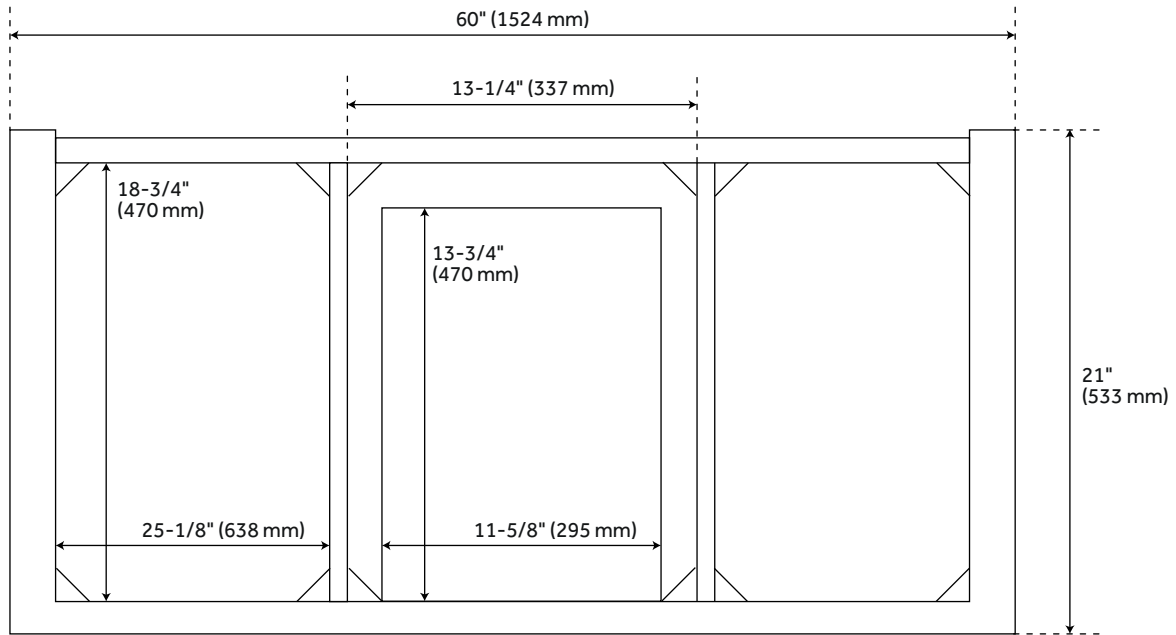

60" PATZI DOUBLE VANITY - CHOCOLATE BARK BROWN - VANITY CABINET ONLY

All dimensions and specifications are nominal and may vary. Use actual products for accuracy in critical situations.