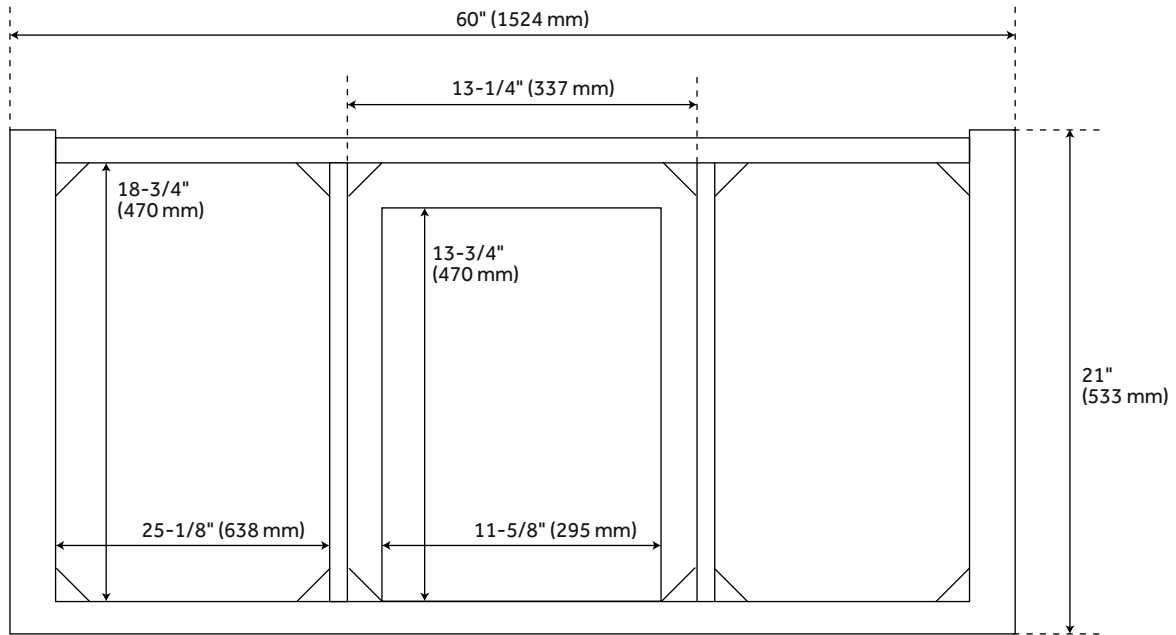

60" PATZI DOUBLE VANITY WITH UNDERMOUNT SINKS - CHOCOLATE BARK BROWN

SKU: 954035-60-UM

Code: SH497543, SH497544, SH497545

ASME A112.19.2/CSA B45.1
Massachusetts Accepted

FEATURES

Installation Type: Freestanding
Features: Soft-Close Hinges, Sink Included
Design: Modern
Product Finish: Chocolate Bark Brown
Material: Wood
Number of Doors: 4
Number of Drawers: 3
Width: 60"
Height: 34-1/8"
Depth: 21"
Assembly Required: No
Number of Shelves: 2
Dovetail Drawers: Yes
Number of Basins: 2
Sink Installation: Undermount - Oval
Basin Length: 16"
Basin Width: 12-1/2"
Water Depth To Overflow: 5"
Fits Drain Hole Size: 1-1/2"
Faucet Included: No
Sink Material: Porcelain
Vanity Top Thickness: 3cm
Water Depth to Rim: 6"
Adjustable Shelves: Yes
Hardware Finish: Aged Brass
Built-In Adjusters: Yes
Sink Included: Yes
Sink Color: White
Basin Overflow: Yes
Vanity Top Included: Yes
Vanity Top Depth: 22"
Vanity Top Width: 61"
Backsplash: Yes
Mirror Included: No

REVISED 3/22/2024

60" PATZI DOUBLE VANITY WITH UNDERMOUNT SINKS - CHOCOLATE BARK BROWN

SKU: 954035-60-UM

Code: SH497543, SH497544, SH497545

ADDITIONAL FEATURES

- Basket weave pattern.
- Full extension drawer slides.
- Includes a matching backsplash and white porcelain sinks.
- Polished Carrara Marble is sourced from Italy.
- Each stone top is carved from a single piece of stone and will feature natural variations.
- See Installation Instructions for directions to attach the vanity top and sink.
- Hardware centers 3-3/4".
- All dimensions are ($\pm 1/2$ ").
- [Wood finish samples available.](#)

REVISED 3/22/2024

60" PATZI DOUBLE VANITY - CHOCOLATE BARK BROWN - VANITY CABINET ONLY

All dimensions and specifications are nominal and may vary. Use actual products for accuracy in critical situations.