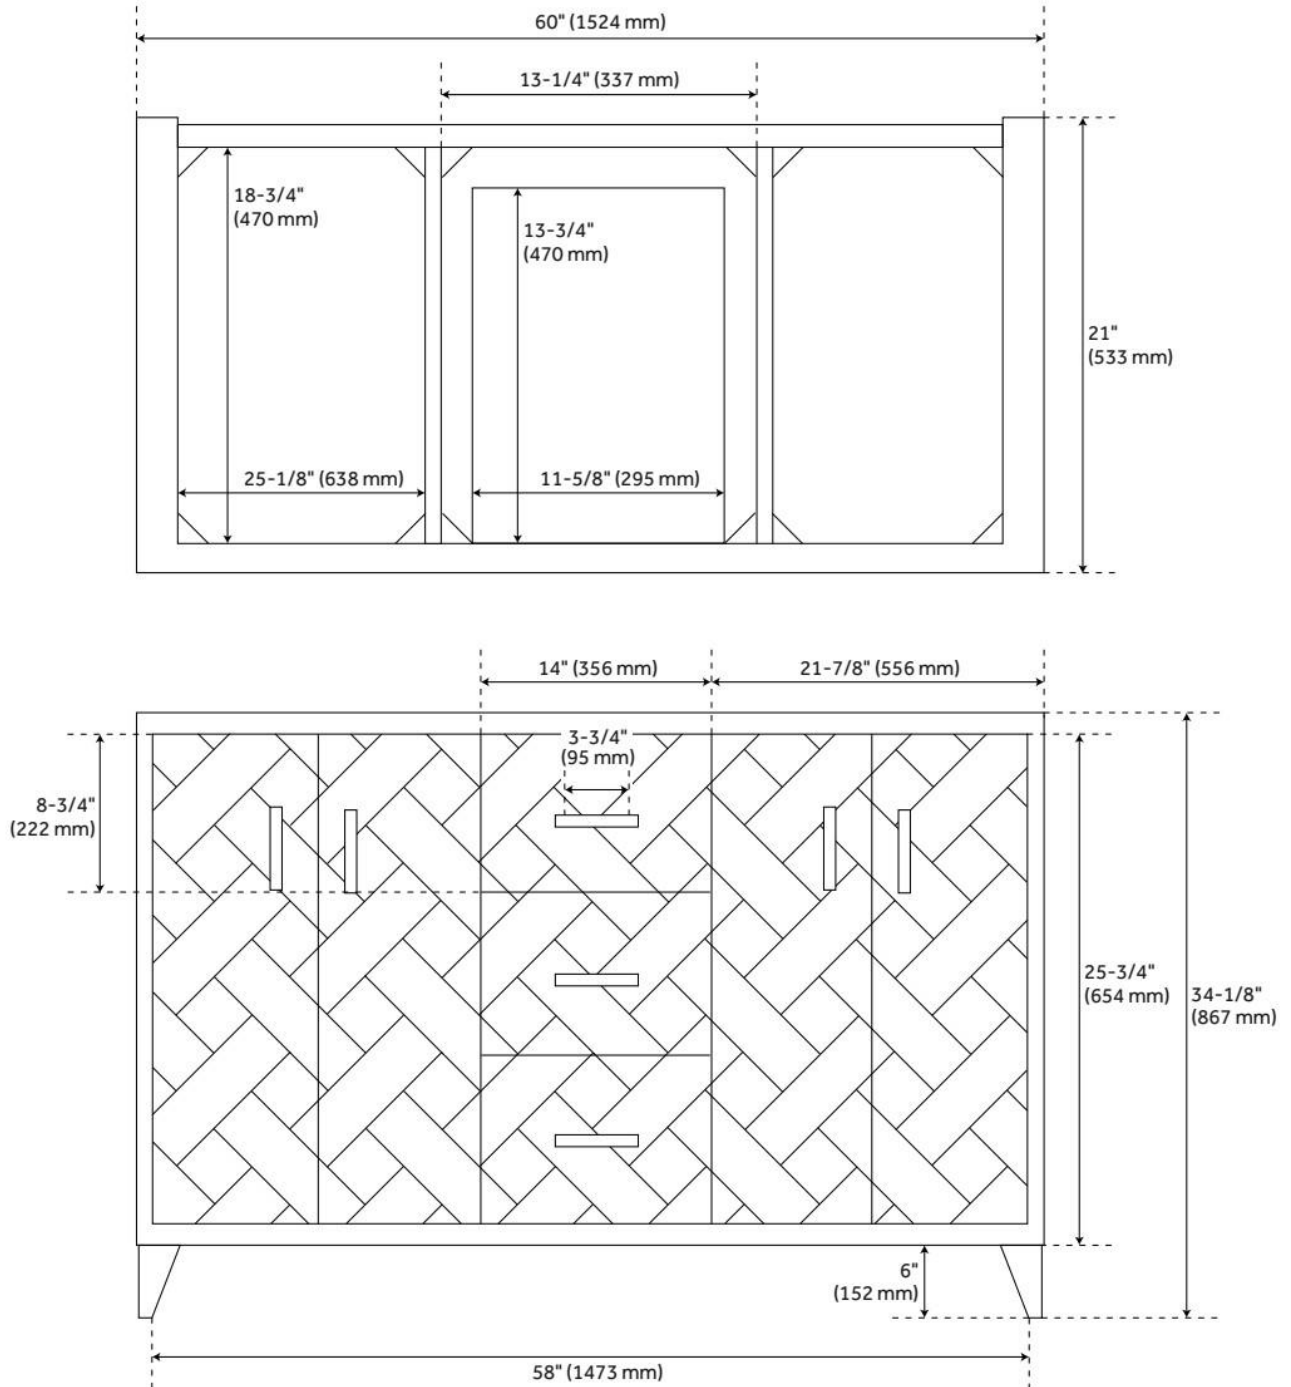

60" PATZI DOUBLE VANITY - CHOCOLATE BARK BROWN BROWN - VANITY CABINET ONLY

SKU: 488970
Code: SH488970

FEATURES

Material: Wood
Product Finish: Chocolate Bark Brown
Number of Doors: 4
Number of Drawers: 3
Soft-Close Hinges: Yes
Soft-Close Slides: Yes
Dovetail Drawers: Yes
Adjustable Shelves: Yes
Hardware Finish: Aged Brass
Built-In Adjusters: Yes

ADDITIONAL FEATURES

- Basket weave pattern.
- Full extension drawer slides.
- See Installation Instructions for directions to attach the vanity top and sink.
- Hardware centers 3-3/4".
- All dimensions are ($\pm 1/2"$).
- [Wood finish samples available.](#)

REVISED 8/7/2024

60" PATZI DOUBLE VANITY - CHOCOLATE BARK BROWN - VANITY CABINET ONLY

SKU: 488970
Code: SH488970

REVISED 8/7/2024