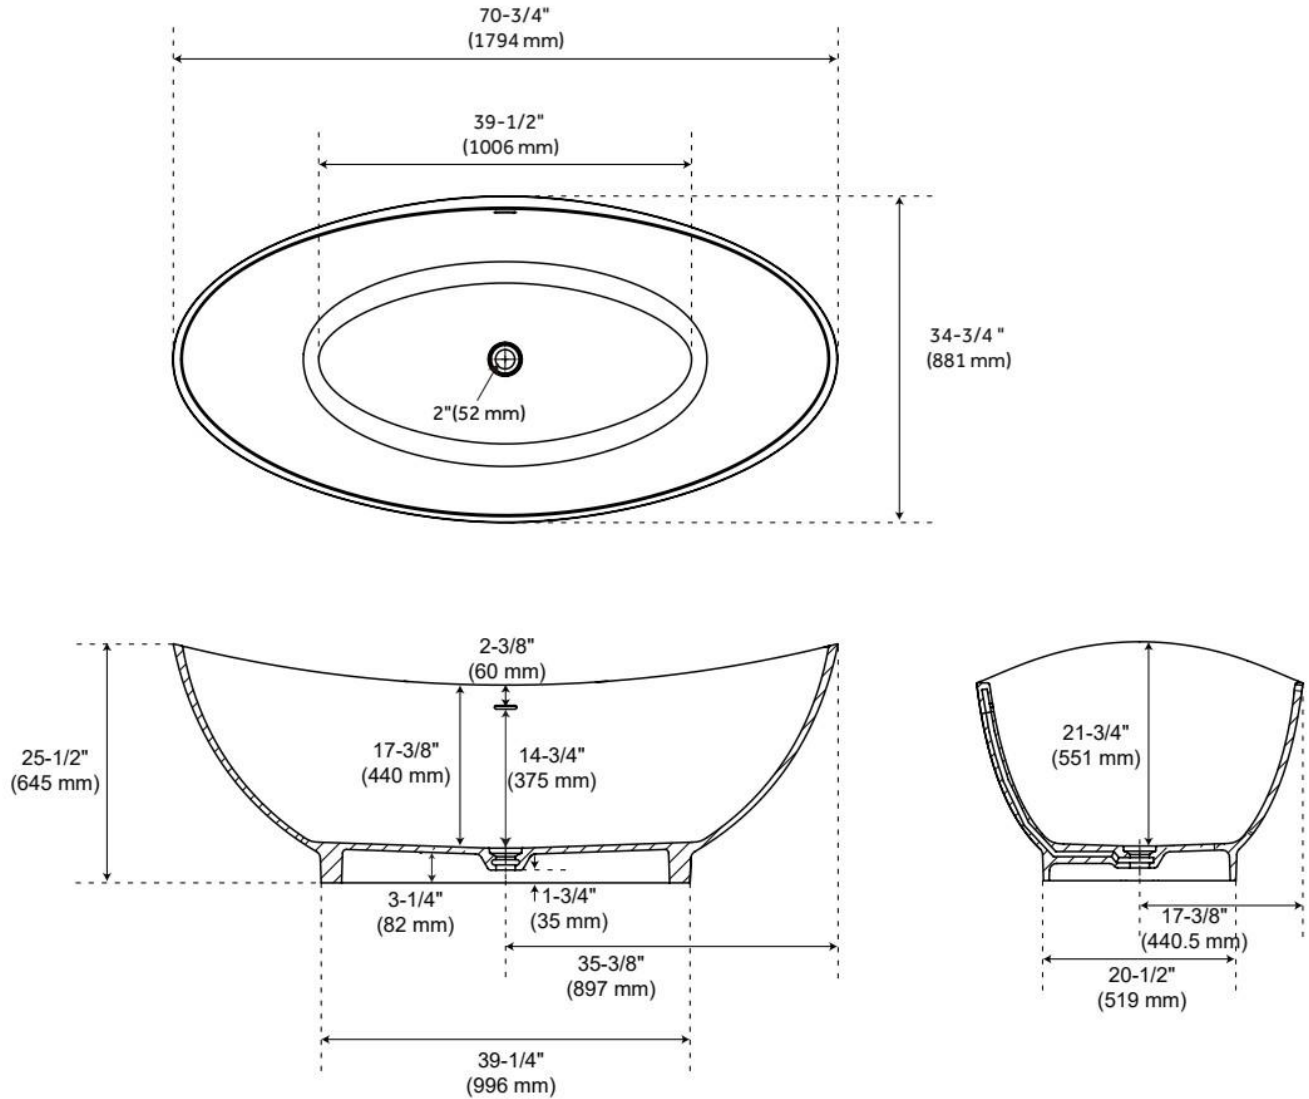

71" BRIELLE SOLID SURFACE FREESTANDING TUB - GLOSSY FINISH

SKU: 488972
Code: SH488972

FEATURES

Tub Material: Solid Surface
Product Finish: Glossy White
Shape: Oval
Tub Drain Placement: Center
Drain Included: Yes
Overflow Type: Yes - Integral
Drain and Overflow Finish: White
Water Depth to Overflow: 14-3/4"
Water Capacity (Gallons): 92
Built-In Adjusters: Yes
Tub Weight Uncrated (lbs): 236.5

CSA B45.5/IAPMO Z124, Massachusetts Accepted, LISTED ID: SHBL112163WH

ADDITIONAL FEATURES

- All dimensions ($\pm 1/2$ ").
- White Pop-Up drain included.
- Optional Quick Connect Drop-In Drain Kit Includes:
 - Floor Plate, 1-1/2" PVC Pipe, 2" x 1-1/2" Trap Adapters, 1 Brass Threaded, 1 Brass Unthreaded Tailpiece and Plug.
 - Installs above your subfloor, but underneath your cement floor or tile, so you do not need access below the fixture.

REVISED 9/24/2024

71" BRIELLE SOLID SURFACE FREESTANDING TUB - GLOSSY FINISH

SKU: 488972
Code: SH488972

Dimensions of fixtures are nominal and may vary within the range of tolerance established by CSA B45.5-17/IAPMO Z124-2017.