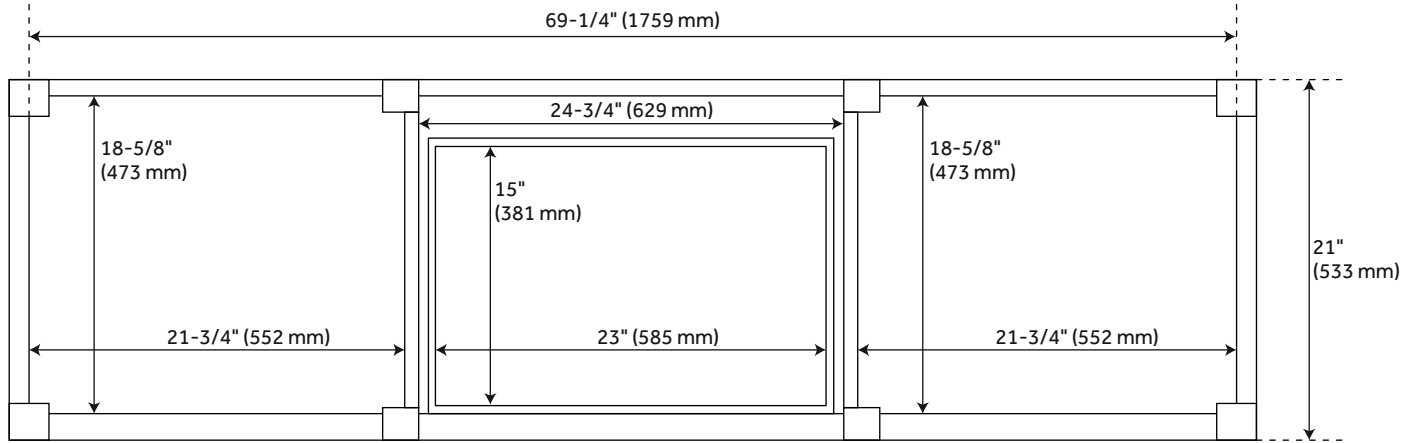

72" ELMDALE VANITY - DARK OLIVE GREEN - VANITY CABINET ONLY

SKU: 489029
Code: SH489029

FEATURES

Installation Type: Freestanding
Features: Soft-Close Hinges
Design: Traditional
Product Finish: Dark Olive Green
Material: Mahogany
Number of Doors: 6
Number of Drawers: 4
Width: 72"
Height: 34-1/4"
Depth: 21"
Assembly Required: No
Number of Shelves: 3
Dovetail Drawers: Yes
Number of Basins: 2
Faucet Included: No
Size: 72"
Adjustable Shelves: Yes
Hardware Finish: Carob Brown
Built-In Adjusters: Yes
Sink Included: No
Vanity Top Included: No
Mirror Included: No
Weight: 200.31

REVISED 12/19/2023

72" ELMDALE VANITY - DARK OLIVE GREEN - VANITY CABINET ONLY

SKU: 489029
Code: SH489029

ADDITIONAL FEATURES

- Solid wood cabinet.
- Engineered wood panels.
- See Installation Instructions for directions to attach the vanity top and sink.
- Matching wood knobs and feet.
- All dimensions are ($\pm 1/2''$).
- [Wood finish samples available.](#)

REVISED 12/19/2023

72" ELMDALE VANITY - DARK OLIVE GREEN

All dimensions and specifications are nominal and may vary. Use actual products for accuracy in critical situations.