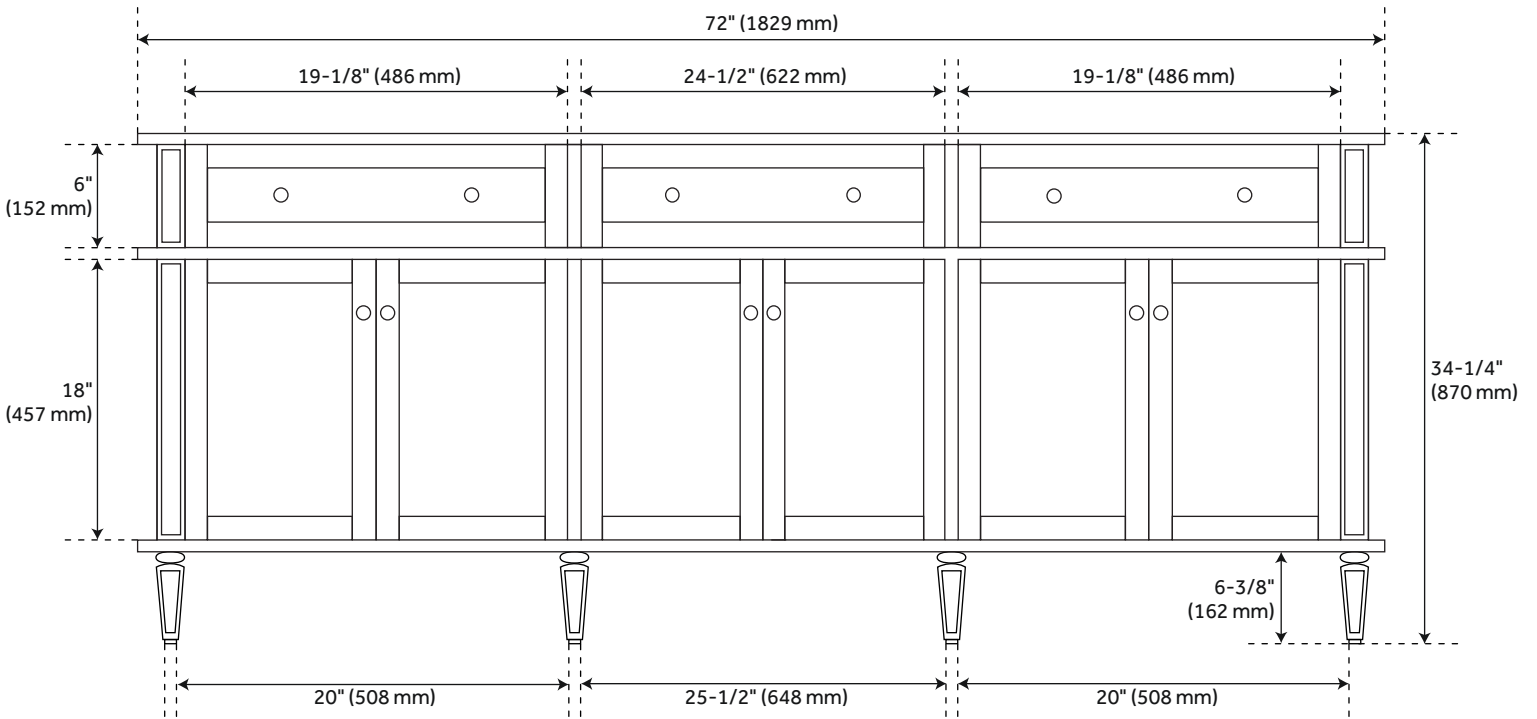

72" ELMDALE VANITY - DARK OLIVE GREEN - VANITY CABINET ONLY

SKU: 489029
Code: SH489029

FEATURES

Installation Type: Freestanding
Features: Soft-Close Hinges
Design: Traditional
Product Finish: Dark Olive Green
Material: Mahogany
Number of Doors: 6
Number of Drawers: 4
Width: 72"
Height: 34-1/4"
Depth: 21"
Assembly Required: No
Number of Shelves: 3
Dovetail Drawers: Yes
Number of Basins: 2
Faucet Included: No
Size: 72"
Adjustable Shelves: Yes
Hardware Finish: Carob Brown
Built-In Adjusters: Yes
Sink Included: No
Vanity Top Included: No
Mirror Included: No
Weight: 200.31

REVISED 12/19/2023

72" ELMDALE VANITY - DARK OLIVE GREEN - VANITY CABINET ONLY

SKU: 489029
Code: SH489029

ADDITIONAL FEATURES

- Solid wood cabinet.
- Engineered wood panels.
- See Installation Instructions for directions to attach the vanity top and sink.
- Matching wood knobs and feet.
- All dimensions are ($\pm 1/2''$).
- [Wood finish samples available.](#)

REVISED 12/19/2023

72" ELMDALE VANITY - DARK OLIVE GREEN

All dimensions and specifications are nominal and may vary. Use actual products for accuracy in critical situations.