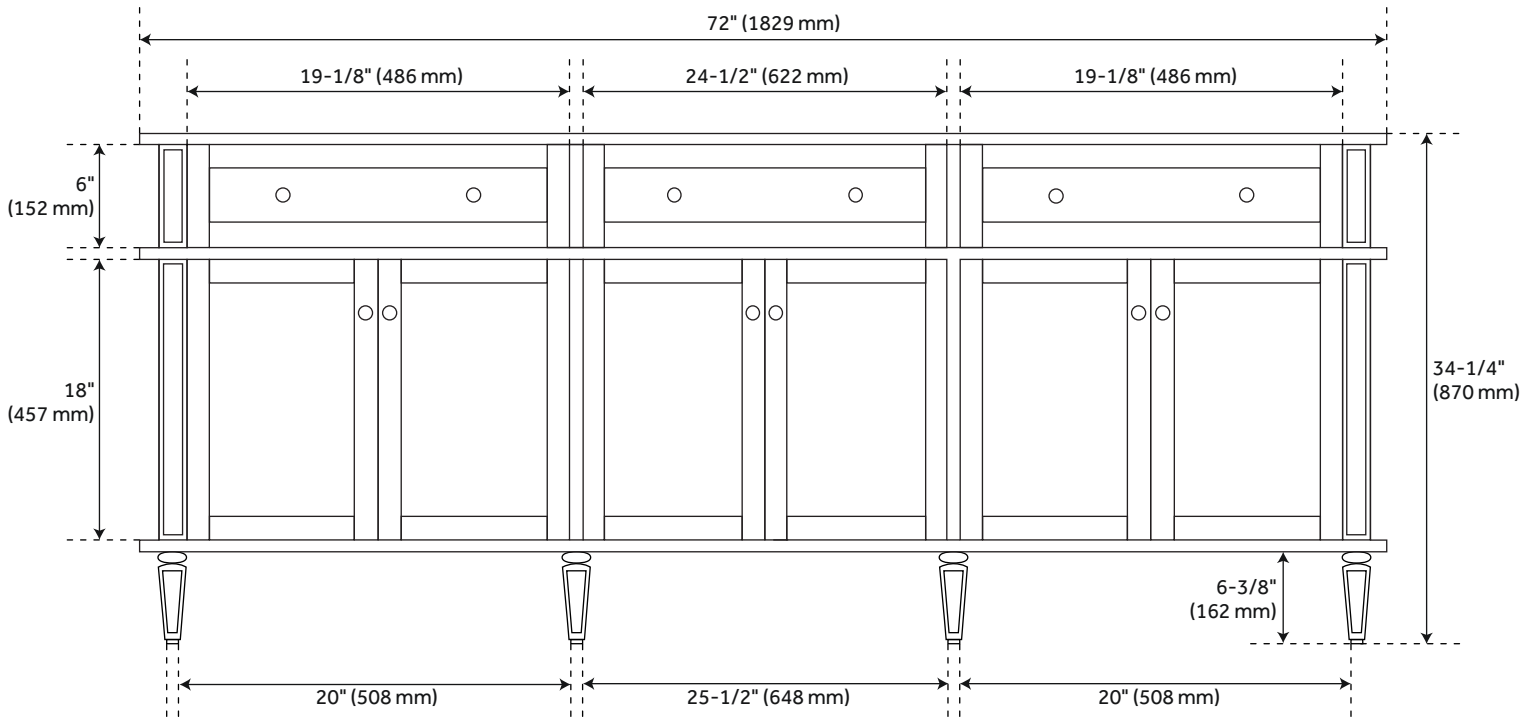

72" ELMDALE VANITY WITH RECTANGULAR UNDERMOUNT SINKS - DARK OLIVE GREEN

SKU: 954001-72-RUMB

Code: SH489298, SH489299, SH489301, SH489296, SH489303, SH489297, SH489302, SH489300

LISTED ID: 506894

FEATURES

Installation Type: Freestanding
Features: Sink Included, Soft-Close Hinges
Design: Traditional
Product Finish: Dark Olive Green
Material: Mahogany
Number of Doors: 6
Number of Drawers: 4
Width: 72"
Height: 34-1/4"
Depth: 21"
Assembly Required: No
Number of Shelves: 3
Dovetail Drawers: Yes
Number of Basins: 2
Sink Installation: Undermount - Rectangle
Basin Length: 15-3/4"
Basin Width: 11-7/8"
Water Depth To Overflow: 4-1/8"
Fits Drain Hole Size: 1-1/2"
Faucet Included: No
Sink Material: Porcelain
Vanity Top Thickness: 3cm
Water Depth to Rim: 5-1/2"
Adjustable Shelves: Yes
Hardware Finish: Carob Brown
Built-In Adjusters: Yes
Sink Included: Yes
Sink Color: White
Basin Overflow: Yes
Vanity Top Included: Yes
Vanity Top Depth: 22"
Vanity Top Width: 73"
Backsplash: Yes
Mirror Included: No

REVISED 1/2/2024

72" ELMDALE VANITY WITH RECTANGULAR UNDERMOUNT SINKS - DARK OLIVE GREEN

SKU: 954001-72-RUMB

Code: SH489298, SH489299, SH489301, SH489296, SH489303, SH489297, SH489302, SH489300

ADDITIONAL FEATURES

- Solid wood cabinet.
- Engineered wood panels.
- Includes a matching backsplash and white porcelain sinks.
- Polished Carrara Marble is sourced from Italy.
- Each stone top is carved from a single piece of stone and will feature natural variations.
- Matching wood knobs and feet.
- All dimensions are ($\pm 1/2''$).
- [Wood finish samples available.](#)

REVISED 1/2/2024

72" ELMDALE VANITY - DARK OLIVE GREEN

All dimensions and specifications are nominal and may vary. Use actual products for accuracy in critical situations.