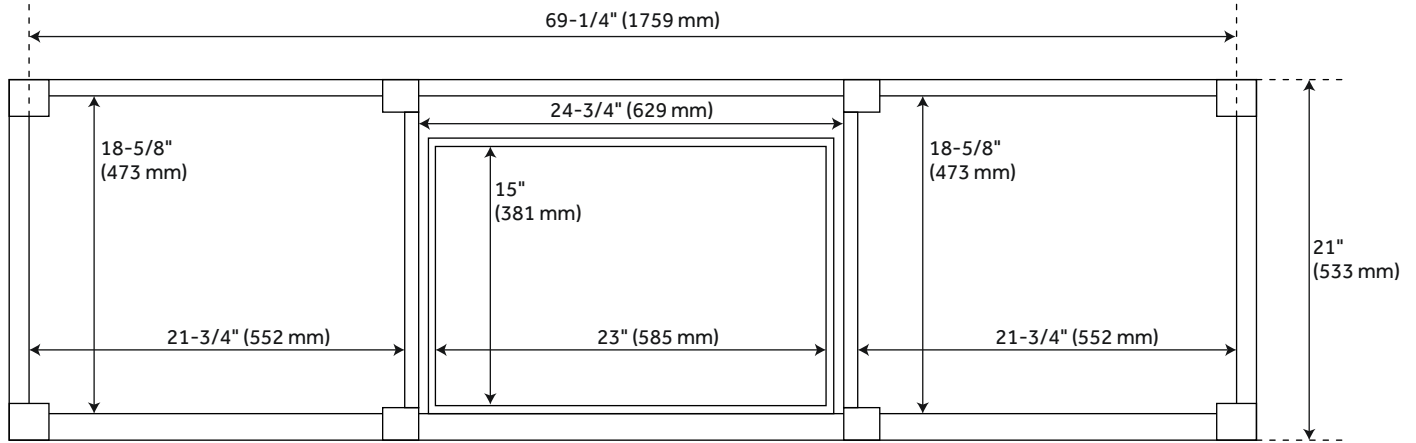

72" ELMDALE VANITY WITH RECTANGULAR UNDERMOUNT SINKS - DARK OLIVE GREEN

SKU: 954001-72-RUMB

Code: SH489298, SH489299, SH489301, SH489296, SH489303, SH489297, SH489302, SH489300

LISTED ID: 506894

FEATURES

Installation Type: Freestanding
Features: Sink Included, Soft-Close Hinges
Design: Traditional
Product Finish: Dark Olive Green
Material: Mahogany
Number of Doors: 6
Number of Drawers: 4
Width: 72"
Height: 34-1/4"
Depth: 21"
Assembly Required: No
Number of Shelves: 3
Dovetail Drawers: Yes
Number of Basins: 2
Sink Installation: Undermount - Rectangle
Basin Length: 15-3/4"
Basin Width: 11-7/8"
Water Depth To Overflow: 4-1/8"
Fits Drain Hole Size: 1-1/2"
Faucet Included: No
Sink Material: Porcelain
Vanity Top Thickness: 3cm
Water Depth to Rim: 5-1/2"
Adjustable Shelves: Yes
Hardware Finish: Carob Brown
Built-In Adjusters: Yes
Sink Included: Yes
Sink Color: White
Basin Overflow: Yes
Vanity Top Included: Yes
Vanity Top Depth: 22"
Vanity Top Width: 73"
Backsplash: Yes
Mirror Included: No

REVISED 1/2/2024

72" ELMDALE VANITY WITH RECTANGULAR UNDERMOUNT SINKS - DARK OLIVE GREEN

SKU: 954001-72-RUMB

Code: SH489298, SH489299, SH489301, SH489296, SH489303, SH489297, SH489302, SH489300

ADDITIONAL FEATURES

- Solid wood cabinet.
- Engineered wood panels.
- Includes a matching backsplash and white porcelain sinks.
- Polished Carrara Marble is sourced from Italy.
- Each stone top is carved from a single piece of stone and will feature natural variations.
- Matching wood knobs and feet.
- All dimensions are ($\pm 1/2''$).
- [Wood finish samples available.](#)

REVISED 1/2/2024

72" ELMDALE VANITY - DARK OLIVE GREEN

All dimensions and specifications are nominal and may vary. Use actual products for accuracy in critical situations.