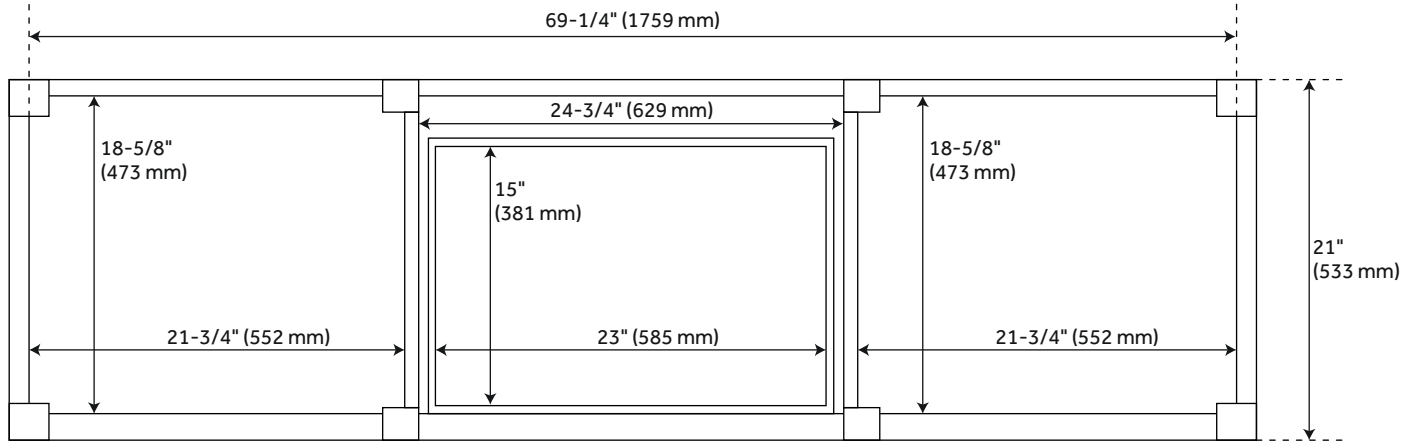

72" ELMDALE VANITY WITH UNDERMOUNT SINKS - DARK OLIVE GREEN

SKU: 954001-72-UM

Code: SH489293, SH489294, SH489292, SH489295

LISTED ID: 506895

FEATURES

Installation Type: Freestanding
Features: Sink Included, Soft-Close Hinges
Design: Traditional
Product Finish: Dark Olive Green
Material: Mahogany
Number of Doors: 6
Number of Drawers: 4
Width: 72"
Height: 34-1/4"
Depth: 21"
Assembly Required: No
Number of Shelves: 3
Dovetail Drawers: Yes
Number of Basins: 2
Sink Installation: Undermount - Oval
Basin Length: 16"
Basin Width: 12-1/2"
Water Depth To Overflow: 5"
Fits Drain Hole Size: 1-1/2"
Faucet Included: No
Sink Material: Porcelain
Vanity Top Thickness: 3cm
Water Depth to Rim: 6"
Adjustable Shelves: Yes
Hardware Finish: Carob Brown
Built-In Adjusters: Yes
Sink Included: Yes
Sink Color: White
Basin Overflow: Yes
Vanity Top Included: Yes
Vanity Top Depth: 22"
Vanity Top Width: 73"
Backsplash: Yes
Mirror Included: No

REVISED 1/2/2024

72" ELMDALE VANITY WITH UNDERMOUNT SINKS - DARK OLIVE GREEN

SKU: 954001-72-UM

Code: SH489293, SH489294, SH489292, SH489295

ADDITIONAL FEATURES

- Solid wood cabinet.
- Engineered wood panels.
- Includes a matching backsplash and white porcelain sink.
- Polished Carrara Marble is sourced from Italy.
- Each stone top is carved from a single piece of stone and will feature natural variations.
- See Installation Instructions for directions to attach the vanity top and sink.
- Matching wood knobs and feet.
- All dimensions are ($\pm 1/2$ ").
- [Wood finish samples available.](#)

REVISED 1/2/2024

72" ELMDALE VANITY - DARK OLIVE GREEN

All dimensions and specifications are nominal and may vary. Use actual products for accuracy in critical situations.