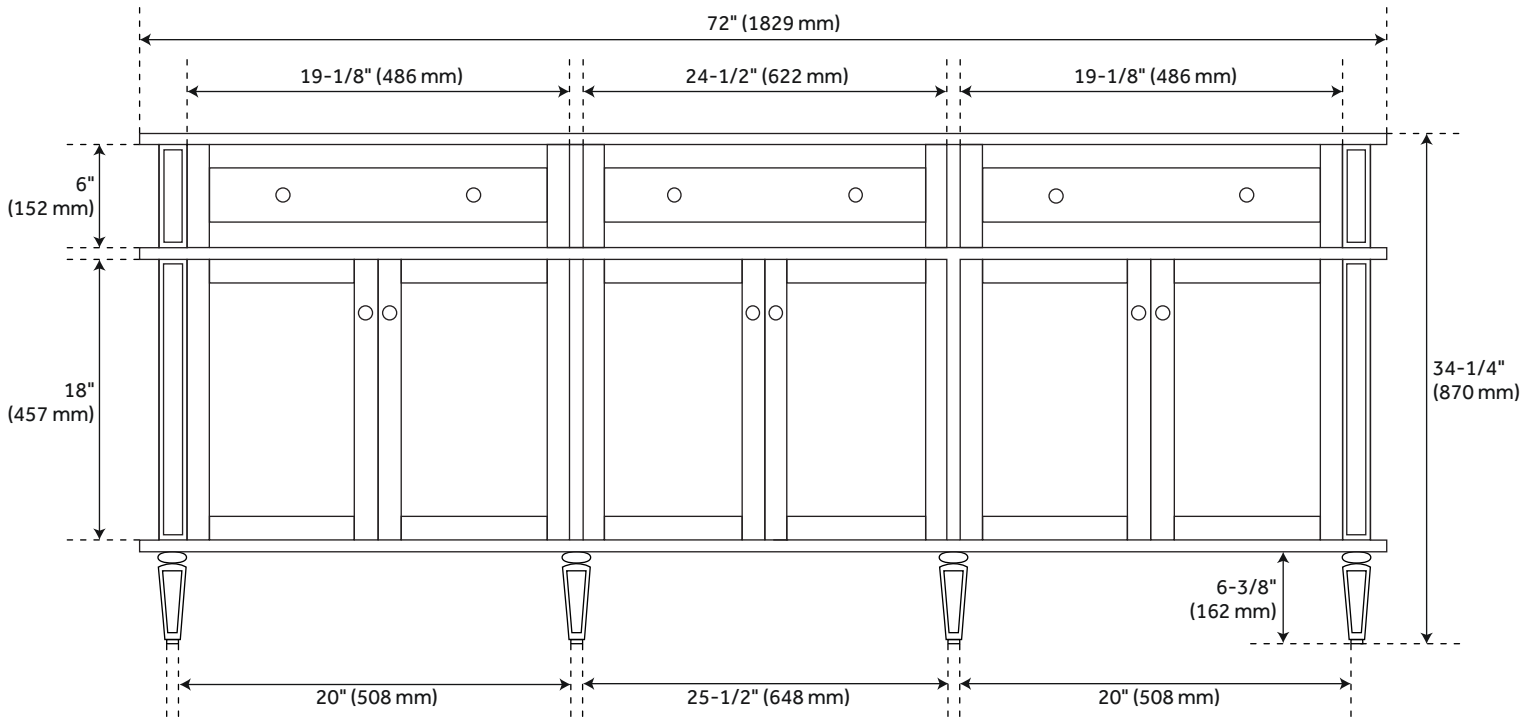

72" ELMDALE VANITY WITH UNDERMOUNT SINKS - DARK OLIVE GREEN

SKU: 954001-72-UM

Code: SH489293, SH489294, SH489292, SH489295

LISTED ID: 506895

FEATURES

Installation Type: Freestanding
Features: Sink Included, Soft-Close Hinges
Design: Traditional
Product Finish: Dark Olive Green
Material: Mahogany
Number of Doors: 6
Number of Drawers: 4
Width: 72"
Height: 34-1/4"
Depth: 21"
Assembly Required: No
Number of Shelves: 3
Dovetail Drawers: Yes
Number of Basins: 2
Sink Installation: Undermount - Oval
Basin Length: 16"
Basin Width: 12-1/2"
Water Depth To Overflow: 5"
Fits Drain Hole Size: 1-1/2"
Faucet Included: No
Sink Material: Porcelain
Vanity Top Thickness: 3cm
Water Depth to Rim: 6"
Adjustable Shelves: Yes
Hardware Finish: Carob Brown
Built-In Adjusters: Yes
Sink Included: Yes
Sink Color: White
Basin Overflow: Yes
Vanity Top Included: Yes
Vanity Top Depth: 22"
Vanity Top Width: 73"
Backsplash: Yes
Mirror Included: No

REVISED 1/2/2024

72" ELMDALE VANITY WITH UNDERMOUNT SINKS - DARK OLIVE GREEN

SKU: 954001-72-UM

Code: SH489293, SH489294, SH489292, SH489295

ADDITIONAL FEATURES

- Solid wood cabinet.
- Engineered wood panels.
- Includes a matching backsplash and white porcelain sink.
- Polished Carrara Marble is sourced from Italy.
- Each stone top is carved from a single piece of stone and will feature natural variations.
- See Installation Instructions for directions to attach the vanity top and sink.
- Matching wood knobs and feet.
- All dimensions are ($\pm 1/2$ ").
- [Wood finish samples available.](#)

REVISED 1/2/2024

72" ELMDALE VANITY - DARK OLIVE GREEN

All dimensions and specifications are nominal and may vary. Use actual products for accuracy in critical situations.