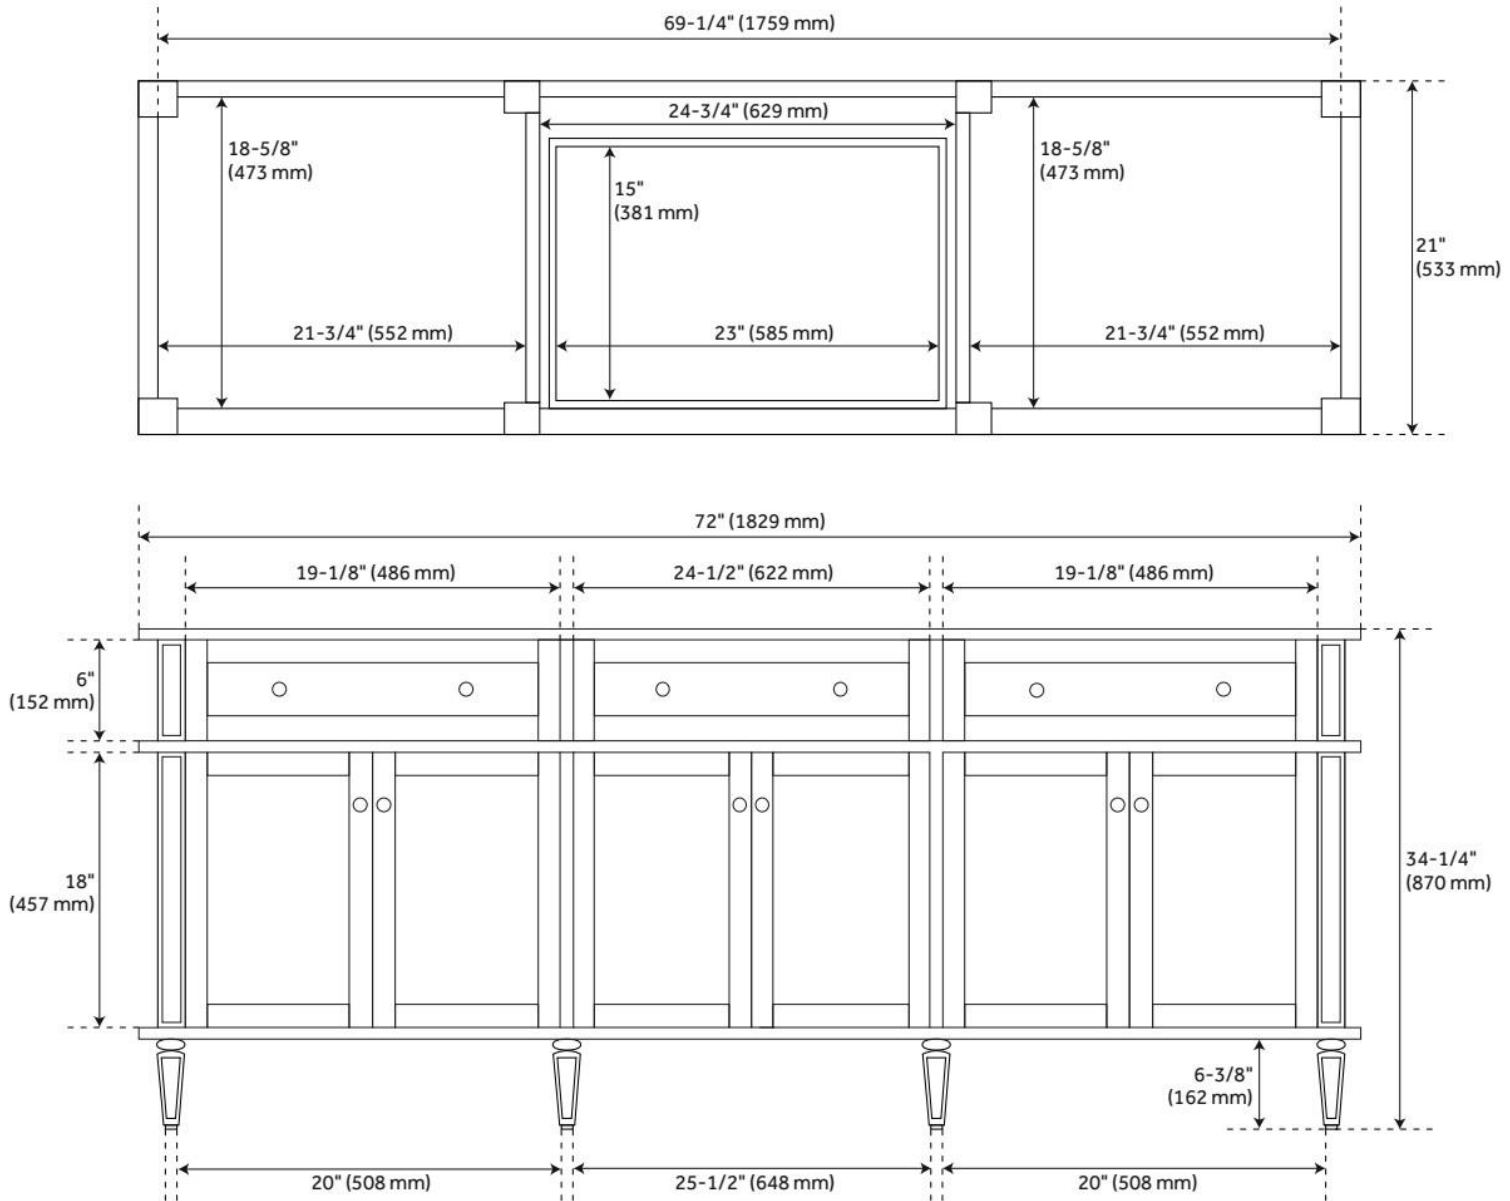

72" ELMDALE VANITY - DARK OLIVE GREEN - VANITY CABINET ONLY

SKU: 489029
Code: SH489029

FEATURES

Material: Mahogany
Product Finish: Dark Olive Green
Number of Doors: 6
Number of Drawers: 4
Soft-Close Hinges: Yes
Soft-Close Slides: Yes
Dovetail Drawers: Yes
Adjustable Shelves: Yes
Hardware Finish: Carob Brown
Built-In Adjusters: Yes

ADDITIONAL FEATURES

- Solid wood cabinet.
- Engineered wood panels.
- See Installation Instructions for directions to attach the vanity top and sink.
- Matching wood knobs and feet.
- All dimensions are ($\pm 1/2$ ").
- [Wood finish samples available.](#)

REVISED 8/8/2024

72" ELMDALE VANITY - DARK OLIVE GREEN - VANITY CABINET ONLY

SKU: 489029
Code: SH489029

REVISED 8/8/2024