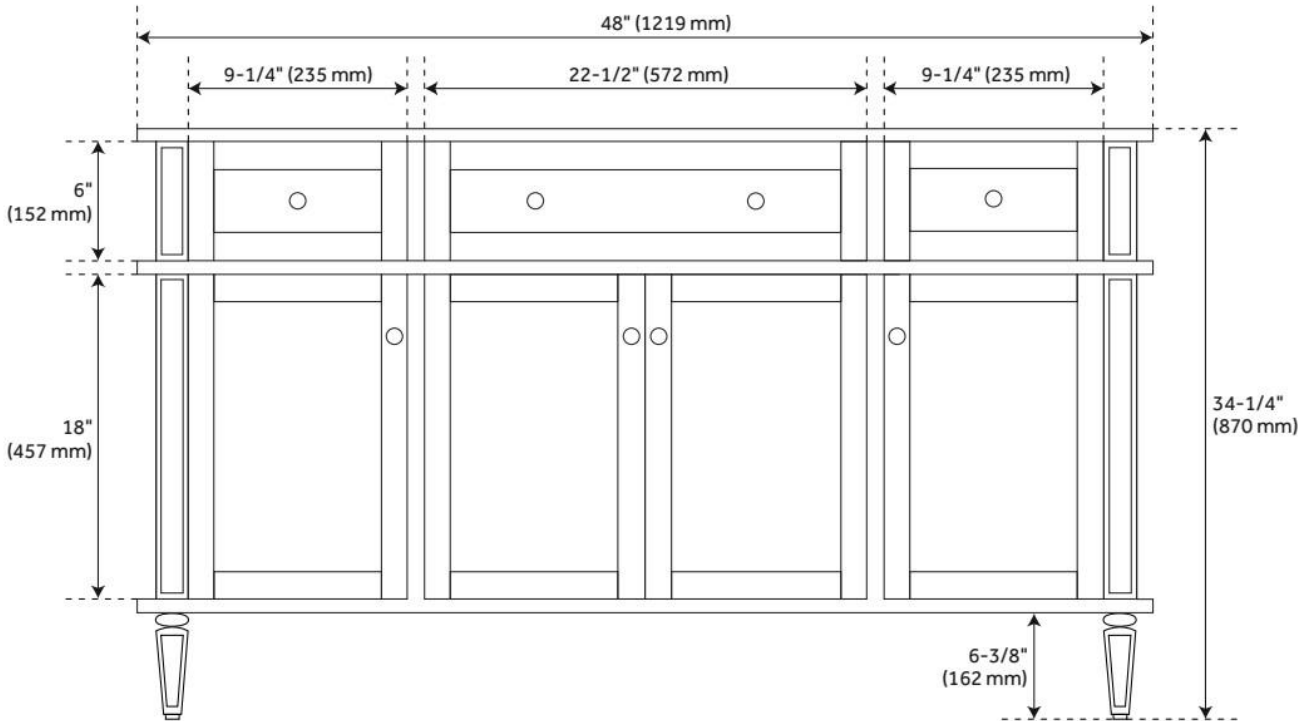

48" ELMDALE VANITY - DARK OLIVE GREEN - VANITY CABINET ONLY

SKU: 489030
Code: SH489030

REVISED 7/31/2024