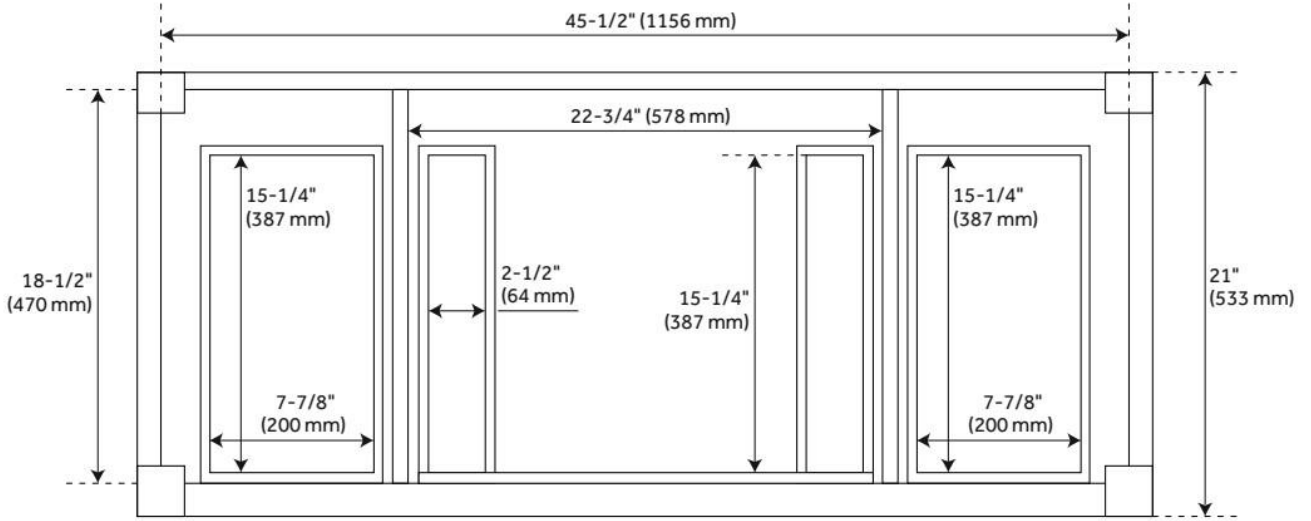

48" ELMDALE VANITY - DARK OLIVE GREEN - VANITY CABINET ONLY

SKU: 489030
Code: SH489030

REVISED 7/31/2024