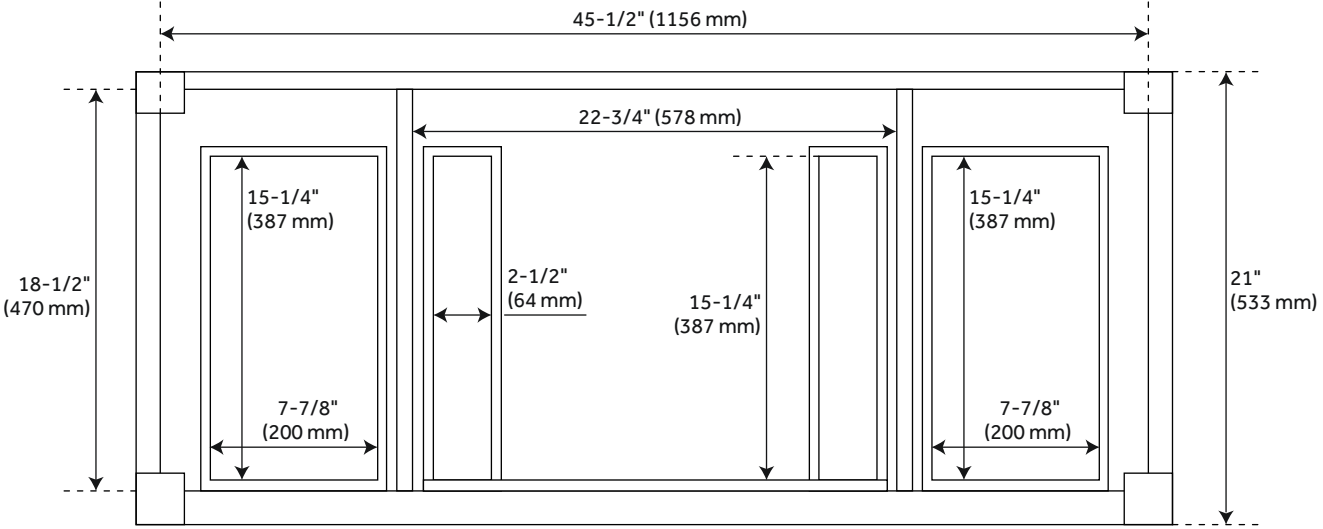

48" ELMDALE VANITY - DARK OLIVE GREEN - VANITY CABINET ONLY

SKU: 489030
Code: SH489030

FEATURES

Installation Type: Freestanding
Features: Soft-Close Hinges
Design: Traditional
Product Finish: Dark Olive Green
Material: Mahogany
Number of Doors: 4
Number of Drawers: 6
Width: 48"
Height: 34-1/4"
Depth: 21"
Assembly Required: No
Number of Shelves: 3
Dovetail Drawers: Yes
Number of Basins: 1
Faucet Included: No
Size: 48"
Adjustable Shelves: Yes
Hardware Finish: Carob Brown
Built-In Adjusters: Yes
Sink Included: No
Vanity Top Included: No
Mirror Included: No
Weight: 158.62

REVISED 12/19/2023

48" ELMDALE VANITY - DARK OLIVE GREEN - VANITY CABINET ONLY

SKU: 489030
Code: SH489030

ADDITIONAL FEATURES

- Solid wood cabinet.
- Engineered wood panels.
- See Installation Instructions for directions to attach the vanity top and sink.
- Matching wood knobs and feet.
- All dimensions are ($\pm 1/2''$).
- [Wood finish samples available.](#)

REVISED 12/19/2023

48" ELMDALE VANITY - DARK OLIVE GREEN

All dimensions and specifications are nominal and may vary. Use actual products for accuracy in critical situations.