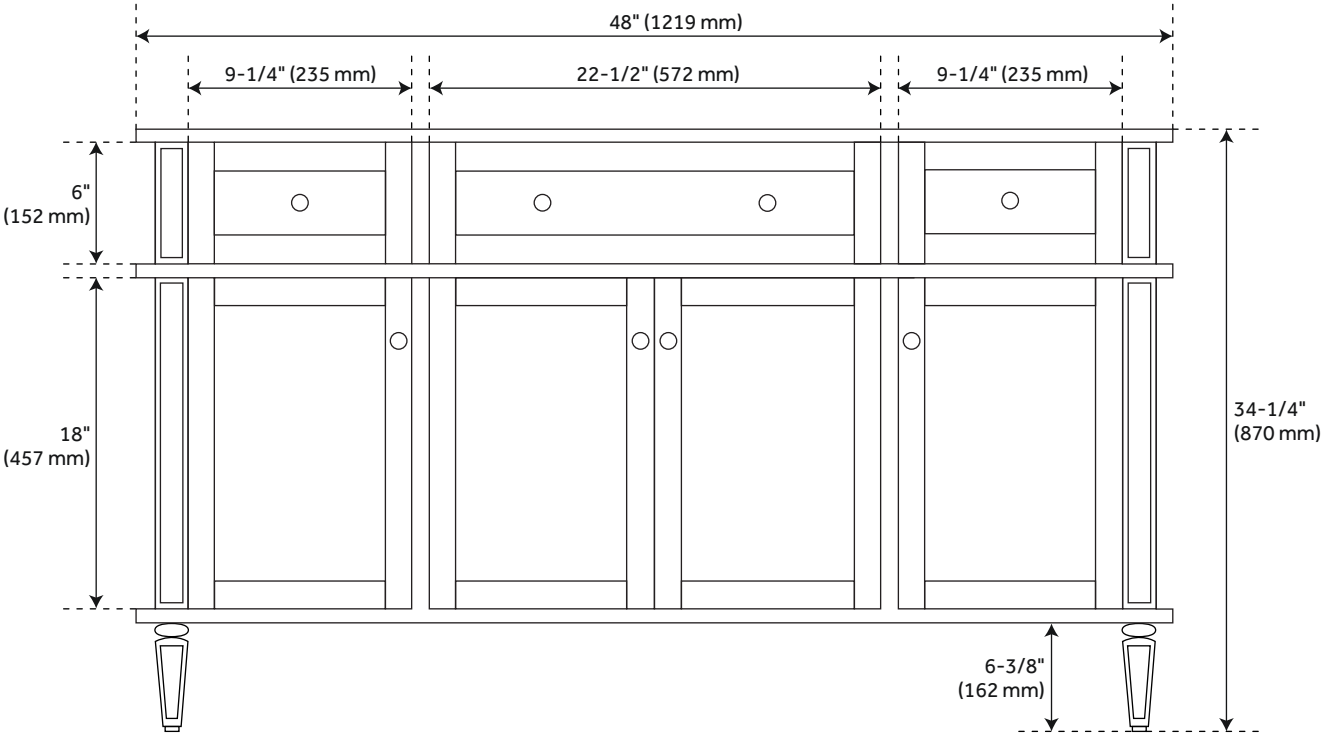

48" ELMDALE VANITY - DARK OLIVE GREEN - VANITY CABINET ONLY

SKU: 489030
Code: SH489030

FEATURES

Installation Type: Freestanding
Features: Soft-Close Hinges
Design: Traditional
Product Finish: Dark Olive Green
Material: Mahogany
Number of Doors: 4
Number of Drawers: 6
Width: 48"
Height: 34-1/4"
Depth: 21"
Assembly Required: No
Number of Shelves: 3
Dovetail Drawers: Yes
Number of Basins: 1
Faucet Included: No
Size: 48"
Adjustable Shelves: Yes
Hardware Finish: Carob Brown
Built-In Adjusters: Yes
Sink Included: No
Vanity Top Included: No
Mirror Included: No
Weight: 158.62

REVISED 12/19/2023

48" ELMDALE VANITY - DARK OLIVE GREEN - VANITY CABINET ONLY

SKU: 489030
Code: SH489030

ADDITIONAL FEATURES

- Solid wood cabinet.
- Engineered wood panels.
- See Installation Instructions for directions to attach the vanity top and sink.
- Matching wood knobs and feet.
- All dimensions are ($\pm 1/2''$).
- [Wood finish samples available.](#)

REVISED 12/19/2023

48" ELMDALE VANITY - DARK OLIVE GREEN

All dimensions and specifications are nominal and may vary. Use actual products for accuracy in critical situations.