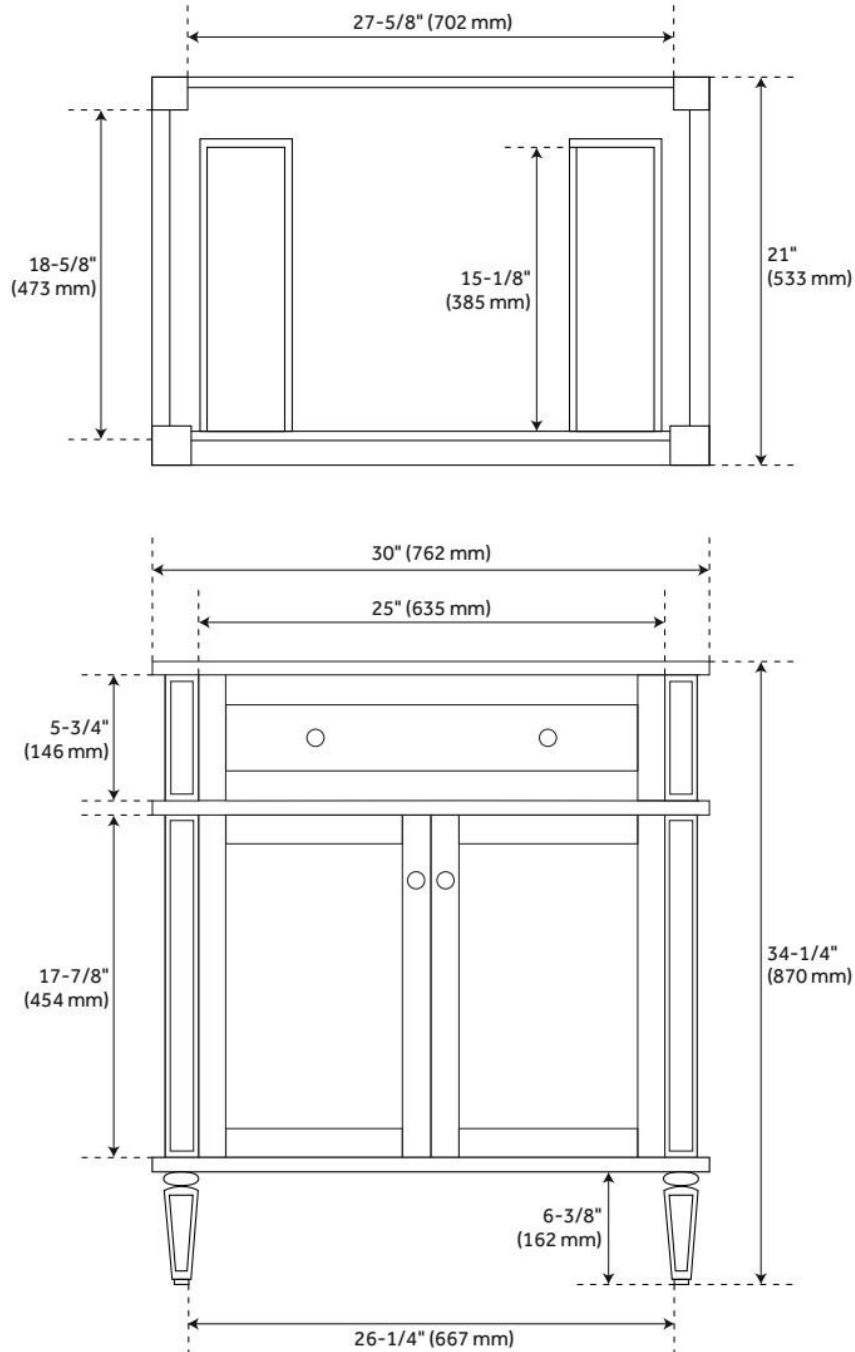

30" ELMDALE VANITY - DARK OLIVE GREEN - VANITY CABINET ONLY

SKU: 489031
Code: SH489031

REVISED 7/31/2024