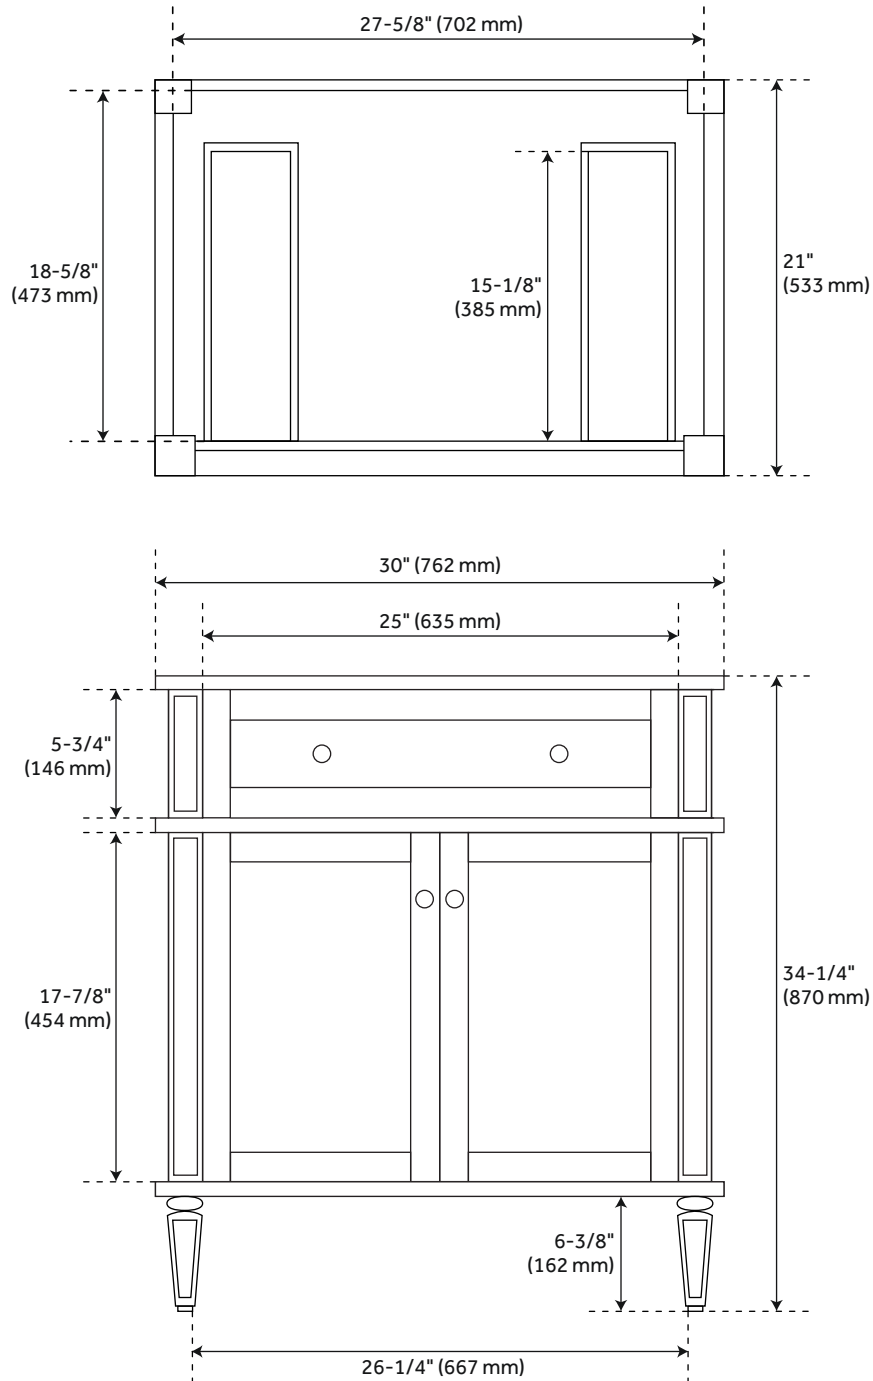

## FEATURES

Installation Type: Freestanding  
Features: Soft-Close Hinges  
Design: Traditional  
Product Finish: Dark Olive Green  
Material: Mahogany  
Number of Doors: 2  
Number of Drawers: 2  
Width: 30"  
Height: 34-1/4"  
Depth: 21"  
Assembly Required: No  
Number of Shelves: 1  
Dovetail Drawers: Yes  
Number of Basins: 1  
Faucet Included: No  
Size: 30"  
Adjustable Shelves: Yes  
Hardware Finish: Carob Brown  
Built-In Adjusters: Yes  
Sink Included: No  
Vanity Top Included: No  
Mirror Included: No  
Weight: 90.38

## ADDITIONAL FEATURES

- Solid wood cabinet.
- Engineered wood panels.
- See Installation Instructions for directions to attach the vanity top and sink.
- Matching wood knobs and feet.
- All dimensions are ( $\pm 1/2''$ ).
- [Wood finish samples available.](#)

# 30" ELMDALE VANITY - DARK OLIVE GREEN

All dimensions and specifications are nominal and may vary. Use actual products for accuracy in critical situations.