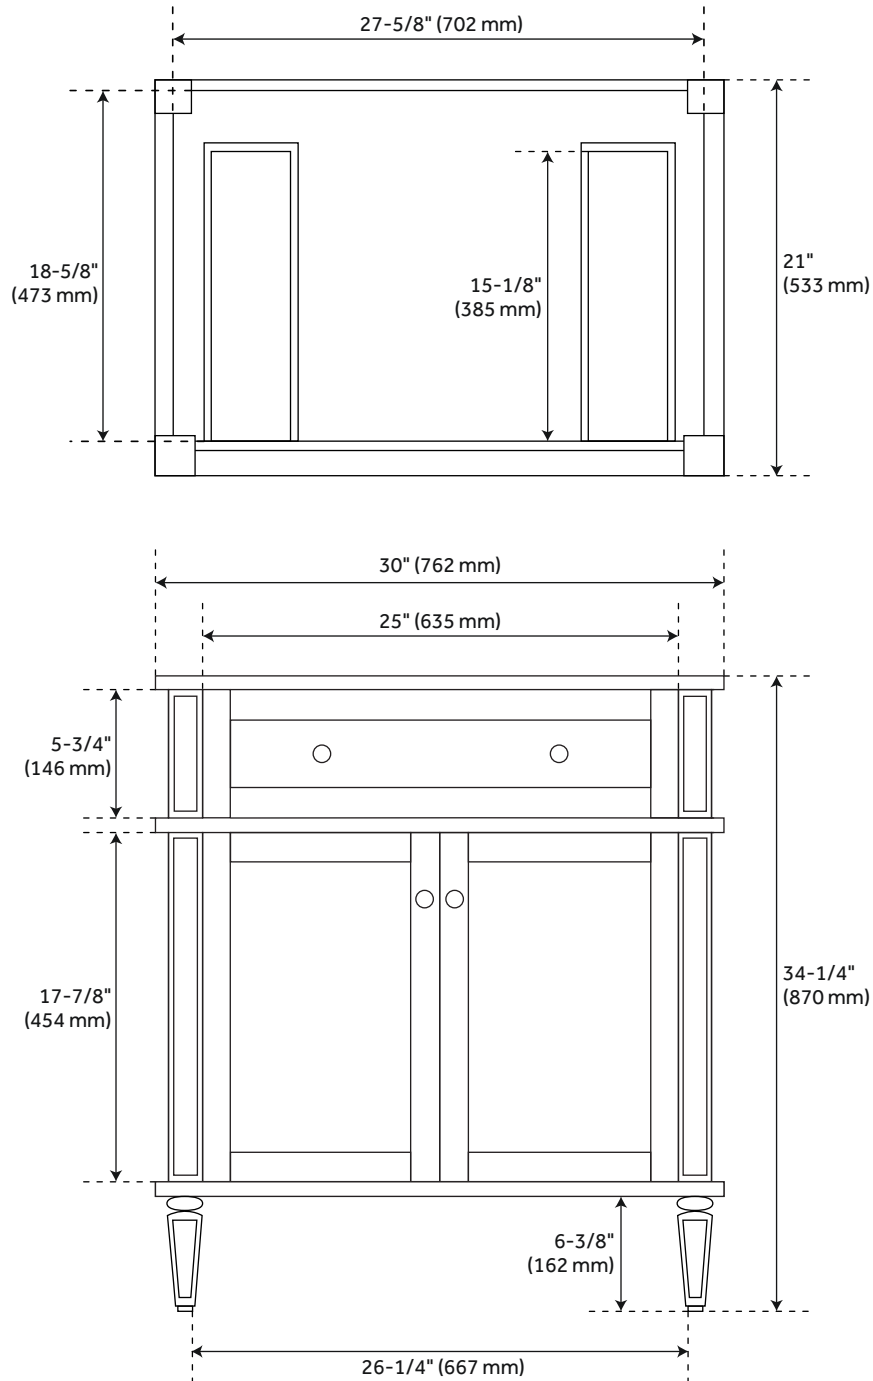

30" ELMDALE VANITY WITH RECTANGULAR UNDERMOUNT SINK - DARK OLIVE GREEN

SKU: 954001-30-RUMB

Code: SH489321, SH489322, SH489324, SH489319, SH489326, SH489320, SH489325, SH489323

LISTED ID: 506897

FEATURES

Installation Type: Freestanding
Features: Sink Included, Soft-Close Hinges
Design: Traditional
Product Finish: Dark Olive Green
Material: Mahogany
Number of Doors: 2
Number of Drawers: 2
Width: 30"
Height: 34-1/4"
Depth: 21"
Assembly Required: No
Number of Shelves: 1
Dovetail Drawers: Yes
Number of Basins: 1
Sink Installation: Undermount - Rectangle
Basin Length: 18-1/8"
Basin Width: 12-3/4"
Water Depth To Overflow: 4-1/8"
Fits Drain Hole Size: 1-1/2"
Faucet Included: No
Sink Material: Porcelain
Vanity Top Thickness: 3cm
Water Depth to Rim: 5-1/2"
Adjustable Shelves: Yes
Hardware Finish: Carob Brown
Built-In Adjusters: Yes
Sink Included: Yes
Sink Color: White
Basin Overflow: Yes
Vanity Top Included: Yes
Vanity Top Depth: 22"
Vanity Top Width: 31"
Backsplash: Yes
Mirror Included: No

REVISED 12/19/2023

30" ELMDALE VANITY WITH RECTANGULAR UNDERMOUNT SINK - DARK OLIVE GREEN

SKU: 954001-30-RUMB

Code: SH489321, SH489322, SH489324, SH489319, SH489326, SH489320, SH489325, SH489323

ADDITIONAL FEATURES

- Solid wood cabinet.
- Engineered wood panels.
- Includes a matching backsplash and white porcelain sink.
- Polished Carrara Marble is sourced from Italy.
- Each stone top is carved from a single piece of stone and will feature natural variations.
- See Installation Instructions for directions to attach the vanity top and sink.
- Matching wood knobs and feet.
- All dimensions are ($\pm 1/2$ ").
- [Wood finish samples available.](#)

REVISED 12/19/2023

30" ELMDALE VANITY - DARK OLIVE GREEN

All dimensions and specifications are nominal and may vary. Use actual products for accuracy in critical situations.