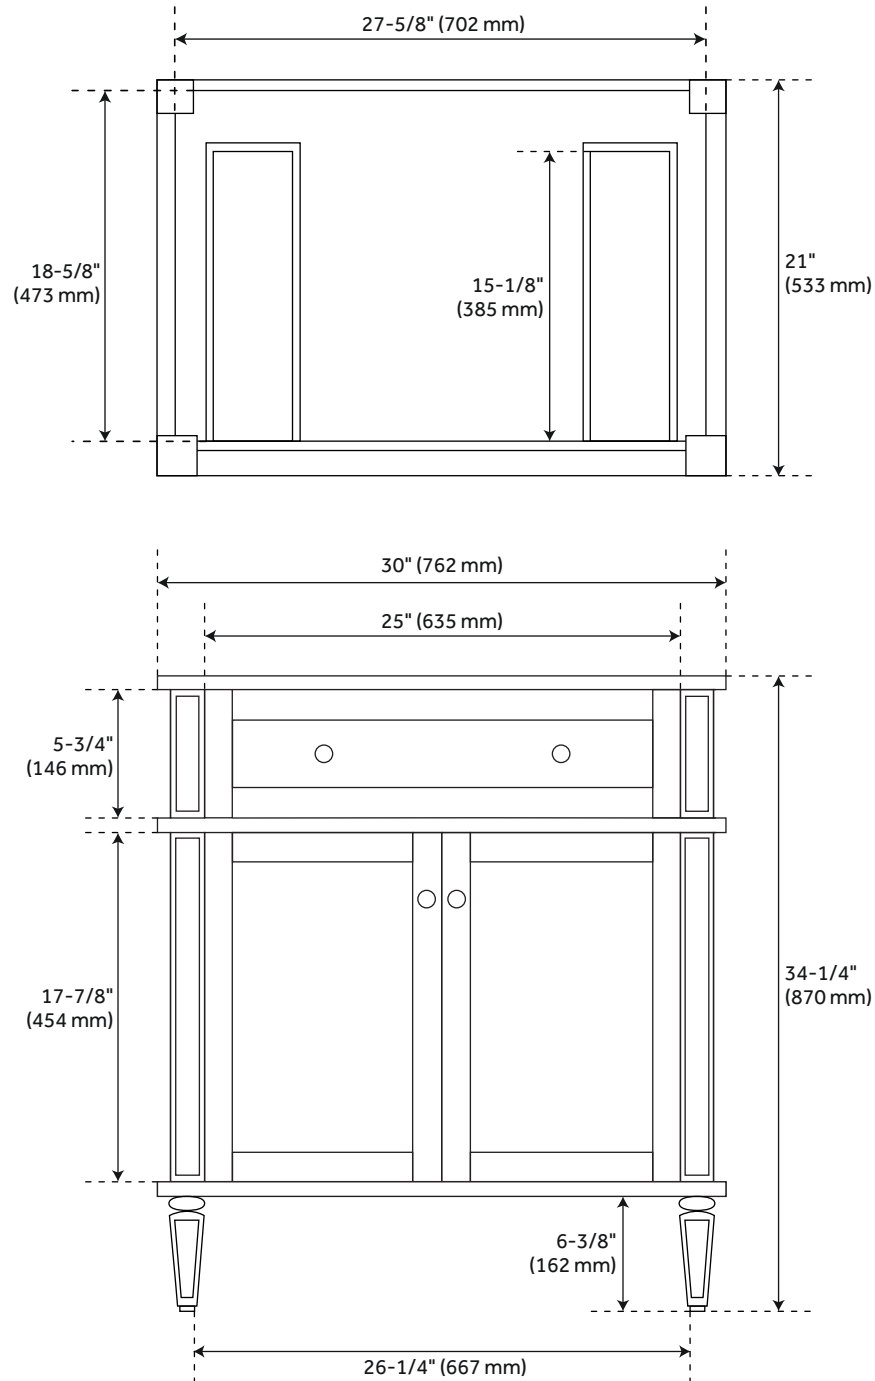

30" ELMDALE VANITY WITH UNDERMOUNT SINK - DARK OLIVE GREEN

SKU: 954001-30-UM

Code: SH489034, SH489317, SH489316, SH489318

LISTED ID: 506895

FEATURES

Installation Type: Freestanding
Features: Sink Included, Soft-Close Hinges
Design: Traditional
Product Finish: Dark Olive Green
Material: Mahogany
Number of Doors: 2
Number of Drawers: 2
Width: 30"
Height: 34-1/4"
Depth: 21"
Assembly Required: No
Number of Shelves: 1
Dovetail Drawers: Yes
Number of Basins: 1
Sink Installation: Undermount - Oval
Basin Length: 16"
Basin Width: 12-1/2"
Water Depth To Overflow: 5"
Fits Drain Hole Size: 1-1/2"
Faucet Included: No
Sink Material: Porcelain
Vanity Top Thickness: 3cm
Water Depth to Rim: 6"
Adjustable Shelves: Yes
Hardware Finish: Carob Brown
Built-In Adjusters: Yes
Sink Included: Yes
Sink Color: White
Basin Overflow: Yes
Vanity Top Included: Yes
Vanity Top Depth: 22"
Vanity Top Width: 31"
Backsplash: Yes
Mirror Included: No

REVISED 1/2/2024

30" ELMDALE VANITY WITH UNDERMOUNT SINK - DARK OLIVE GREEN

SKU: 954001-30-UM

Code: SH489034, SH489317, SH489316, SH489318

ADDITIONAL FEATURES

- Solid wood cabinet.
- Engineered wood panels.
- Includes a matching backsplash and white porcelain sink.
- Polished Carrara Marble is sourced from Italy.
- Each stone top is carved from a single piece of stone and will feature natural variations.
- See Installation Instructions for directions to attach the vanity top and sink.
- Matching wood knobs and feet.
- All dimensions are ($\pm 1/2$ ").
- [Wood finish samples available.](#)

REVISED 1/2/2024

30" ELMDALE VANITY - DARK OLIVE GREEN

All dimensions and specifications are nominal and may vary. Use actual products for accuracy in critical situations.