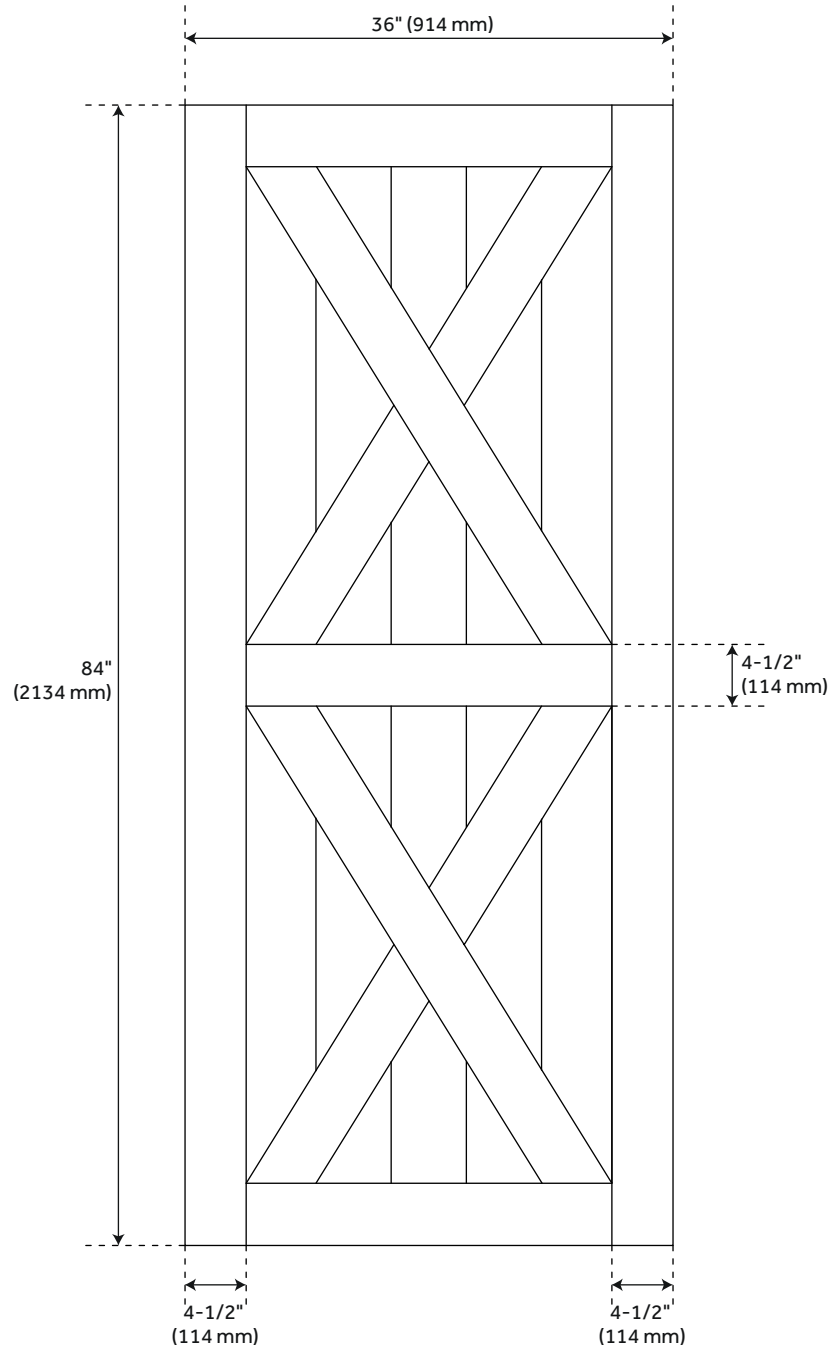

PRAXISS BARN DOOR

SKU: 489731

Code: HBD7036UNFIN

FEATURES

Product Finish: Unfinished

Material: Pine

Width: 36"

Height: 84"

Depth: 1-3/8"

Mounting Hardware Included: No

Mounting Hardware Concealed: No

Weight: 64

REVISED 1/3/2024

PRAXISS BARN DOOR

SKU: 489731

Code: HBD7036UNFIN

ADDITIONAL FEATURES

Sold individually.

Does not include hardware.

Unfished wood.

REVISED 1/3/2024

PRAXISS BARN DOOR

All dimensions and specifications are nominal and may vary. Use actual products for accuracy in critical situations.