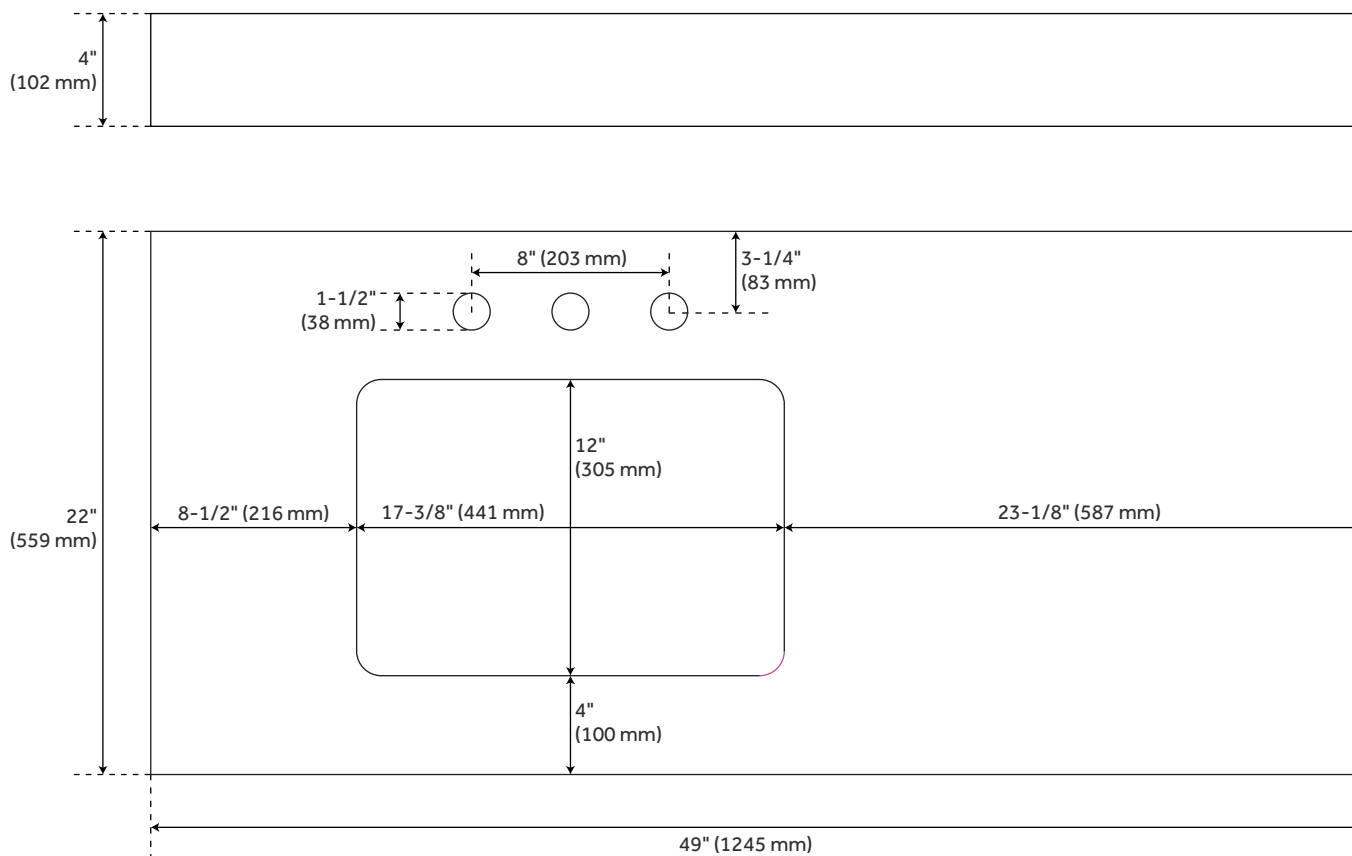

49" x 22"

3CM VANITY TOP FOR LEFT OFFSET RECTANGULAR UNDERMOUNT SINK

All dimensions and specifications are nominal and may vary. Use actual products for accuracy in critical situations.