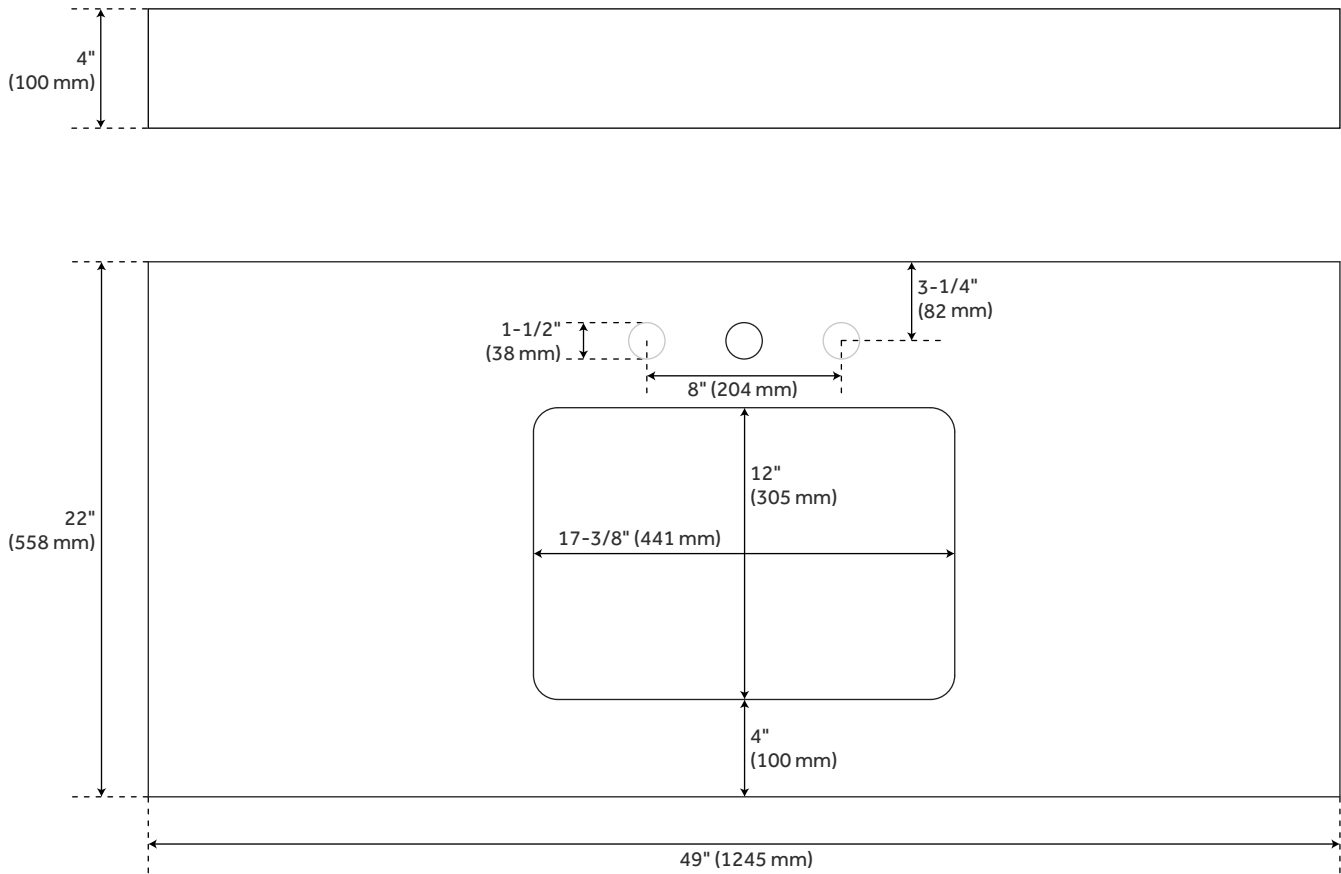

# 49" x 22"

## 3CM VANITY TOP FOR RECTANGULAR UNDERMOUNT SINK

All dimensions and specifications are nominal and may vary. Use actual products for accuracy in critical situations.