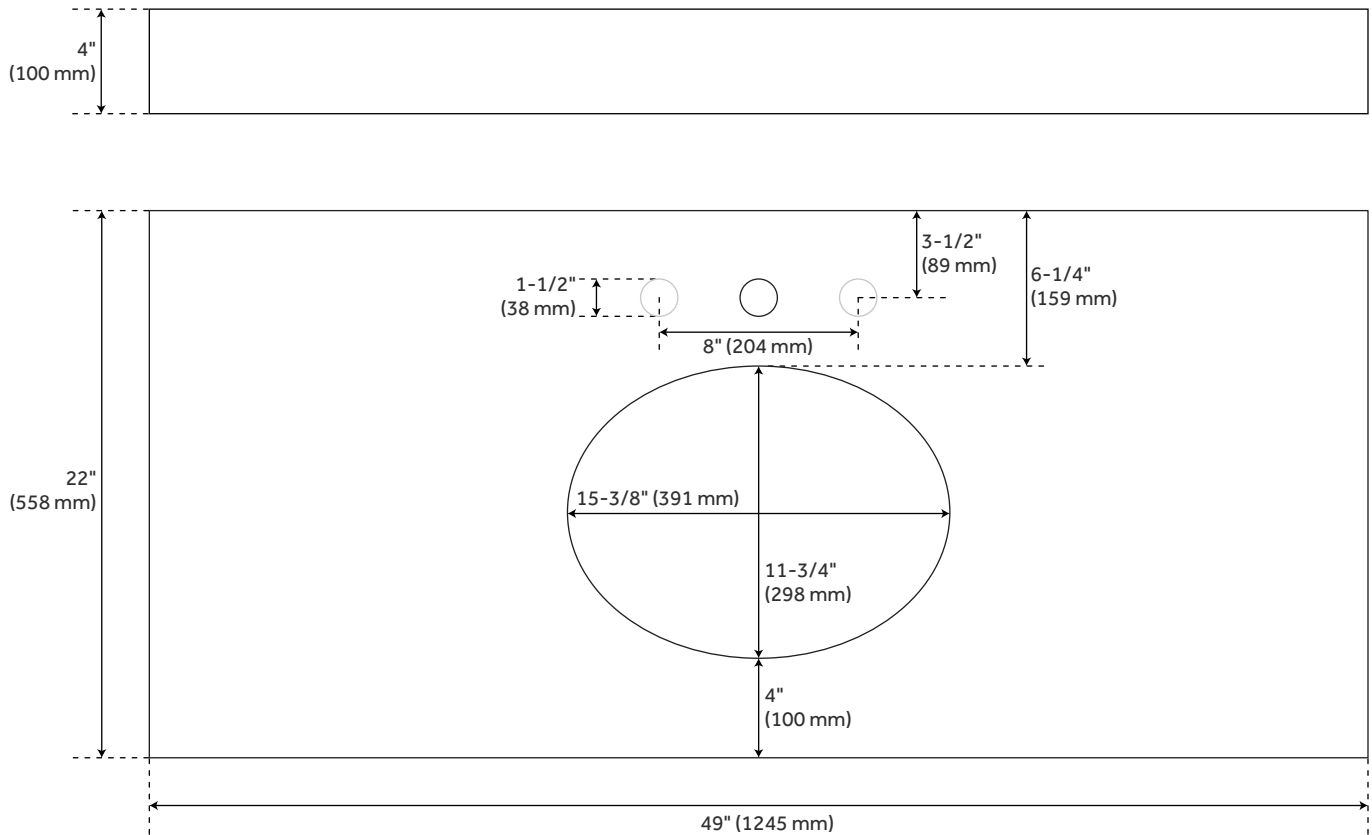

49" x 22"

3CM VANITY TOP FOR UNDERMOUNT SINK

All dimensions and specifications are nominal and may vary. Use actual products for accuracy in critical situations.