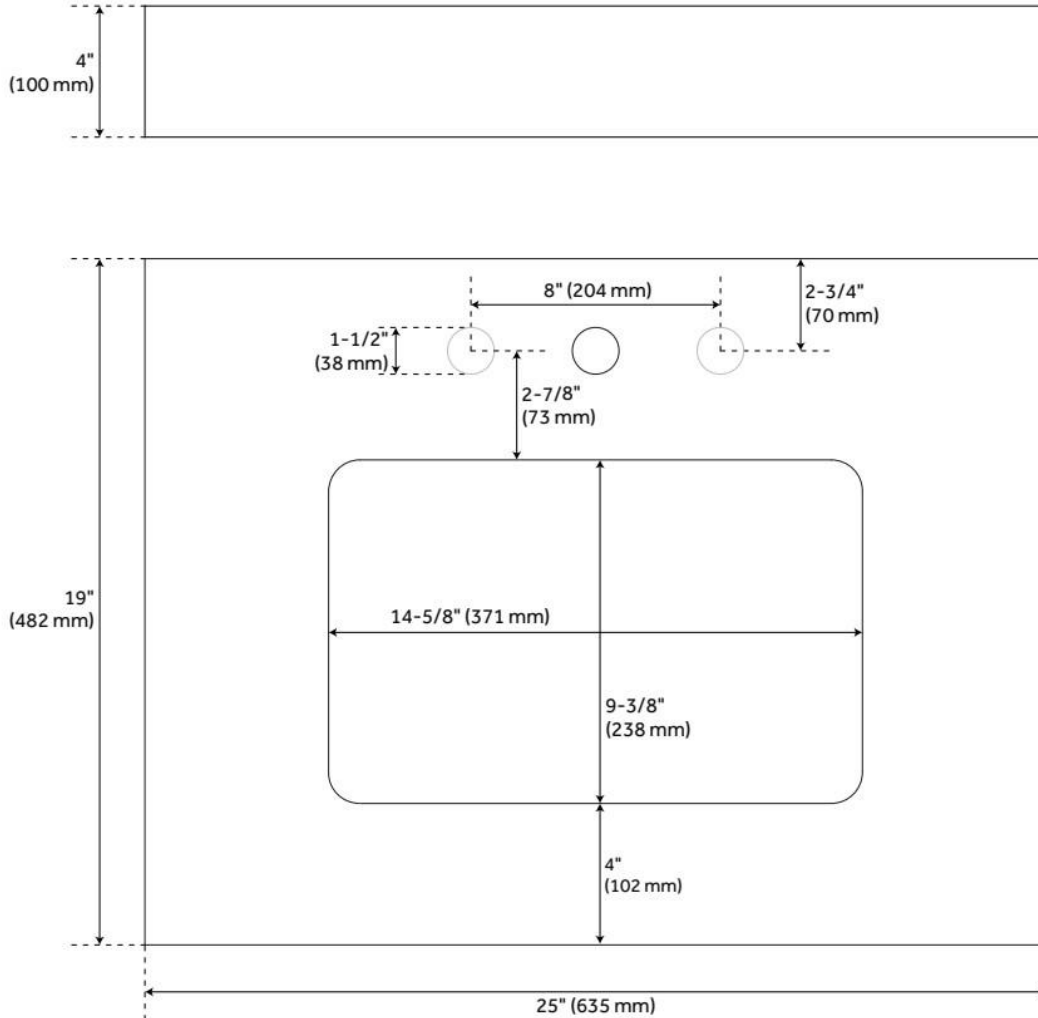

# 25" X 19" 3CM NARROW MARBLE VANITY TOP WITH RECTANGULAR UNDERMOUNT SINK - WIDESPREAD -

SKU: 497521  
Code: SH497521

## ADDITIONAL FEATURES

- Includes countertop, backsplash, and white porcelain sink.
- Matching right or left sidesplash sold separately.
- To clean, add a few drops of mild cleanser, rinse with water and wipe dry.
- Stone is pre-sealed and polished to a smooth gloss.
- See Installation Instructions for directions to attach the vanity top and sink.

# 25" X 19" 3CM NARROW MARBLE VANITY TOP WITH RECTANGULAR UNDERMOUNT SINK - WIDESPREAD -

SKU: 497521  
Code: SH497521

REVISED 8/13/2024