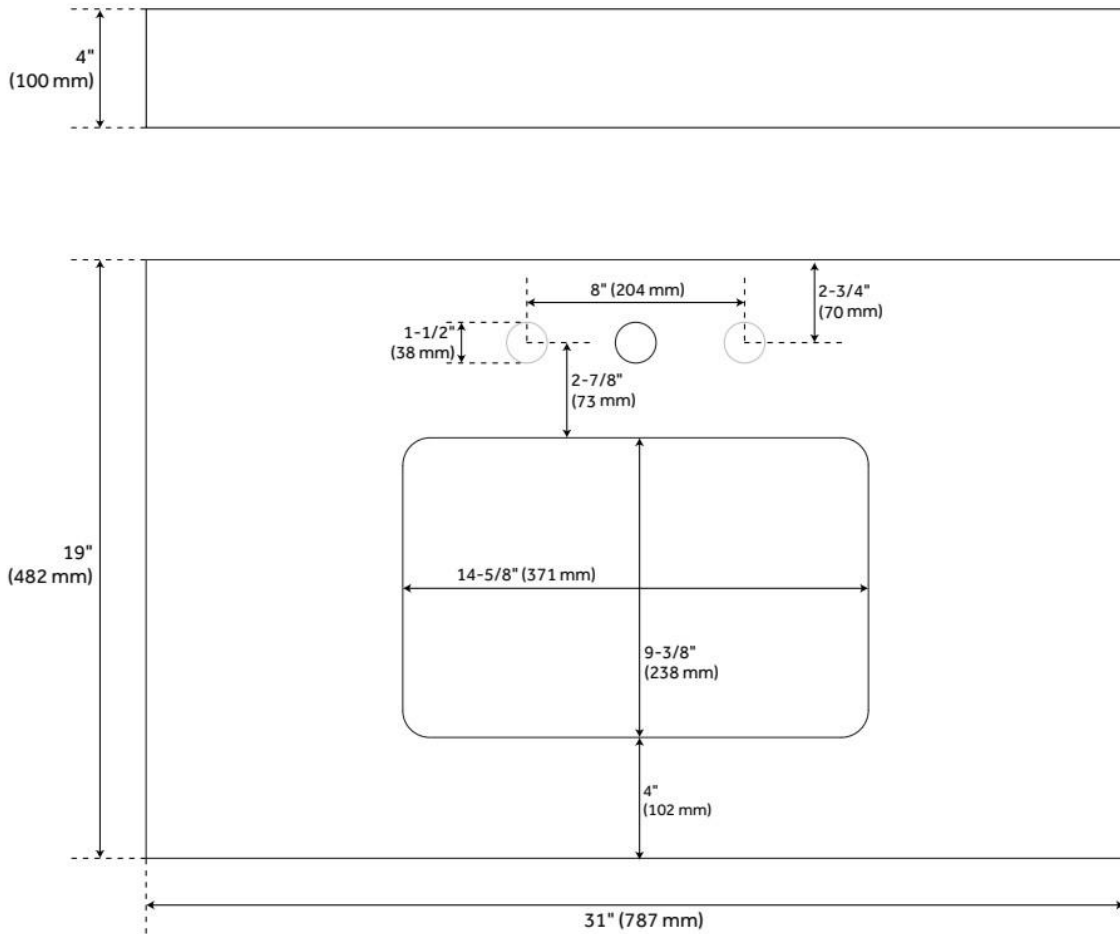

31" X 19" 3CM NARROW MARBLE VANITY TOP WITH RECTANGULAR UNDERMOUNT SINK - WIDESPREAD -

SKU: 497523
Code: SH497523

FEATURES

Vanity Top Options: Carrara Marble
Sink Material: Porcelain
Vanity Top Material: Marble
Sink Installation: Undermount - Rectangle
Sink Included: Yes
Basin Overflow Yes
Sink Color: White
Backsplash: Yes
Sidesplash Included: No

ASME A112.19.2/CSA B45.1, Massachusetts Accepted, LISTED ID: SH129906WH

ADDITIONAL FEATURES

- Includes countertop, backsplash, and white porcelain sink.
- Matching right or left sidesplash sold separately.
- To clean, add a few drops of mild cleanser, rinse with water and wipe dry.
- Stone is pre-sealed and polished to a smooth gloss.
- See Installation Instructions for directions to attach the vanity top and sink.

REVISED 7/29/2024

31" X 19" 3CM NARROW MARBLE VANITY TOP WITH RECTANGULAR UNDERMOUNT SINK - WIDESPREAD -

SKU: 497523
Code: SH497523

REVISED 7/29/2024

DESTIN NARROW RECTANGULAR UNDERMOUNT BATHROOM SINK - WHITE

SKU: 484567
Code: SH484567

FEATURES

Material: Porcelain
Product Finish: White
Installation Type: Undermount
Shape: Rectangle
Drain Placement: Center
Fits Drain Hole Size: 1-1/2"
Faucet Centers: No Faucet Hole
Overflow Hole: Yes
Mounting Hardware Included: Yes