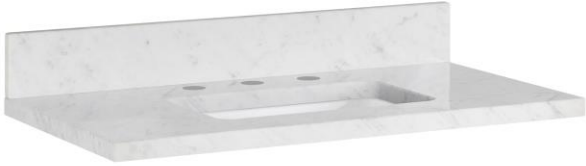

31" X 19" 3CM NARROW MARBLE VANITY TOP WITH RECTANGULAR UNDERMOUNT SINK - WIDESPREAD -

SKU: 497523
Code: SH497523

FEATURES

Vanity Top Options: Carrara Marble
Sink Material: Porcelain
Vanity Top Material: Marble
Sink Installation: Undermount - Rectangle
Sink Included: Yes
Basin Overflow Yes
Sink Color: White
Backsplash: Yes
Sidesplash Included: No

ASME A112.19.2/CSA B45.1, Massachusetts Accepted, LISTED ID: SH129906WH

ADDITIONAL FEATURES

- Includes countertop, backsplash, and white porcelain sink.
- Matching right or left sidesplash sold separately.
- To clean, add a few drops of mild cleanser, rinse with water and wipe dry.
- Stone is pre-sealed and polished to a smooth gloss.
- See Installation Instructions for directions to attach the vanity top and sink.

REVISED 7/29/2024

31" X 19" 3CM NARROW MARBLE VANITY TOP WITH RECTANGULAR UNDERMOUNT SINK - WIDESPREAD -

SKU: 497523
Code: SH497523

REVISED 7/29/2024

DESTIN NARROW RECTANGULAR UNDERMOUNT BATHROOM SINK - WHITE

SKU: 484567
Code: SH484567

FEATURES

Material: Porcelain
Product Finish: White
Installation Type: Undermount
Shape: Rectangle
Drain Placement: Center
Fits Drain Hole Size: 1-1/2"
Faucet Centers: No Faucet Hole
Overflow Hole: Yes
Mounting Hardware Included: Yes