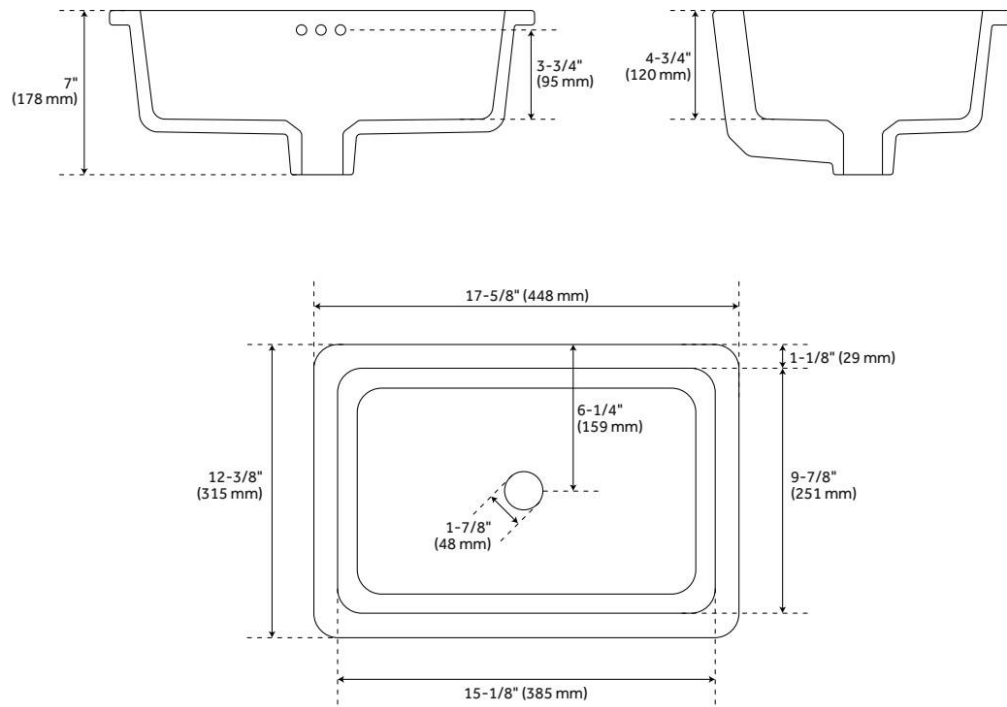

DESTIN NARROW RECTANGULAR UNDERMOUNT BATHROOM SINK - WHITE

SKU: 484567
Code: SH484567

REVISED 7/12/2024