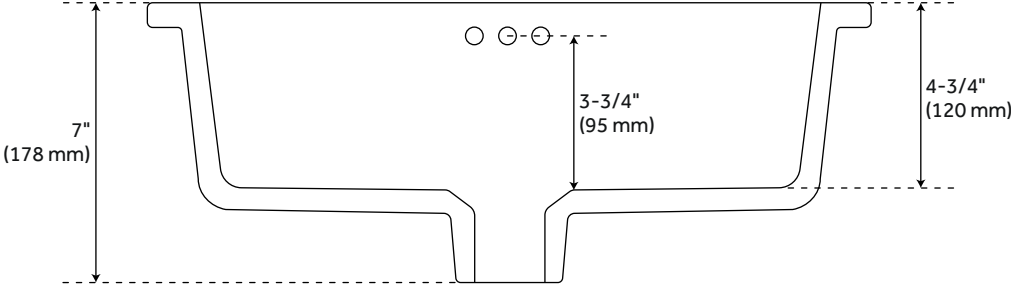

Features: Narrow Depth
Material: Quartz
Assembly Required: Yes
Number of Basins: 1
Sink Installation: Undermount - Rectangle
Vanity Top Options: Arctic White Quartz
Faucet Centers: 8"
Basin Length: 15-1/8"
Basin Width: 9-7/8"
Water Depth To Overflow: 3-3/4"
Fits Drain Hole Size: 1-1/2"
Faucet Included: No
Vanity Top Material: Quartz
Sink Material: Porcelain
Vanity Top Thickness: 3cm
Water Depth to Rim: 4-3/4"
Size: 31"
Sink Included: Yes
Sink Color: White
Basin Overflow: Yes
Vanity Top Depth: 19"
Vanity Top Width: 31"
Backsplash: Yes
Weight: 73.6

REVISED 3/11/2024

31" X 19" 3CM NARROW QUARTZ VANITY TOP WITH RECTANGULAR UNDERMOUNT SINK - WIDESPREAD -

SKU: 497524
Code: SH497524

ADDITIONAL FEATURES

- Includes countertop, backsplash, and white porcelain sink.
- Matching right or left sidesplash sold separately.
- To clean, add a few drops of mild cleanser, rinse with water and wipe dry.
- Stone is pre-sealed and polished to a smooth gloss.
- See Installation Instructions for directions to attach the vanity top and sink.

REVISED 3/11/2024

31" x 19" 3cm Narrow Quartz Vanity Top with Rectangular Undermount Sink - Widespread - Arctic White

All dimensions and specifications are nominal and may vary. Use actual products for accuracy in critical situations.

WHITE PORCELAIN SINK

All dimensions and specifications are nominal and may vary. Use actual products for accuracy in critical situations.