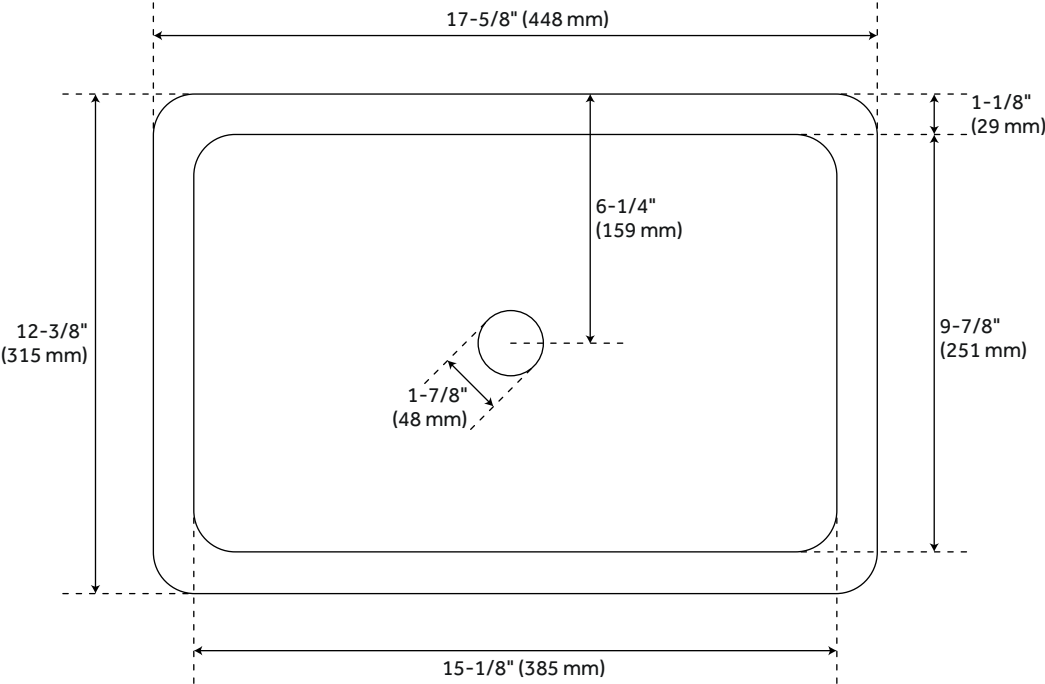

Features: Narrow Depth
Material: Quartz
Assembly Required: Yes
Number of Basins: 1
Sink Installation: Undermount - Rectangle
Vanity Top Options: Arctic White Quartz
Faucet Centers: 8"
Basin Length: 15-1/8"
Basin Width: 9-7/8"
Water Depth To Overflow: 3-3/4"
Fits Drain Hole Size: 1-1/2"
Faucet Included: No
Vanity Top Material: Quartz
Sink Material: Porcelain
Vanity Top Thickness: 3cm
Water Depth to Rim: 4-3/4"
Size: 31"
Sink Included: Yes
Sink Color: White
Basin Overflow: Yes
Vanity Top Depth: 19"
Vanity Top Width: 31"
Backsplash: Yes
Weight: 73.6

REVISED 3/11/2024

31" X 19" 3CM NARROW QUARTZ VANITY TOP WITH RECTANGULAR UNDERMOUNT SINK - WIDESPREAD -

SKU: 497524
Code: SH497524

ADDITIONAL FEATURES

- Includes countertop, backsplash, and white porcelain sink.
- Matching right or left sidesplash sold separately.
- To clean, add a few drops of mild cleanser, rinse with water and wipe dry.
- Stone is pre-sealed and polished to a smooth gloss.
- See Installation Instructions for directions to attach the vanity top and sink.

REVISED 3/11/2024

31" x 19" 3cm Narrow Quartz Vanity Top with Rectangular Undermount Sink - Widespread - Arctic White

All dimensions and specifications are nominal and may vary. Use actual products for accuracy in critical situations.

WHITE PORCELAIN SINK

All dimensions and specifications are nominal and may vary. Use actual products for accuracy in critical situations.