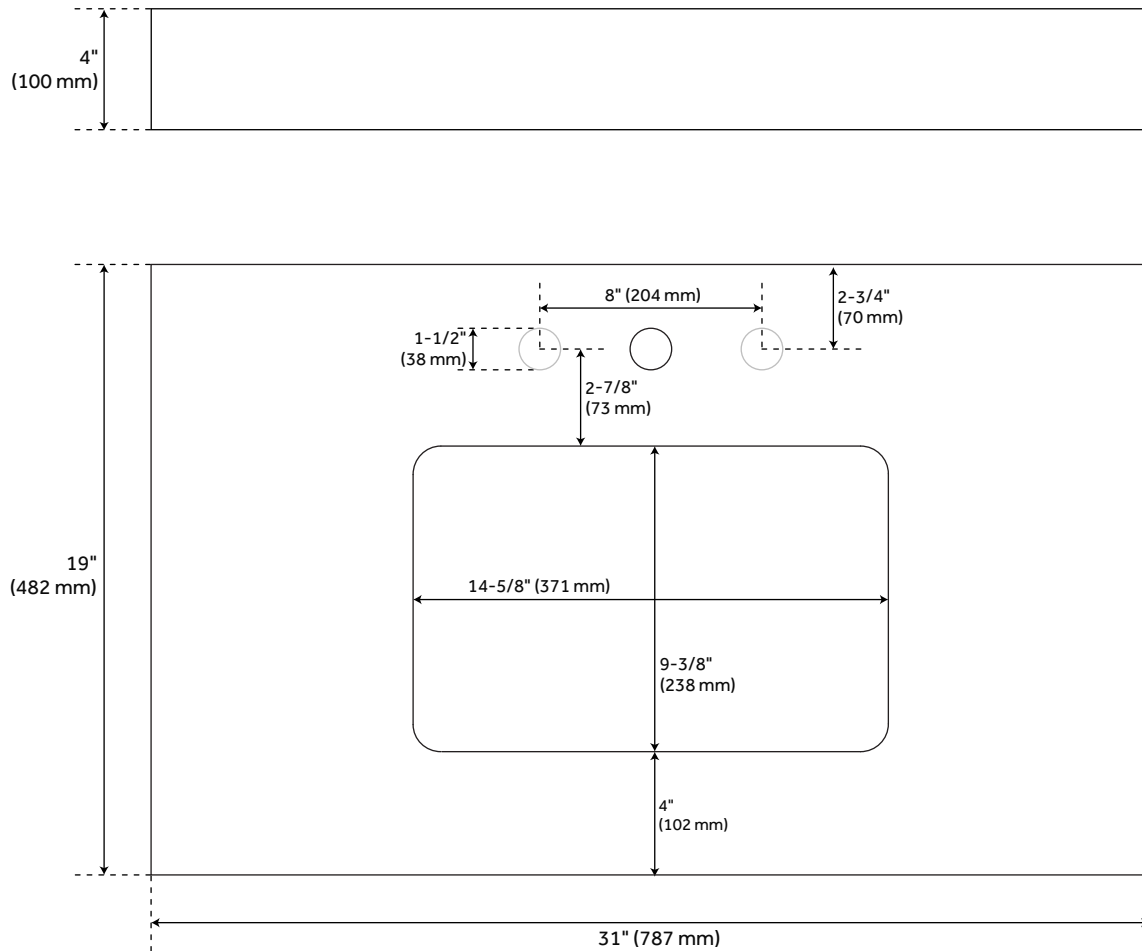

Features: Narrow Depth
Material: Quartz
Assembly Required: Yes
Number of Basins: 1
Sink Installation: Undermount - Rectangle
Vanity Top Options: Arctic White Quartz
Faucet Centers: 8"
Basin Length: 15-1/8"
Basin Width: 9-7/8"
Water Depth To Overflow: 3-3/4"
Fits Drain Hole Size: 1-1/2"
Faucet Included: No
Vanity Top Material: Quartz
Sink Material: Porcelain
Vanity Top Thickness: 3cm
Water Depth to Rim: 4-3/4"
Size: 31"
Sink Included: Yes
Sink Color: White
Basin Overflow: Yes
Vanity Top Depth: 19"
Vanity Top Width: 31"
Backsplash: Yes
Weight: 73.6

REVISED 3/11/2024

31" X 19" 3CM NARROW QUARTZ VANITY TOP WITH RECTANGULAR UNDERMOUNT SINK - WIDESPREAD -

SKU: 497524
Code: SH497524

ADDITIONAL FEATURES

- Includes countertop, backsplash, and white porcelain sink.
- Matching right or left sidesplash sold separately.
- To clean, add a few drops of mild cleanser, rinse with water and wipe dry.
- Stone is pre-sealed and polished to a smooth gloss.
- See Installation Instructions for directions to attach the vanity top and sink.

REVISED 3/11/2024

31" x 19" 3cm Narrow Quartz Vanity Top with Rectangular Undermount Sink - Widespread - Arctic White

All dimensions and specifications are nominal and may vary. Use actual products for accuracy in critical situations.

WHITE PORCELAIN SINK

All dimensions and specifications are nominal and may vary. Use actual products for accuracy in critical situations.