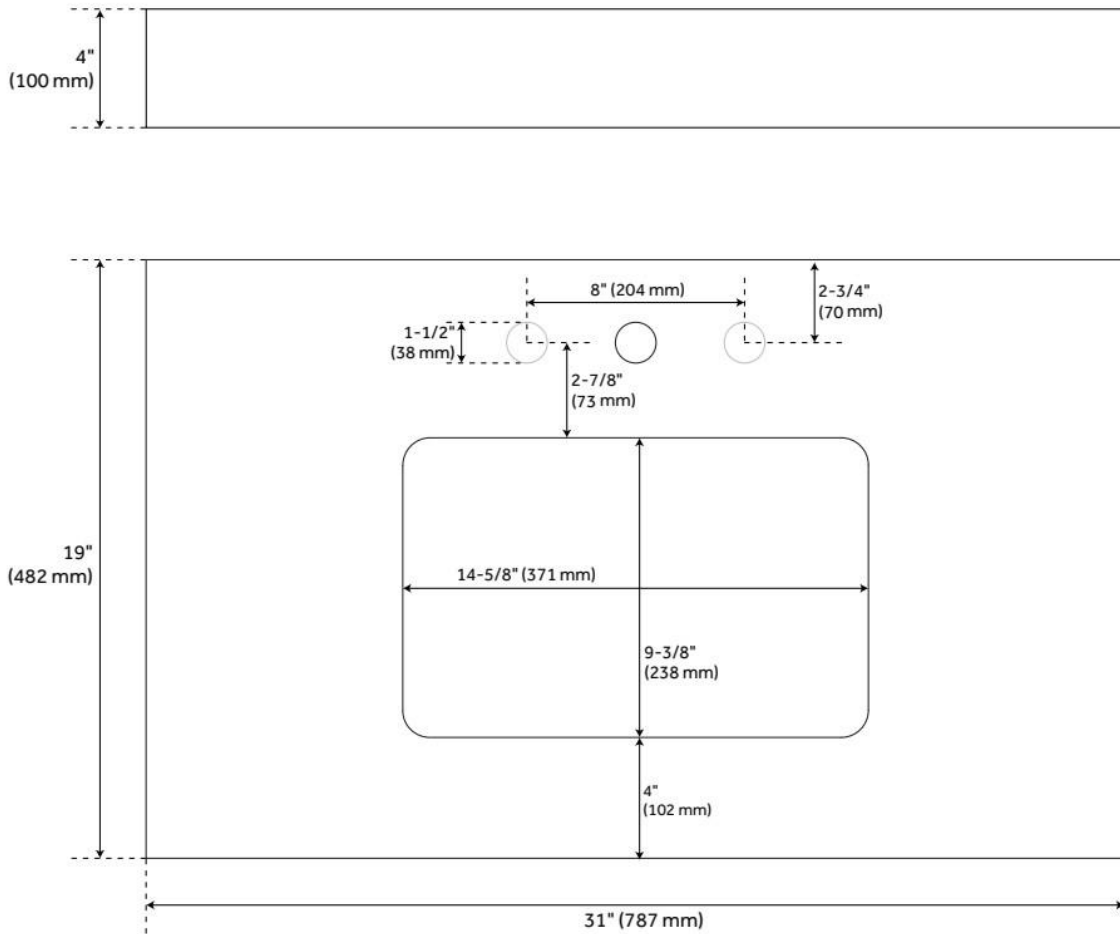

31" X 19" 3CM NARROW QUARTZ VANITY TOP WITH RECTANGULAR UNDERMOUNT SINK - WIDESPREAD -

SKU: 497524
Code: SH497524

FEATURES

Vanity Top Options: Arctic White Quartz
Sink Material: Porcelain
Vanity Top Material: Quartz
Sink Installation: Undermount - Rectangle
Sink Included: Yes
Basin Overflow Yes
Sink Color: White
Backsplash: Yes
Sidesplash Included: No

ASME A112.19.2/CSA B45.1, Massachusetts Accepted, LISTED ID: SH129906WH

ADDITIONAL FEATURES

- Includes countertop, backsplash, and white porcelain sink.
- Matching right or left sidesplash sold separately.
- To clean, add a few drops of mild cleanser, rinse with water and wipe dry.
- Stone is pre-sealed and polished to a smooth gloss.
- See Installation Instructions for directions to attach the vanity top and sink.

REVISED 8/15/2024

31" X 19" 3CM NARROW QUARTZ VANITY TOP WITH RECTANGULAR UNDERMOUNT SINK - WIDESPREAD -

SKU: 497524
Code: SH497524

REVISED 8/15/2024