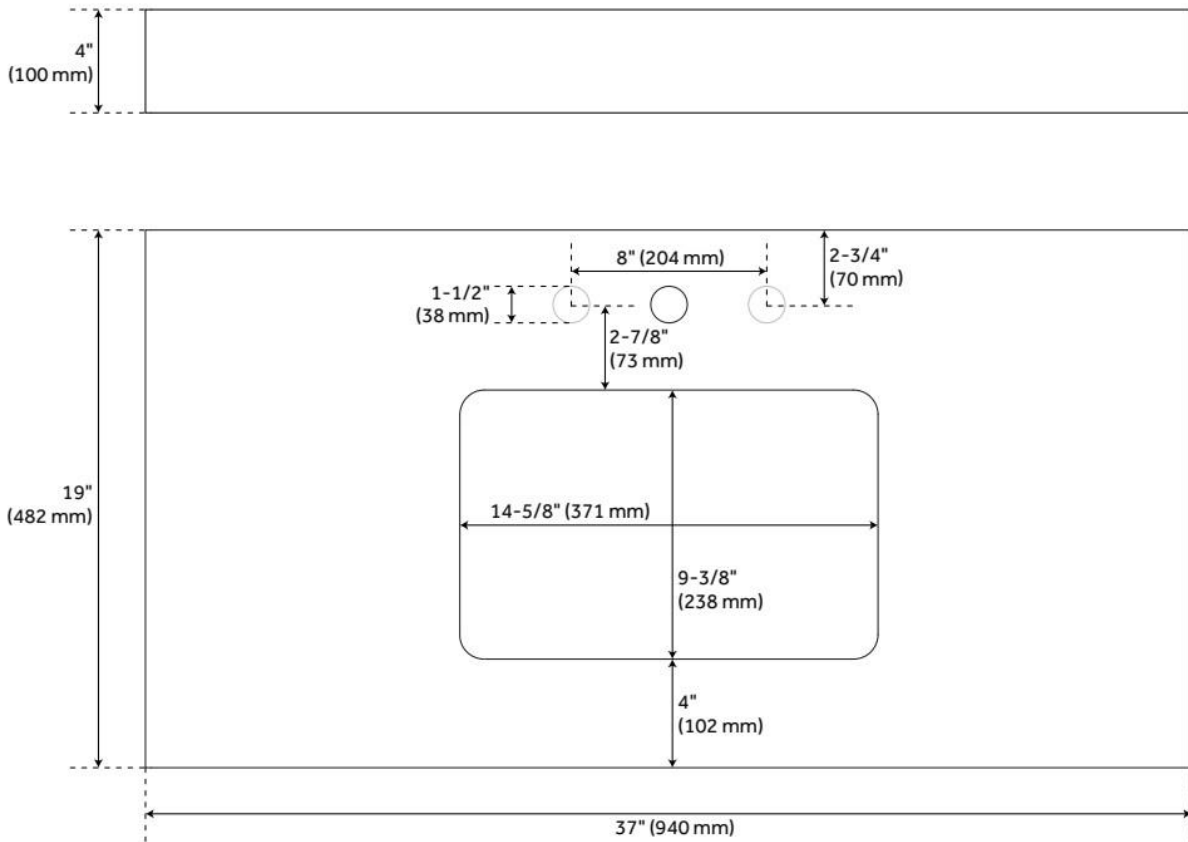

37" X 19" 3CM NARROW MARBLE VANITY TOP WITH RECTANGULAR UNDERMOUNT SINK - WIDESPREAD -

SKU: 497525
Code: SH497525

FEATURES

Vanity Top Options: Carrara Marble
Sink Material: Porcelain
Vanity Top Material: Marble
Sink Installation: Undermount - Rectangle
Sink Included: Yes
Basin Overflow Yes
Sink Color: White
Backsplash: Yes
Sidesplash Included: No

ASME A112.19.2/CSA B45.1, Massachusetts Accepted, LISTED ID: SH129906WH

ADDITIONAL FEATURES

- Includes countertop, backsplash, and white porcelain sink.
- Matching right or left sidesplash sold separately.
- To clean, add a few drops of mild cleanser, rinse with water and wipe dry.
- Stone is pre-sealed and polished to a smooth gloss.
- See Installation Instructions for directions to attach the vanity top and sink.

REVISED 7/29/2024

37" X 19" 3CM NARROW MARBLE VANITY TOP WITH RECTANGULAR UNDERMOUNT SINK - WIDESPREAD -

SKU: 497525
Code: SH497525

REVISED 7/29/2024

DESTIN NARROW RECTANGULAR UNDERMOUNT BATHROOM SINK - WHITE

SKU: 484567
Code: SH484567

FEATURES

Material: Porcelain
Product Finish: White
Installation Type: Undermount
Shape: Rectangle
Drain Placement: Center
Fits Drain Hole Size: 1-1/2"
Faucet Centers: No Faucet Hole
Overflow Hole: Yes
Mounting Hardware Included: Yes