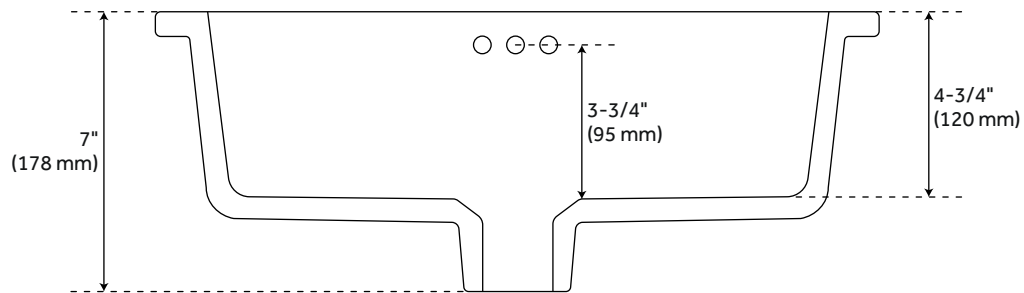

37" X 19" 3CM NARROW QUARTZ VANITY TOP WITH RECTANGULAR UNDERMOUNT SINK - WIDESPREAD - ARCTIC WHITE

SKU: 497526
Code: SH497526

FEATURES

Features: Narrow Depth
Material: Quartz
Assembly Required: Yes
Number of Basins: 1
Sink Installation: Undermount - Rectangle
Vanity Top Options: Arctic White Quartz
Faucet Centers: 8"
Basin Length: 15-1/8"
Basin Width: 9-7/8"
Water Depth To Overflow: 3-3/4"
Fits Drain Hole Size: 1-1/2"
Faucet Included: No
Vanity Top Material: Quartz
Sink Material: Porcelain
Vanity Top Thickness: 3cm
Water Depth to Rim: 4-3/4"
Size: 37"
Sink Included: Yes
Sink Color: White
Basin Overflow: Yes
Vanity Top Depth: 19"
Vanity Top Width: 37"
Backsplash: Yes
Weight: 87.8

- Includes countertop, backsplash, and white porcelain sink.
- Matching right or left sidesplash sold separately.
- To clean, add a few drops of mild cleanser, rinse with water and wipe dry.
- Stone is pre-sealed and polished to a smooth gloss.
- See Installation Instructions for directions to attach the vanity top and sink.

REVISED 3/11/2024

37" x 19" 3cm Narrow Quartz Vanity Top with Rectangular Undermount Sink - Widespread - Arctic White

All dimensions and specifications are nominal and may vary. Use actual products for accuracy in critical situations.

WHITE PORCELAIN SINK

All dimensions and specifications are nominal and may vary. Use actual products for accuracy in critical situations.