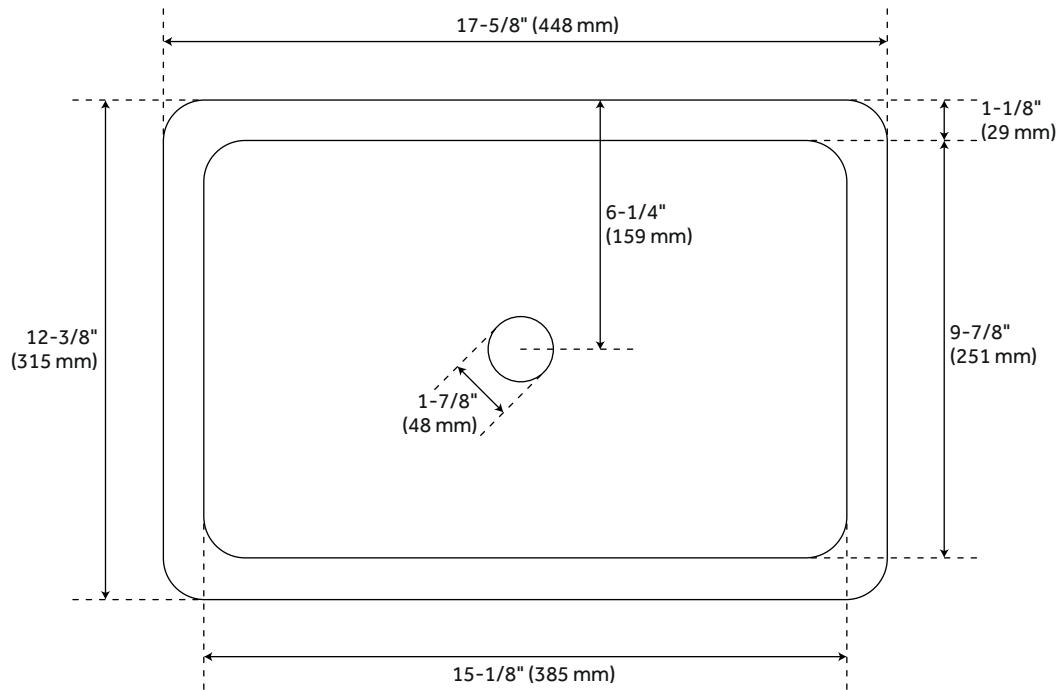

37" X 19" 3CM NARROW QUARTZ VANITY TOP WITH RECTANGULAR UNDERMOUNT SINK - WIDESPREAD - ARCTIC WHITE

SKU: 497526
Code: SH497526

FEATURES

Features: Narrow Depth
Material: Quartz
Assembly Required: Yes
Number of Basins: 1
Sink Installation: Undermount - Rectangle
Vanity Top Options: Arctic White Quartz
Faucet Centers: 8"
Basin Length: 15-1/8"
Basin Width: 9-7/8"
Water Depth To Overflow: 3-3/4"
Fits Drain Hole Size: 1-1/2"
Faucet Included: No
Vanity Top Material: Quartz
Sink Material: Porcelain
Vanity Top Thickness: 3cm
Water Depth to Rim: 4-3/4"
Size: 37"
Sink Included: Yes
Sink Color: White
Basin Overflow: Yes
Vanity Top Depth: 19"
Vanity Top Width: 37"
Backsplash: Yes
Weight: 87.8

- Includes countertop, backsplash, and white porcelain sink.
- Matching right or left sidesplash sold separately.
- To clean, add a few drops of mild cleanser, rinse with water and wipe dry.
- Stone is pre-sealed and polished to a smooth gloss.
- See Installation Instructions for directions to attach the vanity top and sink.

REVISED 3/11/2024

37" x 19" 3cm Narrow Quartz Vanity Top with Rectangular Undermount Sink - Widespread - Arctic White

All dimensions and specifications are nominal and may vary. Use actual products for accuracy in critical situations.

WHITE PORCELAIN SINK

All dimensions and specifications are nominal and may vary. Use actual products for accuracy in critical situations.