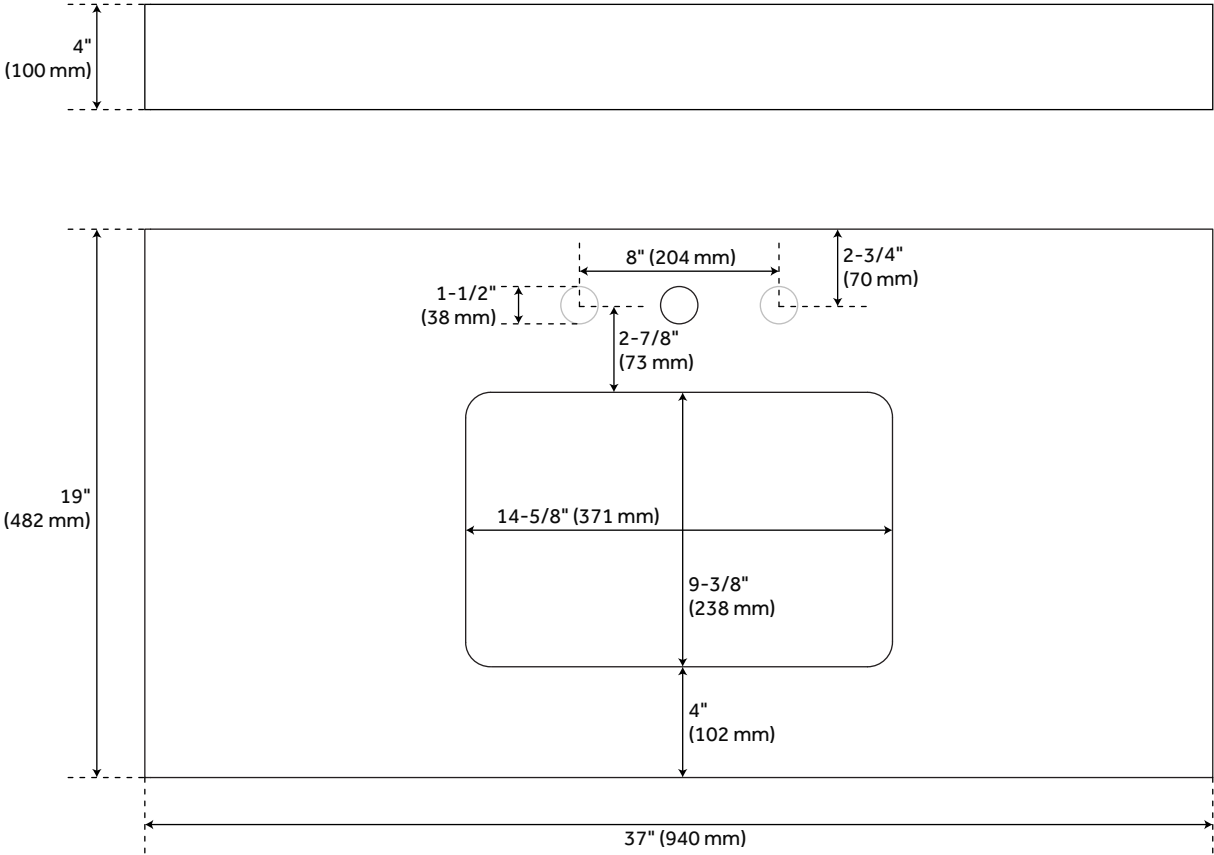

37" X 19" 3CM NARROW QUARTZ VANITY TOP WITH RECTANGULAR UNDERMOUNT SINK - WIDESPREAD - ARCTIC WHITE

SKU: 497526
Code: SH497526

FEATURES

Features: Narrow Depth
Material: Quartz
Assembly Required: Yes
Number of Basins: 1
Sink Installation: Undermount - Rectangle
Vanity Top Options: Arctic White Quartz
Faucet Centers: 8"
Basin Length: 15-1/8"
Basin Width: 9-7/8"
Water Depth To Overflow: 3-3/4"
Fits Drain Hole Size: 1-1/2"
Faucet Included: No
Vanity Top Material: Quartz
Sink Material: Porcelain
Vanity Top Thickness: 3cm
Water Depth to Rim: 4-3/4"
Size: 37"
Sink Included: Yes
Sink Color: White
Basin Overflow: Yes
Vanity Top Depth: 19"
Vanity Top Width: 37"
Backsplash: Yes
Weight: 87.8

ASME A112.19.2/CSA B45.1
Massachusetts Accepted
LISTED ID: SH129906WH

REVISED 3/11/2024

37" X 19" 3CM NARROW QUARTZ VANITY TOP WITH RECTANGULAR UNDERMOUNT SINK - WIDESPREAD -

SKU: 497526
Code: SH497526

ADDITIONAL FEATURES

REVISED 3/11/2024

37" x 19" 3cm Narrow Quartz Vanity Top with Rectangular Undermount Sink - Widespread - Arctic White

All dimensions and specifications are nominal and may vary. Use actual products for accuracy in critical situations.

WHITE PORCELAIN SINK

All dimensions and specifications are nominal and may vary. Use actual products for accuracy in critical situations.