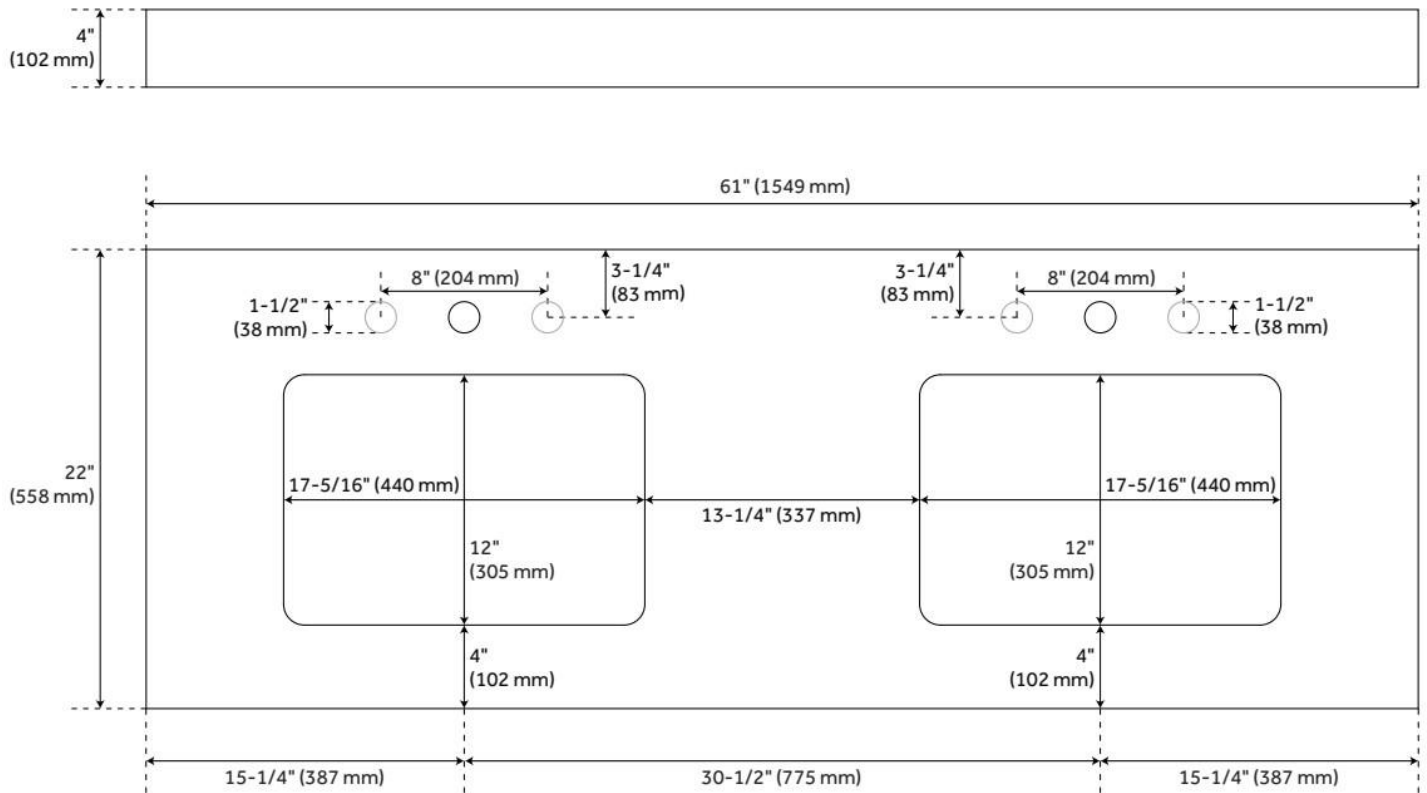

61" X 22" VANITY TOP WITH RECT.UNDERMOUNTSINKS-ARCTICWHITEQUARTZ-NO

SKU: 497568
Code: SH497568

FEATURES

Vanity Top Options: Arctic White Quartz
Sink Material: Porcelain
Vanity Top Material: Quartz
Sink Installation: Undermount - Rectangle
Sink Included: Yes
Basin Overflow Yes
Sink Color: White
Backsplash: Yes
Sidesplash Included: No

ASME A112.19.2/CSA B45.1, Massachusetts Accepted, LISTED ID: 506897;506897;506897;506897

ADDITIONAL FEATURES

- Includes quartz countertop, backsplash, and two white porcelain sinks.
- Matching right or left sidesplash sold separately.
- To clean, add a few drops of mild cleanser, rinse with water and wipe dry.
- Faucets sold separately.
- See Installation Instructions for directions to attach the vanity top and sink.
- All dimensions are ($\pm 1/2"$).

REVISED 8/15/2024

61" X 22" VANITY TOP WITH RECT. UNDERMOUNT SINKS-ARCTIC WHITE QUARTZ-NO

SKU: 497568
Code: SH497568

REVISED 8/15/2024