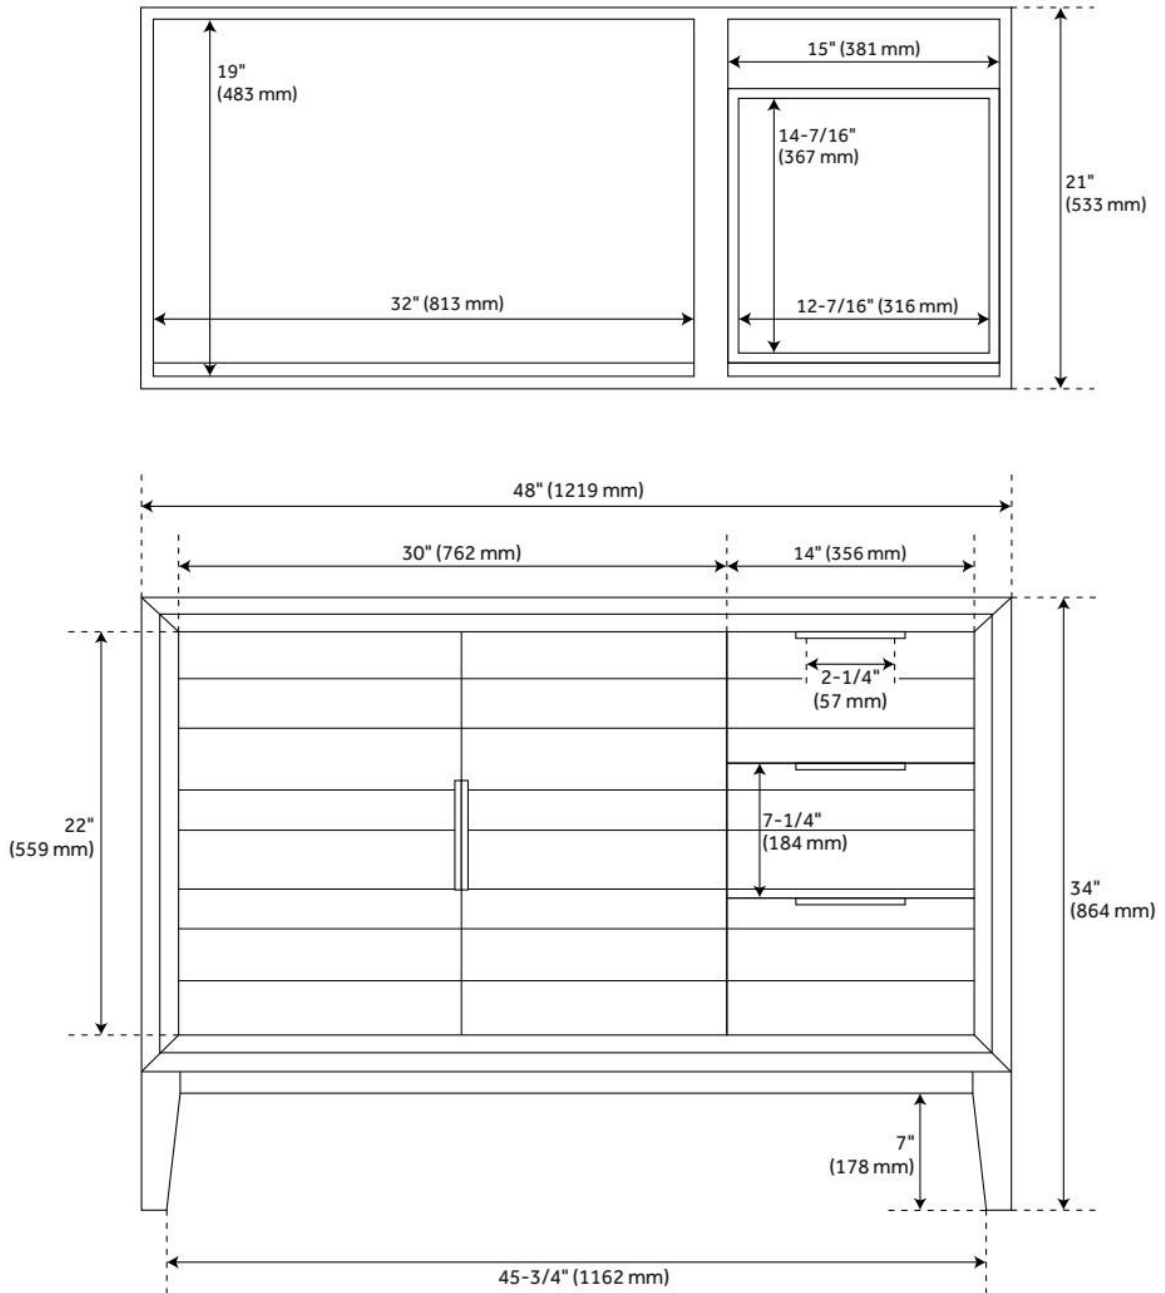

48" ALISO TEAK VANITY LEFT OFFSET RECT UNDERMOUNT SINK - CHARRED TIMBER BLACK -

SKU: 497587
Code: SH497587

FEATURES

Material: Teak
Product Finish: Charred Timber Black
Number of Doors: 2
Number of Drawers: 3
Soft-Close Hinges: Yes
Soft-Close Slides: Yes
Dovetail Drawers: Yes
Adjustable Shelves: Yes
Hardware Finish: Black
Built-In Adjusters: Yes

ASME A112.19.2/CSA B45.1, Massachusetts Accepted, LISTED ID: 506897

ADDITIONAL FEATURES

- Teak frame with engineered wood panels.
- Includes a matching backsplash and white porcelain sink.
- Polished Carrara Marble is sourced from Italy.
- Each stone top is carved from a single piece of stone and will feature natural variations.
- See Installation Instructions for directions to attach the vanity top and sink.
- All dimensions are ($\pm 1/2$ ").
- [Wood finish samples available.](#)

REVISED 5/31/2024

48" ALISO TEAK VANITY LEFT OFFSET RECT UNDERMOUNT SINK - CHARRED TIMBER BLACK -

SKU: 497587
Code: SH497587

REVISED 5/31/2024