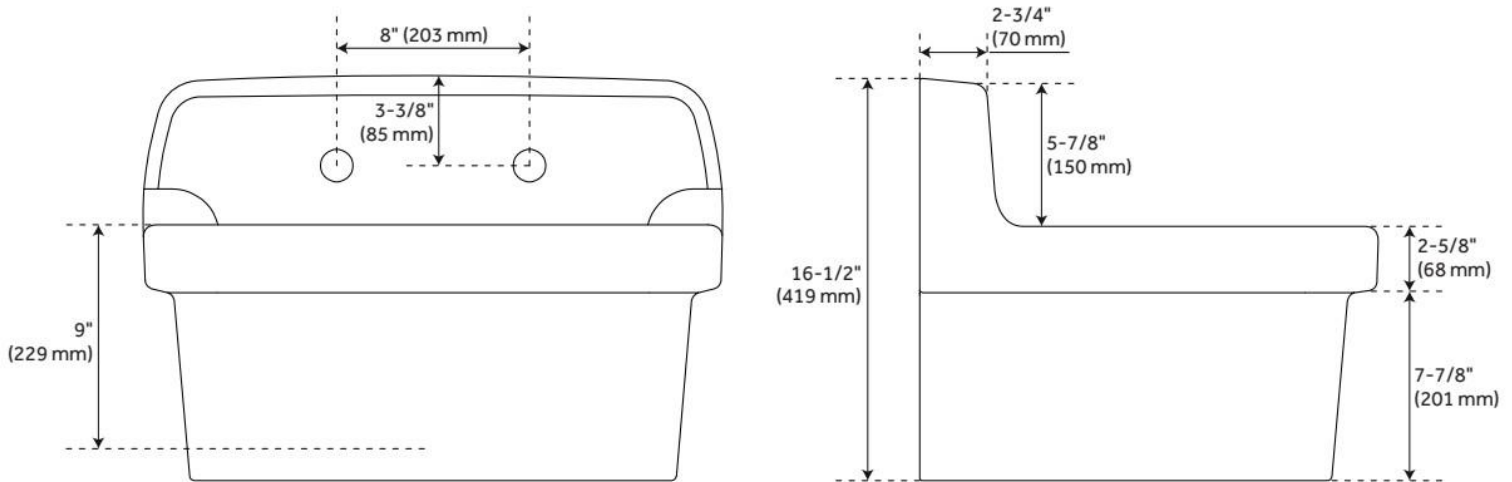

JESSAMY WALL-MOUNT UTILITY SINK

SKU: 497599
Code: SH497599

REVISED 7/5/2024