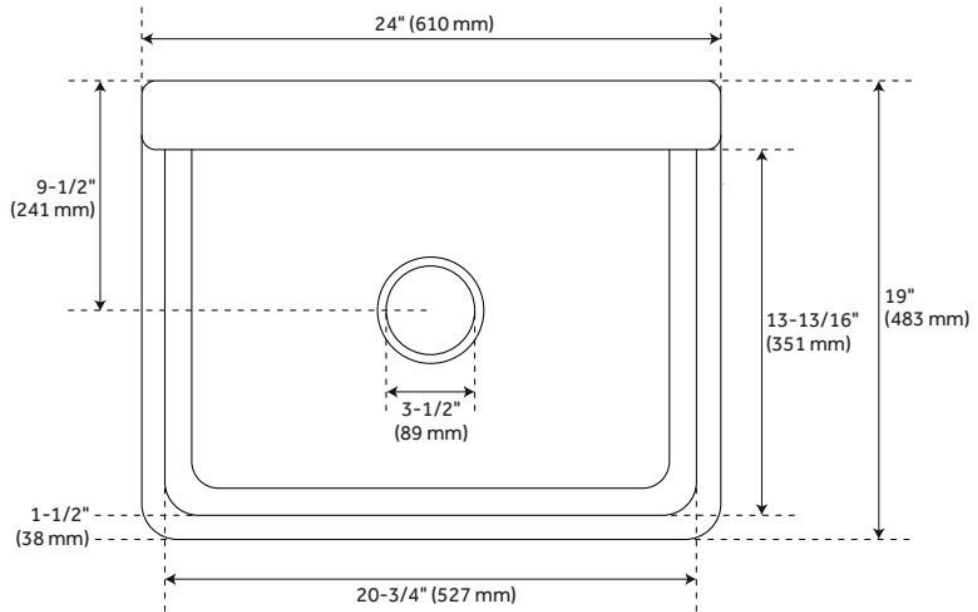

JESSAMY WALL-MOUNT UTILITY SINK

SKU: 497599
Code: SH497599

REVISED 7/5/2024