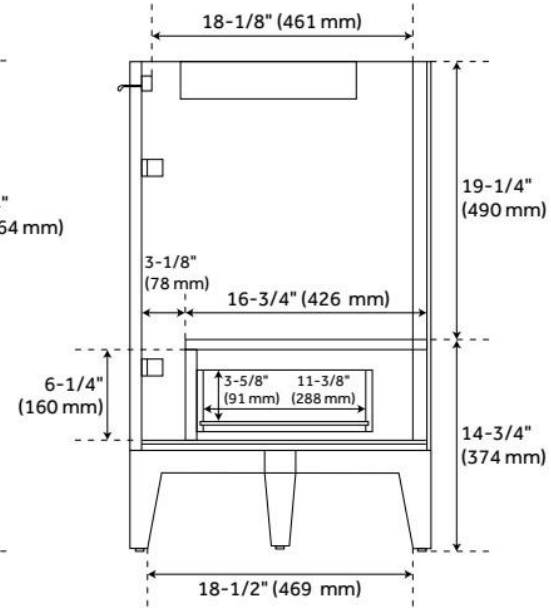

48" BAYLISS VANITY - STONEWARE WHITE - VANITY CABINET ONLY

SKU: 497806
Code: SH497806

FEATURES

Material: Wood
Product Finish: Stoneware White
Number of Doors: 2
Number of Drawers: 7
Soft-Close Hinges: Yes
Soft-Close Slides: Yes
Full Extension Drawer Slides: Yes
Dovetail Drawers: Yes
Adjustable Shelves: No
Hardware Finish: Brushed Nickel
Hardware Material: Brass
Built-In Adjusters: Yes

ADDITIONAL FEATURES

- Solid wood frame with engineered wood panels and oak overlay.
- See Installation Instructions for directions to attach the vanity top and sink.
- All dimensions are ($\pm 1/2''$).
- [Wood finish samples available.](#)

REVISED 7/26/2024

48" BAYLISS VANITY - STONEWARE WHITE - VANITY CABINET ONLY

SKU: 497806
Code: SH497806

REVISED 7/26/2024