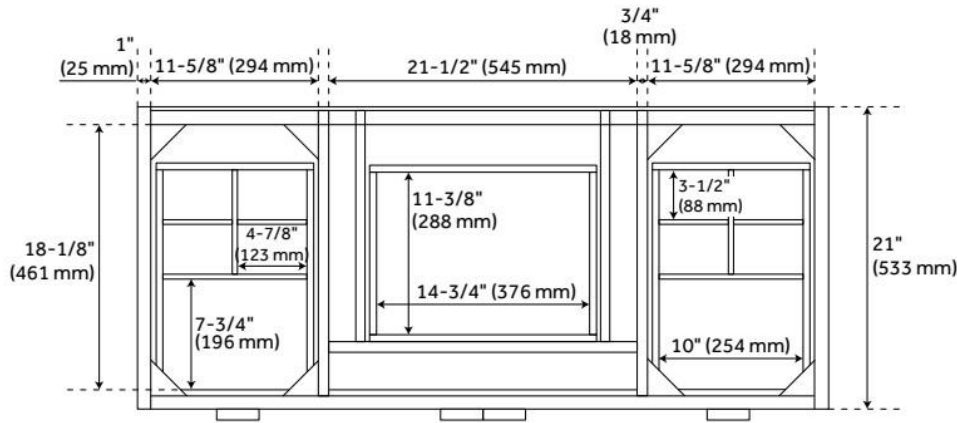

48" BAYLISS VANITY - STONEWARE WHITE - VANITY CABINET ONLY

SKU: 497806
Code: SH497806

FEATURES

Material: Wood
Product Finish: Stoneware White
Number of Doors: 2
Number of Drawers: 7
Soft-Close Hinges: Yes
Soft-Close Slides: Yes
Full Extension Drawer Slides: Yes
Dovetail Drawers: Yes
Adjustable Shelves: No
Hardware Finish: Brushed Nickel
Hardware Material: Brass
Built-In Adjusters: Yes

ADDITIONAL FEATURES

- Solid wood frame with engineered wood panels and oak overlay.
- See Installation Instructions for directions to attach the vanity top and sink.
- All dimensions are ($\pm 1/2''$).
- [Wood finish samples available.](#)

REVISED 7/26/2024

48" BAYLISS VANITY - STONEWARE WHITE - VANITY CABINET ONLY

SKU: 497806
Code: SH497806

REVISED 7/26/2024