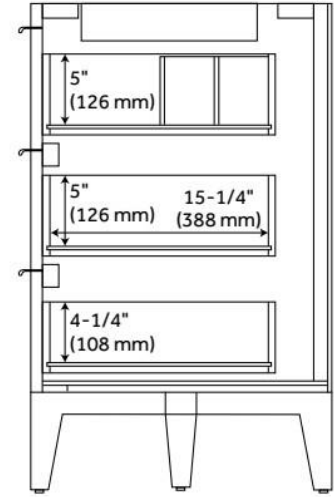

48" BAYLISS VANITY - STONEWARE WHITE - VANITY CABINET ONLY

SKU: 497806
Code: SH497806

FEATURES

Material: Wood
Product Finish: Stoneware White
Number of Doors: 2
Number of Drawers: 7
Soft-Close Hinges: Yes
Soft-Close Slides: Yes
Full Extension Drawer Slides: Yes
Dovetail Drawers: Yes
Adjustable Shelves: No
Hardware Finish: Brushed Nickel
Hardware Material: Brass
Built-In Adjusters: Yes

ADDITIONAL FEATURES

- Solid wood frame with engineered wood panels and oak overlay.
- See Installation Instructions for directions to attach the vanity top and sink.
- All dimensions are ($\pm 1/2''$).
- [Wood finish samples available.](#)

REVISED 7/26/2024

48" BAYLISS VANITY - STONEWARE WHITE - VANITY CABINET ONLY

SKU: 497806
Code: SH497806

REVISED 7/26/2024