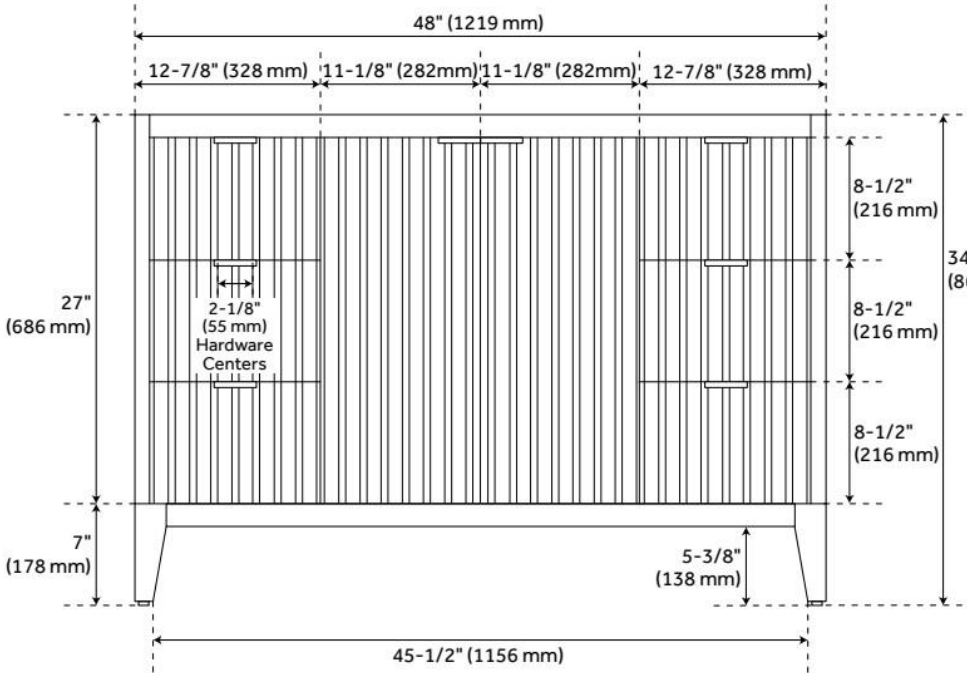

48" BAYLISS VANITY - STONEWARE WHITE - VANITY CABINET ONLY

SKU: 497806
Code: SH497806

FEATURES

Material: Wood
Product Finish: Stoneware White
Number of Doors: 2
Number of Drawers: 7
Soft-Close Hinges: Yes
Soft-Close Slides: Yes
Full Extension Drawer Slides: Yes
Dovetail Drawers: Yes
Adjustable Shelves: No
Hardware Finish: Brushed Nickel
Hardware Material: Brass
Built-In Adjusters: Yes

ADDITIONAL FEATURES

- Solid wood frame with engineered wood panels and oak overlay.
- See Installation Instructions for directions to attach the vanity top and sink.
- All dimensions are ($\pm 1/2''$).
- [Wood finish samples available.](#)

REVISED 7/26/2024

48" BAYLISS VANITY - STONEWARE WHITE - VANITY CABINET ONLY

SKU: 497806
Code: SH497806

REVISED 7/26/2024