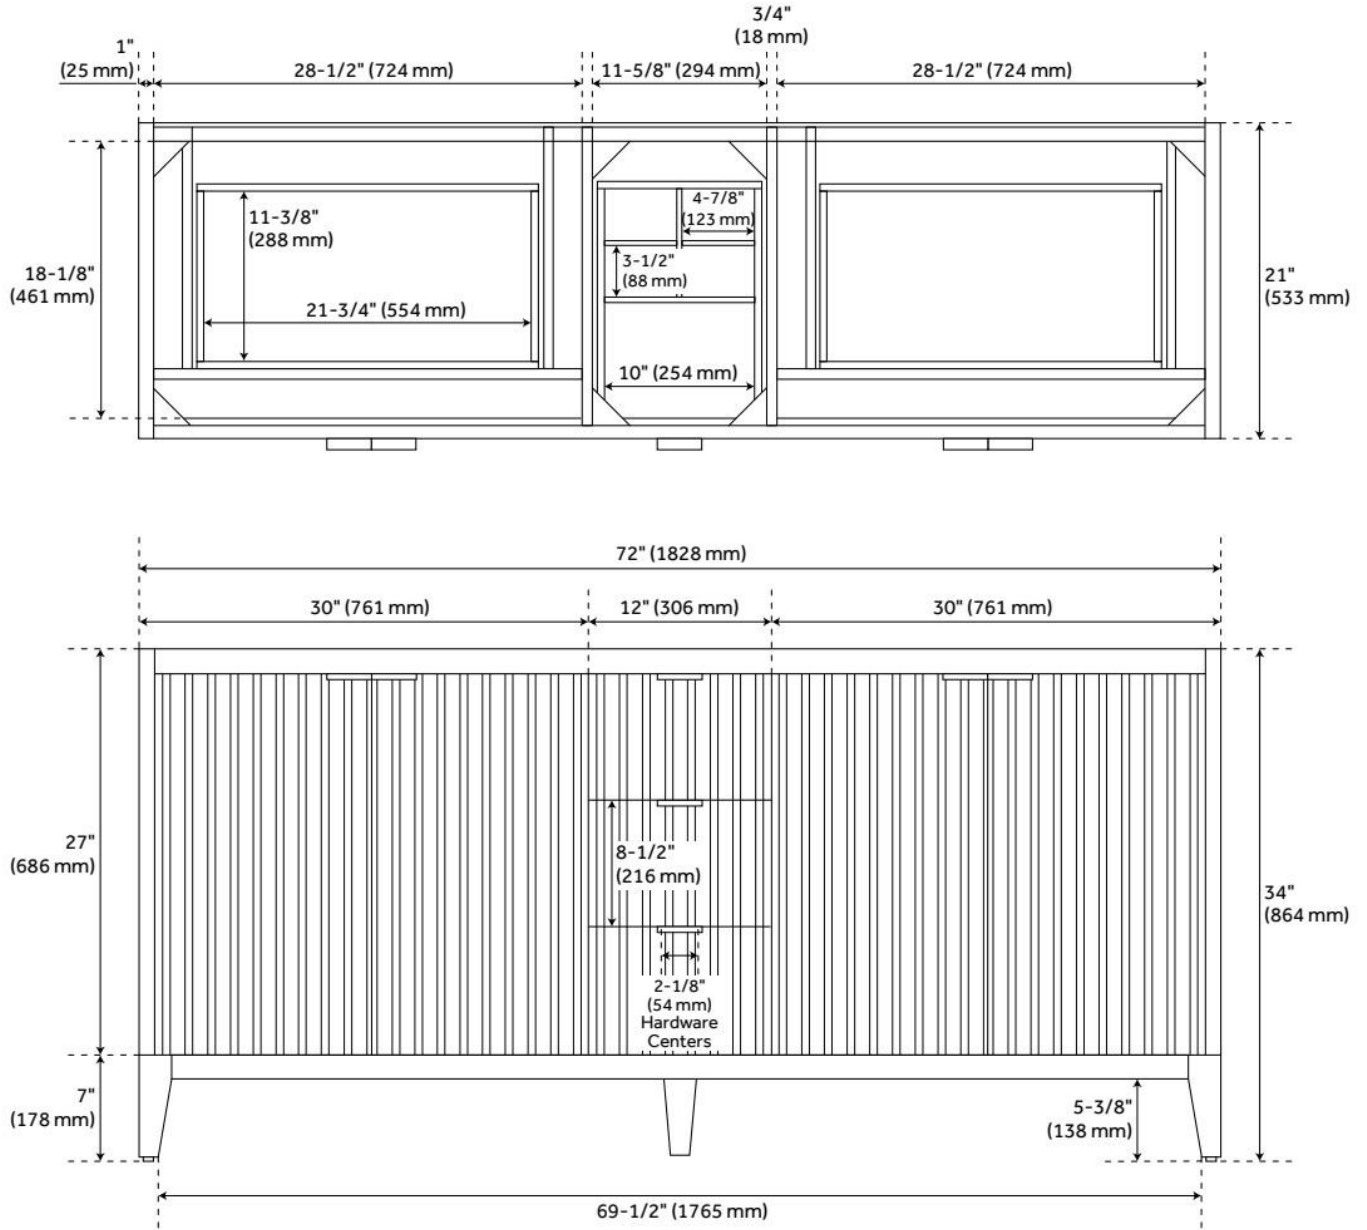

72" BAYLISS VANITY - STONEWARE WHITE - VANITY CABINET ONLY

SKU: 497807
Code: SH497807

REVISED 7/26/2024