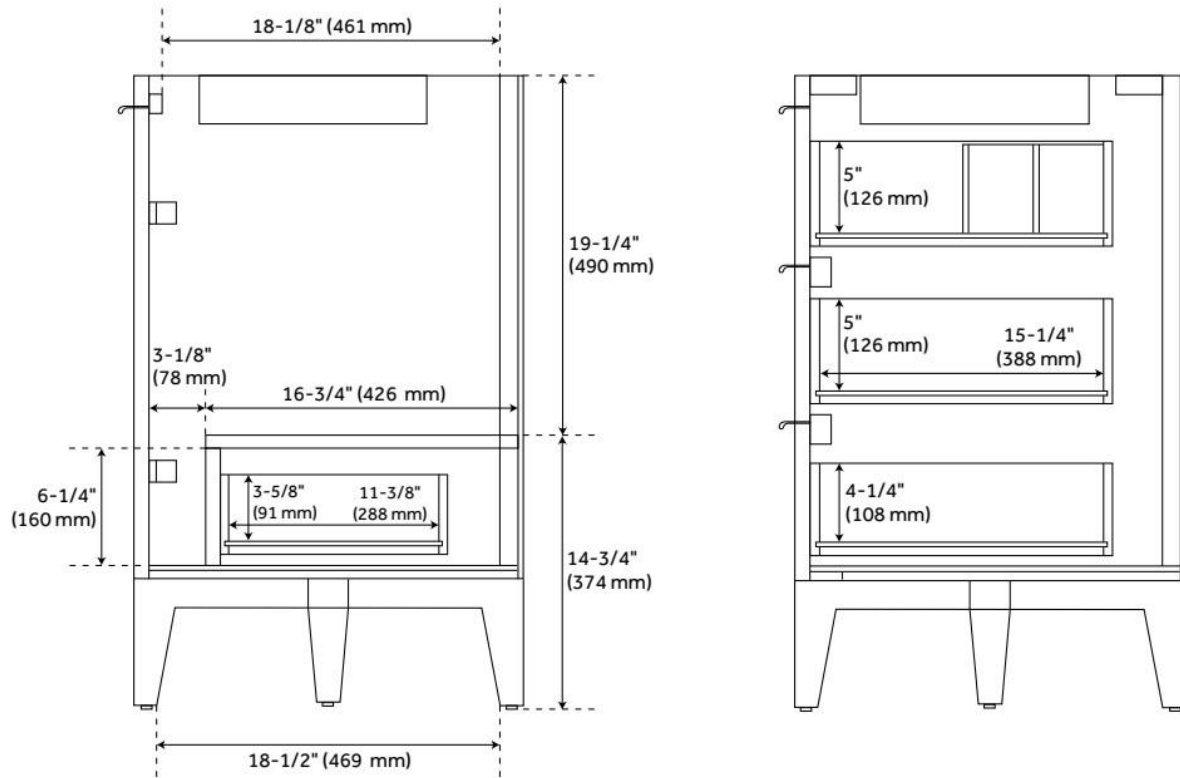

72" BAYLISS VANITY - STONEWARE WHITE - VANITY CABINET ONLY

SKU: 497807
Code: SH497807

REVISED 7/26/2024