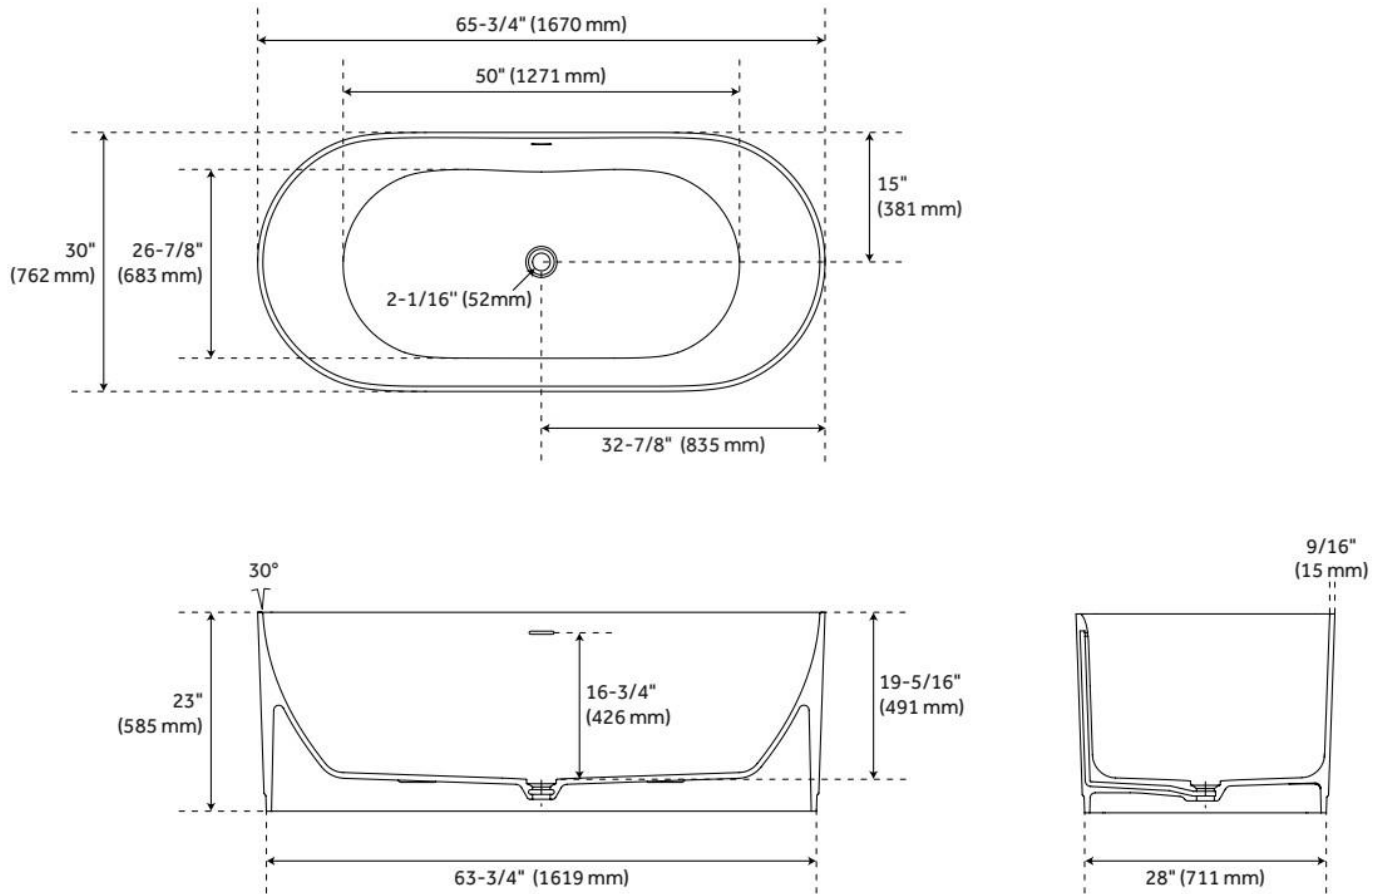

66" LOLANI SOLID SURFACE FREESTANDING TUB

SKU: 498175
Code: SH498175

FEATURES

Tub Material: Solid Surface
Product Finish: White
Shape: Oval
Tub Drain Placement: Center
Drain Included: Yes
Overflow Type: Yes - Integral
Drain and Overflow Finish: White
Water Depth to Overflow: 16-3/4"
Water Capacity (Gallons): 95.1
Built-In Adjusters: Yes
Tub Weight Uncrated (lbs): 386.5
Optional Accessory: SH653PVC, SH653ABS, SH653CI

CSA B45.5/IAPMO Z124, Massachusetts Accepted, LISTED ID: SHLO1120011WH

ADDITIONAL FEATURES

- Exterior and interior of tub has a gloss finish.
- Optional Quick Connect Drop-In Drain Kit Includes:
 - Floor Plate, 1-1/2" PVC Pipe, 2" x 1-1/2" Trap Adapters, 1 Brass Threaded, 1 Brass Unthreaded Tailpiece and Plug.
 - Installs above your subfloor, but underneath your cement floor or tile, so you do not need access below the fixture.

REVISED 10/22/2024

66" LOLANI SOLID SURFACE FREESTANDING TUB

SKU: 498175
Code: SH498175

REVISED 10/22/2024