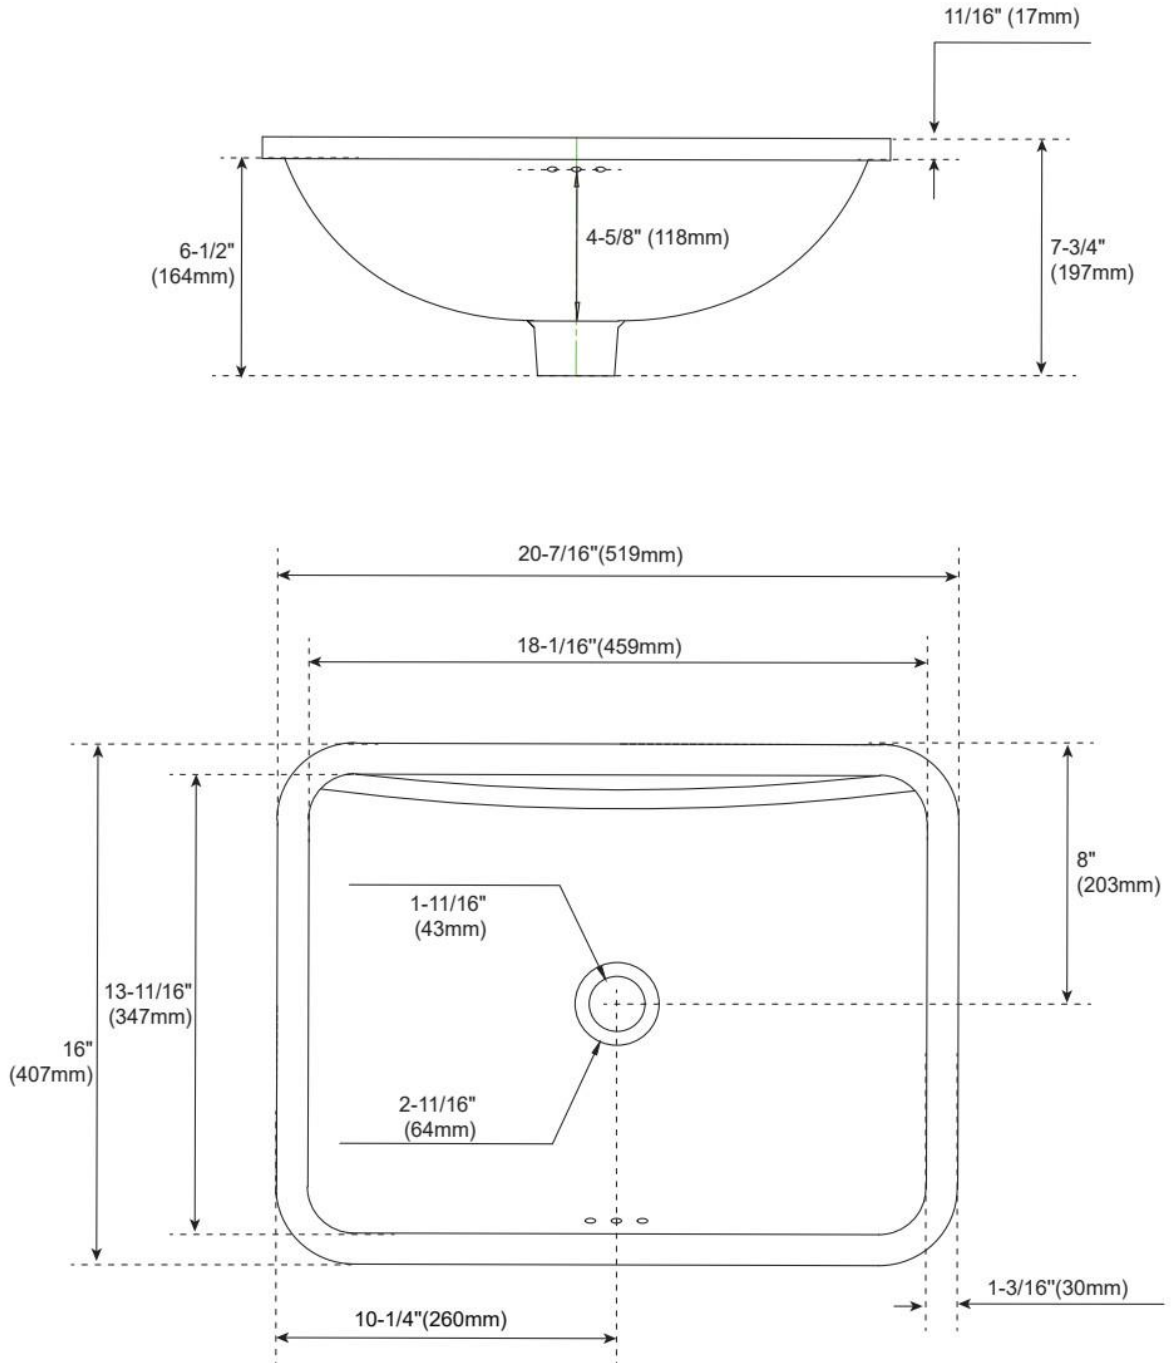

20" MANGROVE RECTANGULAR VITREOUS CHINA UNDERMOUNT BATHROOM SINK - WHITE

SKU: 498227
Code: SH129018

FEATURES

Material: Vitreous China
Product Finish: White
Installation Type: Undermount
Shape: Rectangle
Drain Placement: Center
Fits Drain Hole Size: 1-2/3"
Overflow Hole: Yes
Mounting Hardware Included: Yes

ASME A112.19.2/CSA B45.1, Massachusetts Accepted, LISTED ID: SH129018WH

ADDITIONAL FEATURES

REVISED 4/17/2026

20" MANGROVE RECTANGULAR VITREOUS CHINA UNDERMOUNT BATHROOM SINK - WHITE

SKU: 498227
Code: SH129018

Dimensions of fixtures are nominal and may vary within the range of tolerance established by ASME A112.19.2.

REVISED 4/17/2026