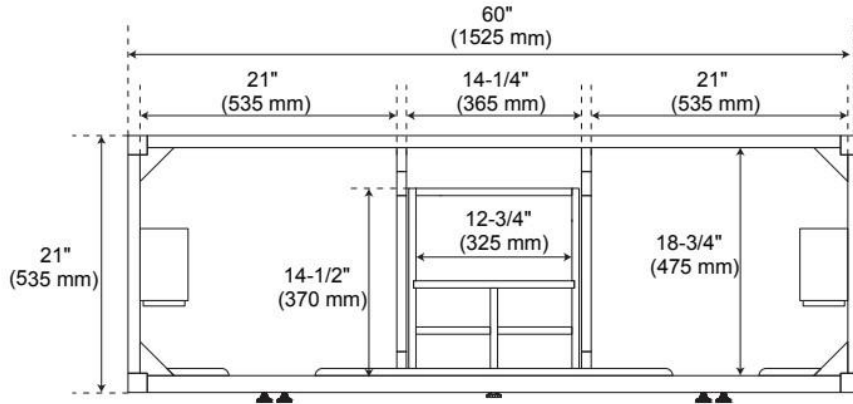

60" NIKOLAI DOUBLE VANITY WITH OUTLETS - WINTERLAND WALNUT - VANITY CABINET ONLY

SKU: 500599

Code: SH66160052

REVISED 3/10/2025