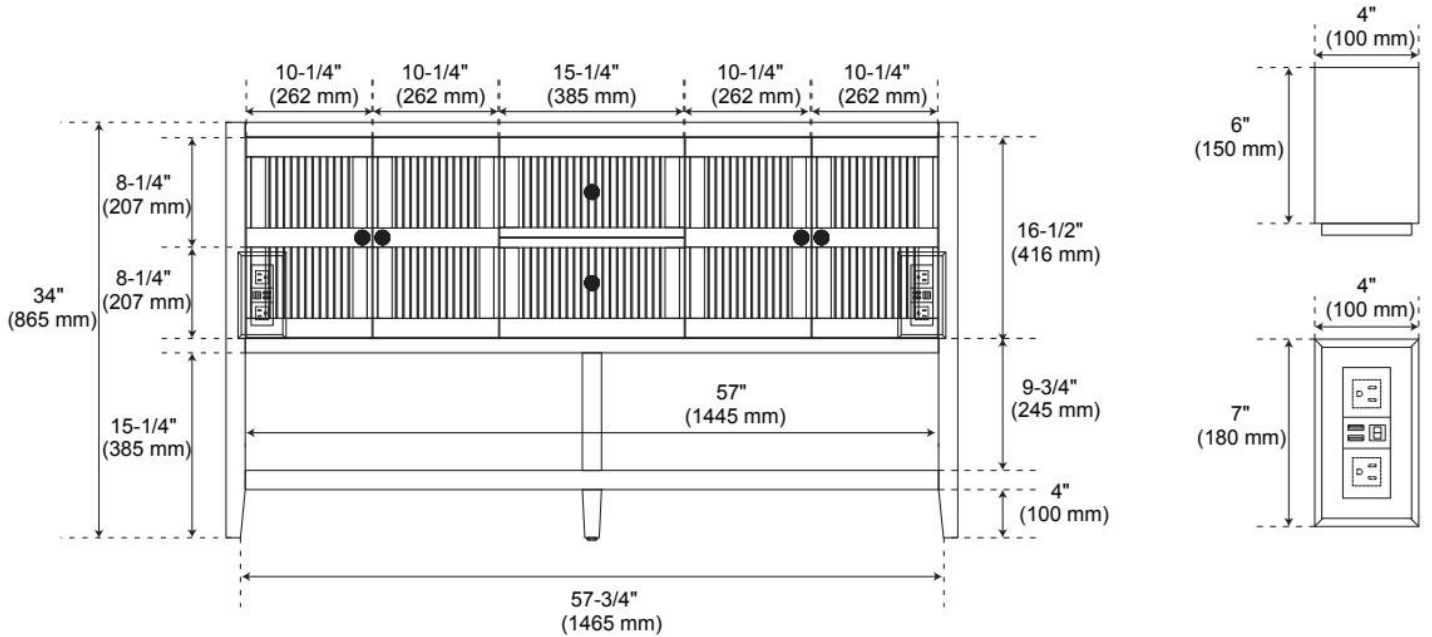

60" NIKOLAI DOUBLE VANITY WITH OUTLETS - WINTERLAND WALNUT - VANITY CABINET ONLY

SKU: 500599

Code: SH66160052

REVISED 3/10/2025