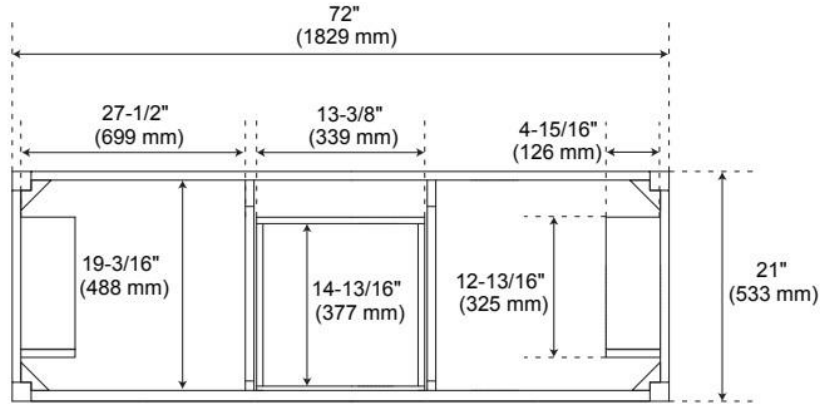

72" ARRIETTY DOUBLE VANITY WITH OUTLETS - NATURAL BAMBOO - VANITY CABINET ONLY

SKU: 500626
Code: SH661720053

REVISED 12/13/2024