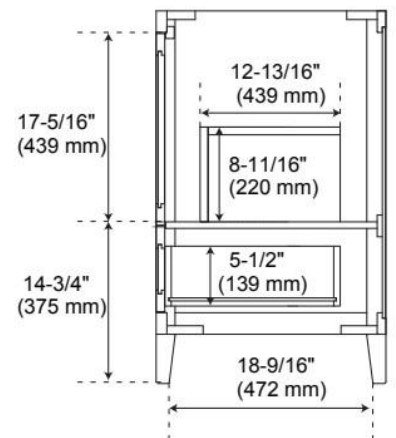

72" ARRIETTY DOUBLE VANITY WITH OUTLETS - NATURAL BAMBOO - VANITY CABINET ONLY

SKU: 500626
Code: SH661720053

REVISED 12/13/2024