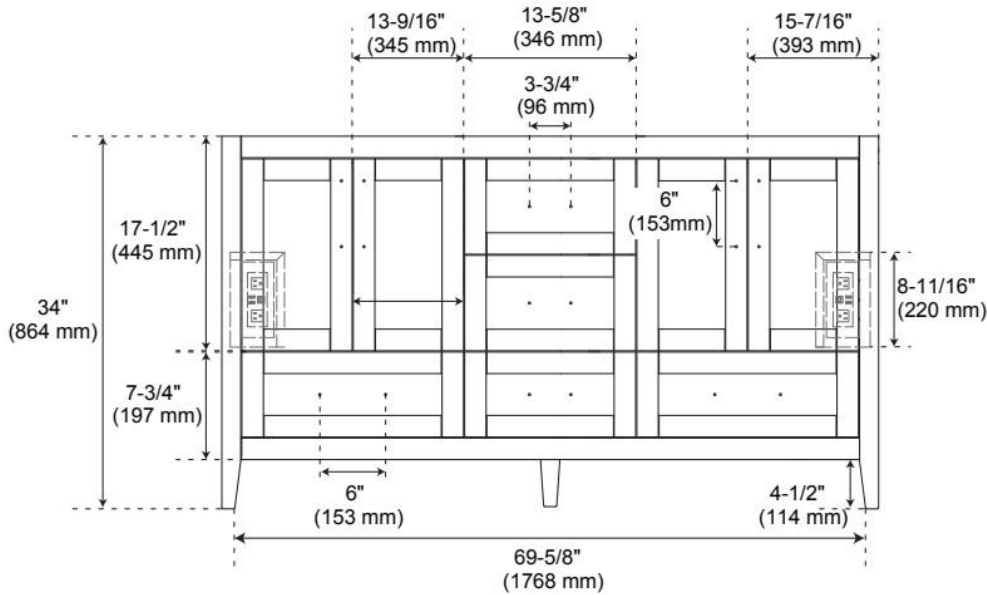

72" ARRIETTY DOUBLE VANITY WITH OUTLETS - NATURAL BAMBOO - VANITY CABINET ONLY

SKU: 500626
Code: SH661720053

REVISED 12/13/2024