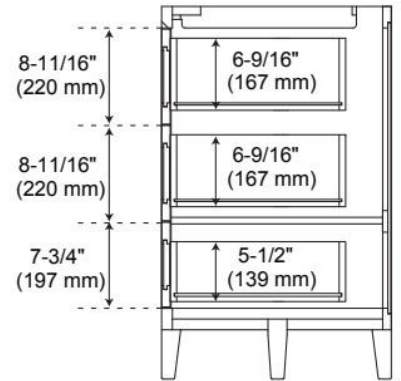

72" ARRIETTY DOUBLE VANITY WITH OUTLETS - NATURAL BAMBOO - VANITY CABINET ONLY

SKU: 500626
Code: SH661720053

REVISED 12/13/2024