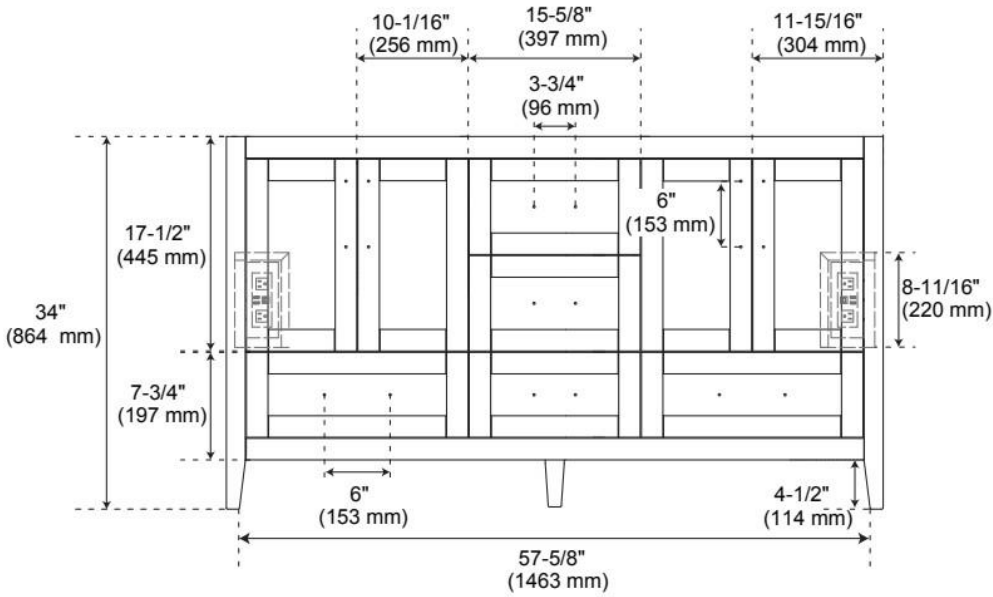

60" ARRIETTY DOUBLE VANITY WITH OUTLETS - NATURAL BAMBOO - VANITY CABINET ONLY

SKU: 500627

Code: SH66160053

FEATURES

Material: Bamboo
Product Finish: Natural Bamboo
Number of Doors: 4
Number of Drawers: 5
Soft-Close Hinges: Yes
Soft-Close Slides: Yes
Dovetail Drawers: Yes
Adjustable Shelves: No
Electrical Outlet: Yes
Hardware Finish: Polished Nickel
Hardware Material: Brass
Built-In Adjusters: Yes

UL-962A, CAN/CSA-C22.2 No. 308

ADDITIONAL FEATURES

- Two built-in power boxes (located behind each set of doors) feature two outlets and two USB ports each.
- See Installation Instructions for directions to attach the vanity top and sink.
- All dimensions are ($\pm 1/2''$).

REVISED 12/13/2024

60" ARRIETTY DOUBLE VANITY WITH OUTLETS - NATURAL BAMBOO - VANITY CABINET ONLY

SKU: 500627

Code: SH66160053

REVISED 12/13/2024