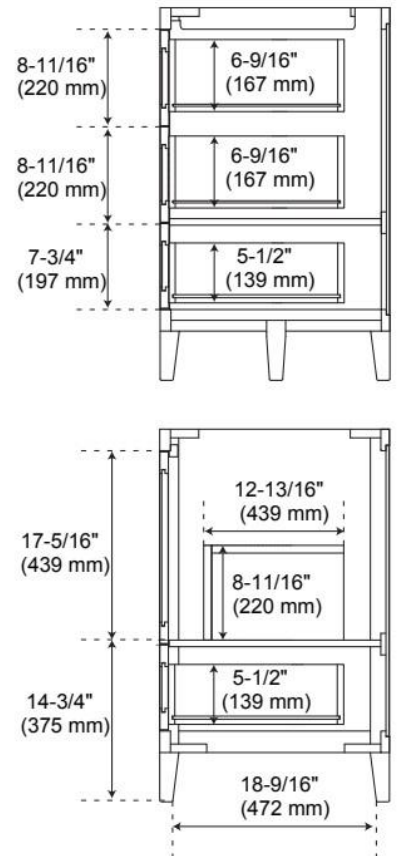

60" ARRIETTY DOUBLE VANITY WITH OUTLETS - NATURAL BAMBOO - VANITY CABINET ONLY

SKU: 500627

Code: SH66160053

FEATURES

Material: Bamboo
Product Finish: Natural Bamboo
Number of Doors: 4
Number of Drawers: 5
Soft-Close Hinges: Yes
Soft-Close Slides: Yes
Dovetail Drawers: Yes
Adjustable Shelves: No
Electrical Outlet: Yes
Hardware Finish: Polished Nickel
Hardware Material: Brass
Built-In Adjusters: Yes

UL-962A, CAN/CSA-C22.2 No. 308

ADDITIONAL FEATURES

- Two built-in power boxes (located behind each set of doors) feature two outlets and two USB ports each.
- See Installation Instructions for directions to attach the vanity top and sink.
- All dimensions are ($\pm 1/2''$).

REVISED 12/13/2024

60" ARRIETTY DOUBLE VANITY WITH OUTLETS - NATURAL BAMBOO - VANITY CABINET ONLY

SKU: 500627

Code: SH66160053

REVISED 12/13/2024