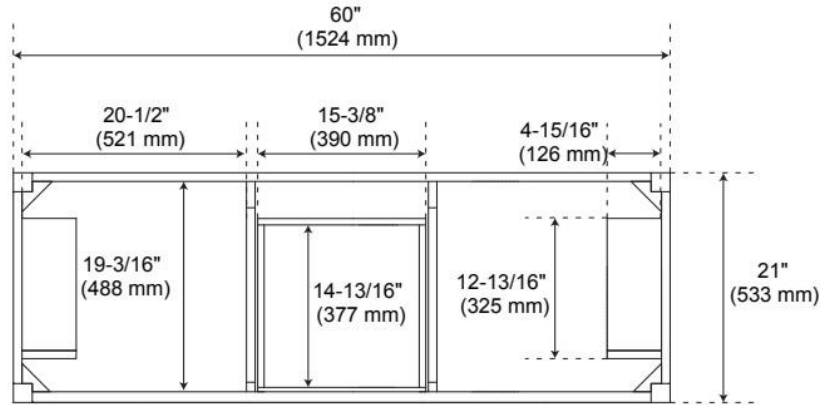

60" ARRIETTY DOUBLE VANITY WITH OUTLETS - NATURAL BAMBOO - VANITY CABINET ONLY

SKU: 500627

Code: SH66160053

FEATURES

Material: Bamboo
Product Finish: Natural Bamboo
Number of Doors: 4
Number of Drawers: 5
Soft-Close Hinges: Yes
Soft-Close Slides: Yes
Dovetail Drawers: Yes
Adjustable Shelves: No
Electrical Outlet: Yes
Hardware Finish: Polished Nickel
Hardware Material: Brass
Built-In Adjusters: Yes

UL-962A, CAN/CSA-C22.2 No. 308

ADDITIONAL FEATURES

- Two built-in power boxes (located behind each set of doors) feature two outlets and two USB ports each.
- See Installation Instructions for directions to attach the vanity top and sink.
- All dimensions are ($\pm 1/2''$).

REVISED 12/13/2024

60" ARRIETTY DOUBLE VANITY WITH OUTLETS - NATURAL BAMBOO - VANITY CABINET ONLY

SKU: 500627

Code: SH66160053

REVISED 12/13/2024