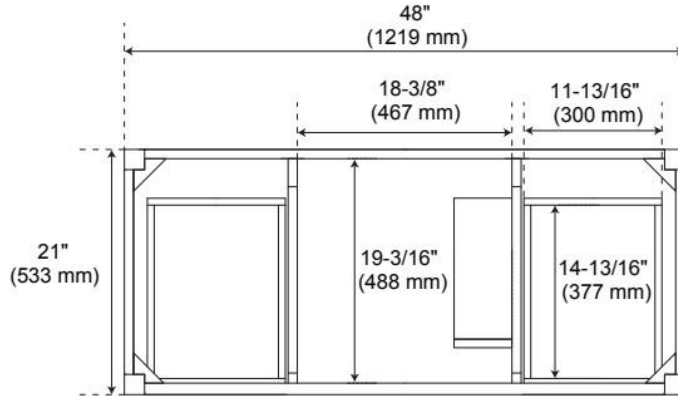

48" ARRIETTY VANITY WITH OUTLET - NATURAL BAMBOO - VANITY CABINET ONLY

SKU: 500628
Code: SH661480053

FEATURES

Material: Bamboo
Product Finish: Natural Bamboo
Number of Doors: 2
Number of Drawers: 7
Soft-Close Hinges: Yes
Soft-Close Slides: Yes
Dovetail Drawers: Yes
Adjustable Shelves: No
Electrical Outlet: Yes
Hardware Finish: Polished Nickel
Hardware Material: Brass
Built-In Adjusters: Yes

UL-962A, CAN/CSA-C22.2 No. 308

ADDITIONAL FEATURES

- A built-in power box features two outlets and two USB ports.
- See Installation Instructions for directions to attach the vanity top and sink.
- All dimensions are ($\pm 1/2"$).

REVISED 12/13/2024

48" ARRIETTY VANITY WITH OUTLET - NATURAL BAMBOO - VANITY CABINET ONLY

SKU: 500628
Code: SH661480053

REVISED 12/13/2024