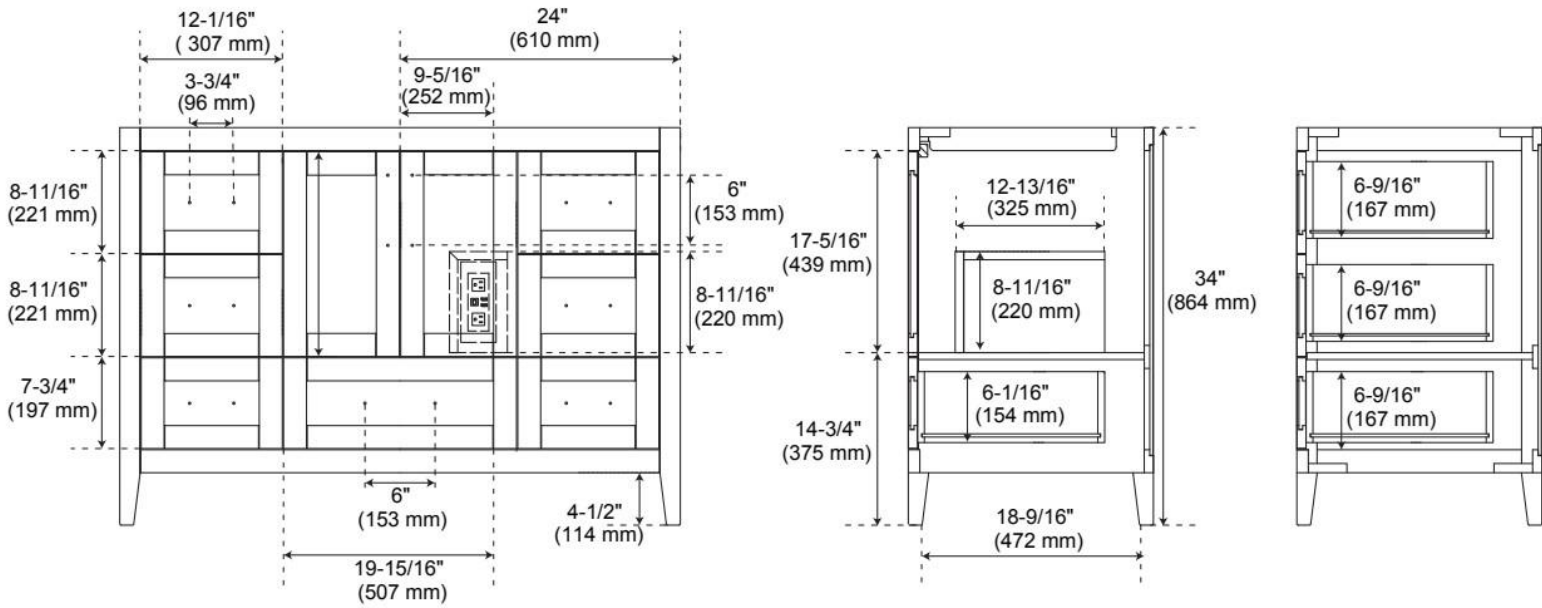

48" ARRIETTY VANITY WITH OUTLET - NATURAL BAMBOO - VANITY CABINET ONLY

SKU: 500628
Code: SH661480053

FEATURES

Material: Bamboo
Product Finish: Natural Bamboo
Number of Doors: 2
Number of Drawers: 7
Soft-Close Hinges: Yes
Soft-Close Slides: Yes
Dovetail Drawers: Yes
Adjustable Shelves: No
Electrical Outlet: Yes
Hardware Finish: Polished Nickel
Hardware Material: Brass
Built-In Adjusters: Yes

UL-962A, CAN/CSA-C22.2 No. 308

ADDITIONAL FEATURES

- A built-in power box features two outlets and two USB ports.
- See Installation Instructions for directions to attach the vanity top and sink.
- All dimensions are ($\pm 1/2"$).

REVISED 12/13/2024

48" ARRIETTY VANITY WITH OUTLET - NATURAL BAMBOO - VANITY CABINET ONLY

SKU: 500628
Code: SH661480053

REVISED 12/13/2024