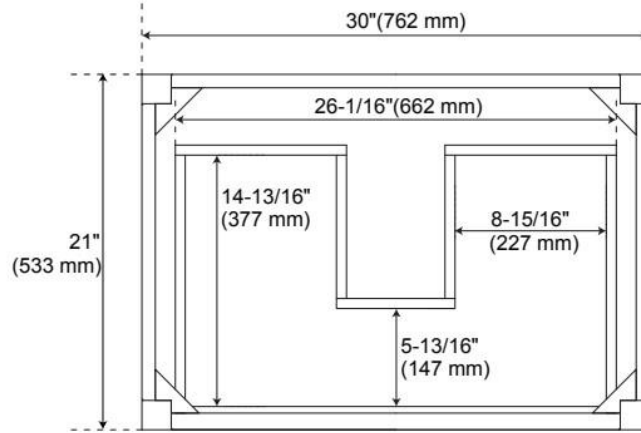

30" ARRIETTY VANITY - NATURAL BAMBOO - VANITY CABINET ONLY

SKU: 500629

Code: SH66130053

REVISED 12/13/2024