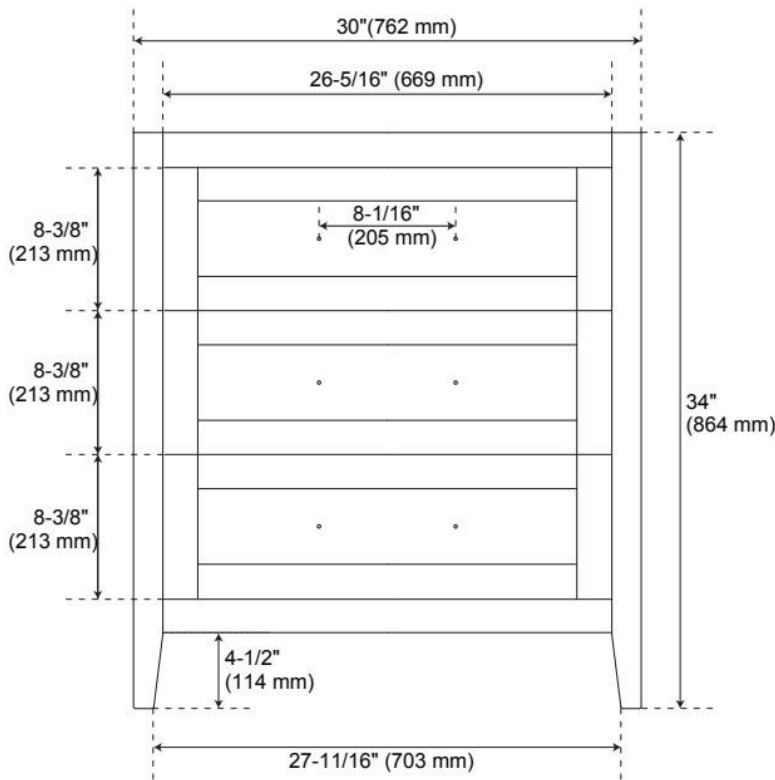

30" ARRIETTY VANITY - NATURAL BAMBOO - VANITY CABINET ONLY

SKU: 500629

Code: SH66130053

REVISED 12/13/2024