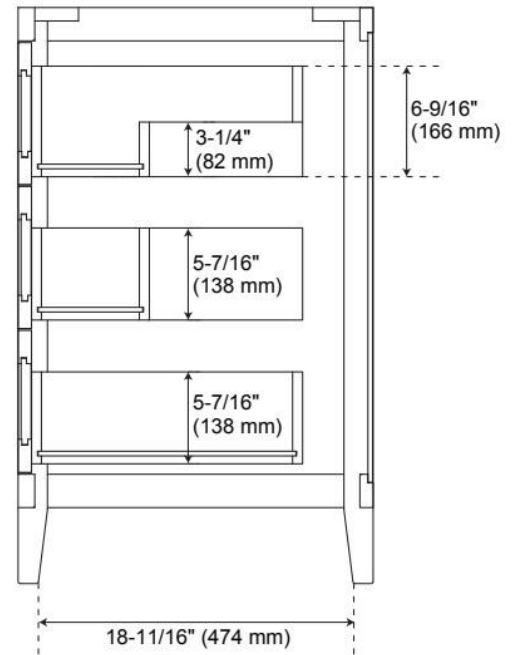

## ADDITIONAL FEATURES

- See Installation Instructions for directions to attach the vanity top and sink.
- All dimensions are ( $\pm 1/2$ ").

REVISED 12/13/2024

# 30" ARRIETTY VANITY - NATURAL BAMBOO - VANITY CABINET ONLY

SKU: 500629

Code: SH66130053

REVISED 12/13/2024