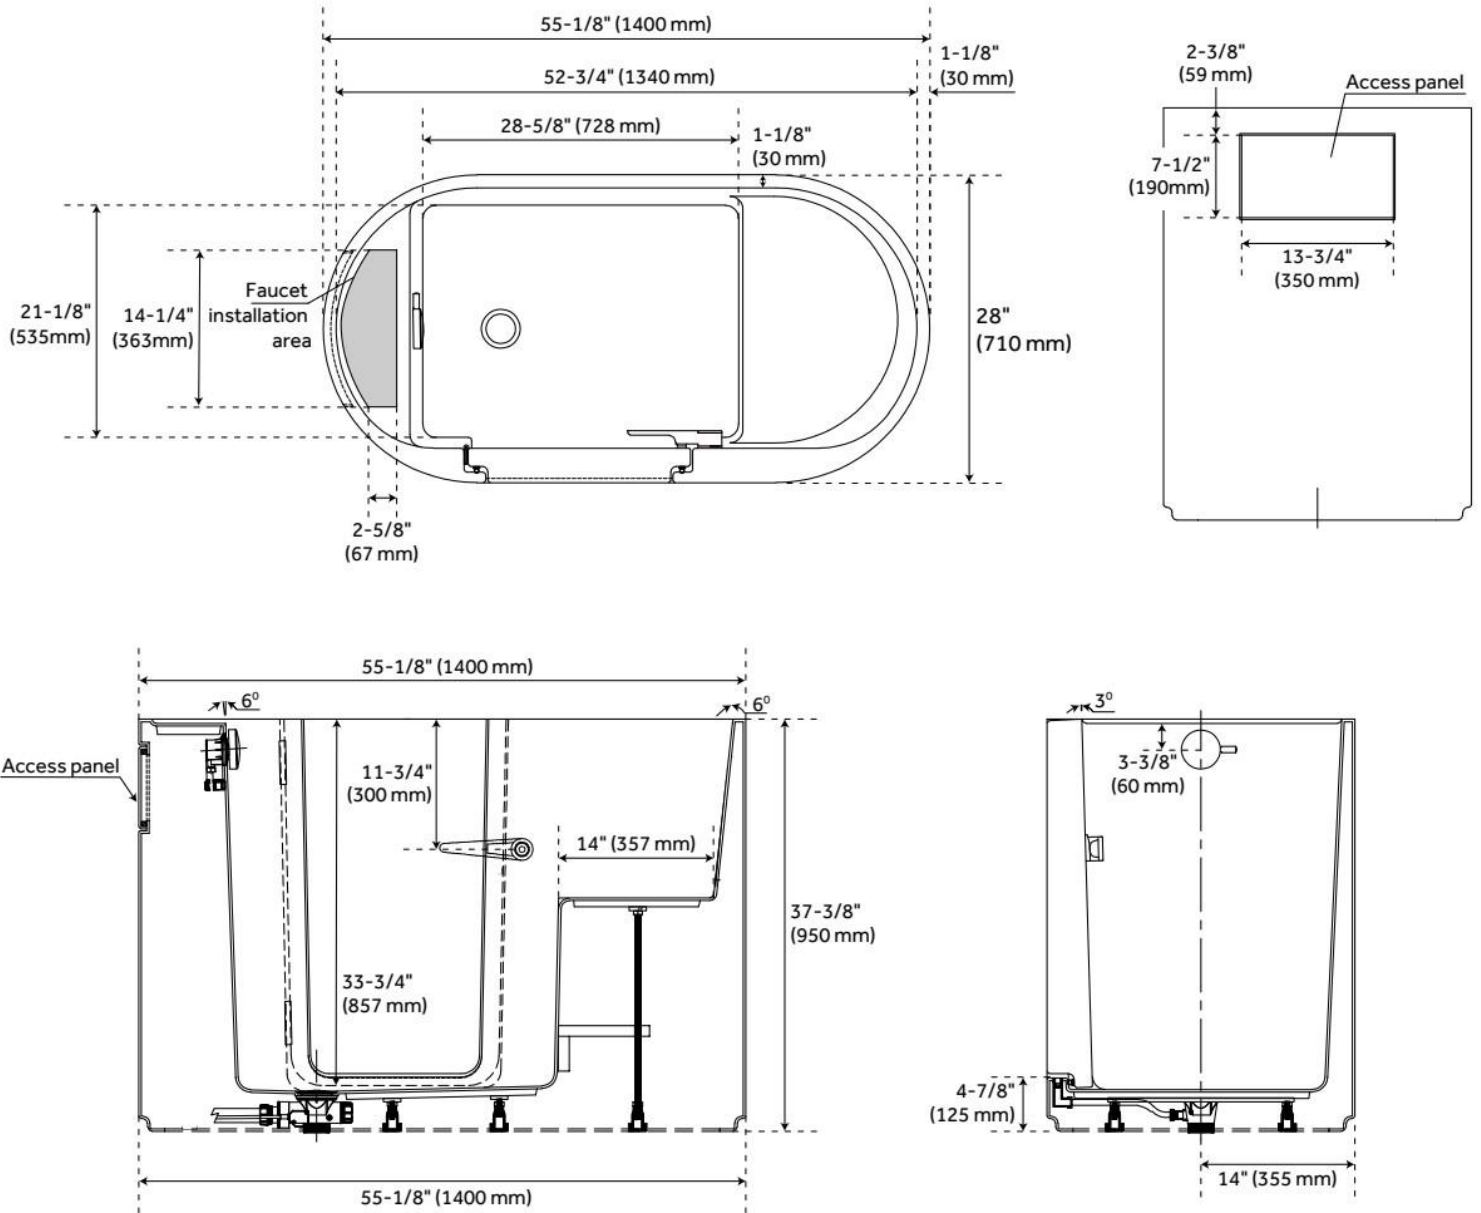

55" KAMIZA WALK-IN FREESTANDING JAPANESE SOAKING TUB

SKU: 500692

Code: SHKZ112163

FEATURES

Tub Material: Acrylic
Product Finish: White
Shape: Oval
Tub Drain Placement: End
Drain Included: Yes
Drain and Overflow Finish: Chrome
Water Depth to Overflow: 29-5/8"
Water Capacity (Gallons): 73.2
Built-In Adjusters: Yes
Tub Weight Uncrated (lbs): 220
Optional Accessory: SH653PVC

CSA B45.5/IAPMO Z124, CSA C22.2 No. 218.2, ASME A112.19.15, Massachusetts Accepted, UL 1795, LISTED ID: SHKZ112163WH

ADDITIONAL FEATURES

- Deck space to accommodate roman tub filler.
- Access panel included for easy faucet installation.
- Door allows for easy entry & exit of bathtub.
- 17-1/2" seat height.
- Soaking Depth: 29-5/8".
- Easy threshold to get into the tub: 4-7/8".
- Included heated seat for increased comfort.
- Optional Quick Connect Drop-In Drain Kit Includes:
 - Floor Plate, 1-1/2" PVC Pipe, 2" x 1-1/2" Trap Adapters, 1 Brass Threaded, 1 Brass Unthreaded Tailpiece and Plug.
 - Installs above your subfloor, but underneath your cement floor or tile, so you do not need access below the fixture.

REVISED 7/24/2025

55" KAMIZA WALK-IN FREESTANDING JAPANESE SOAKING TUB

SKU: 500692

Code: SHKZ112163

Dimensions of fixtures are nominal and may vary within the range of tolerance established by CSA B45.5-17/IAPMO Z124-2017.