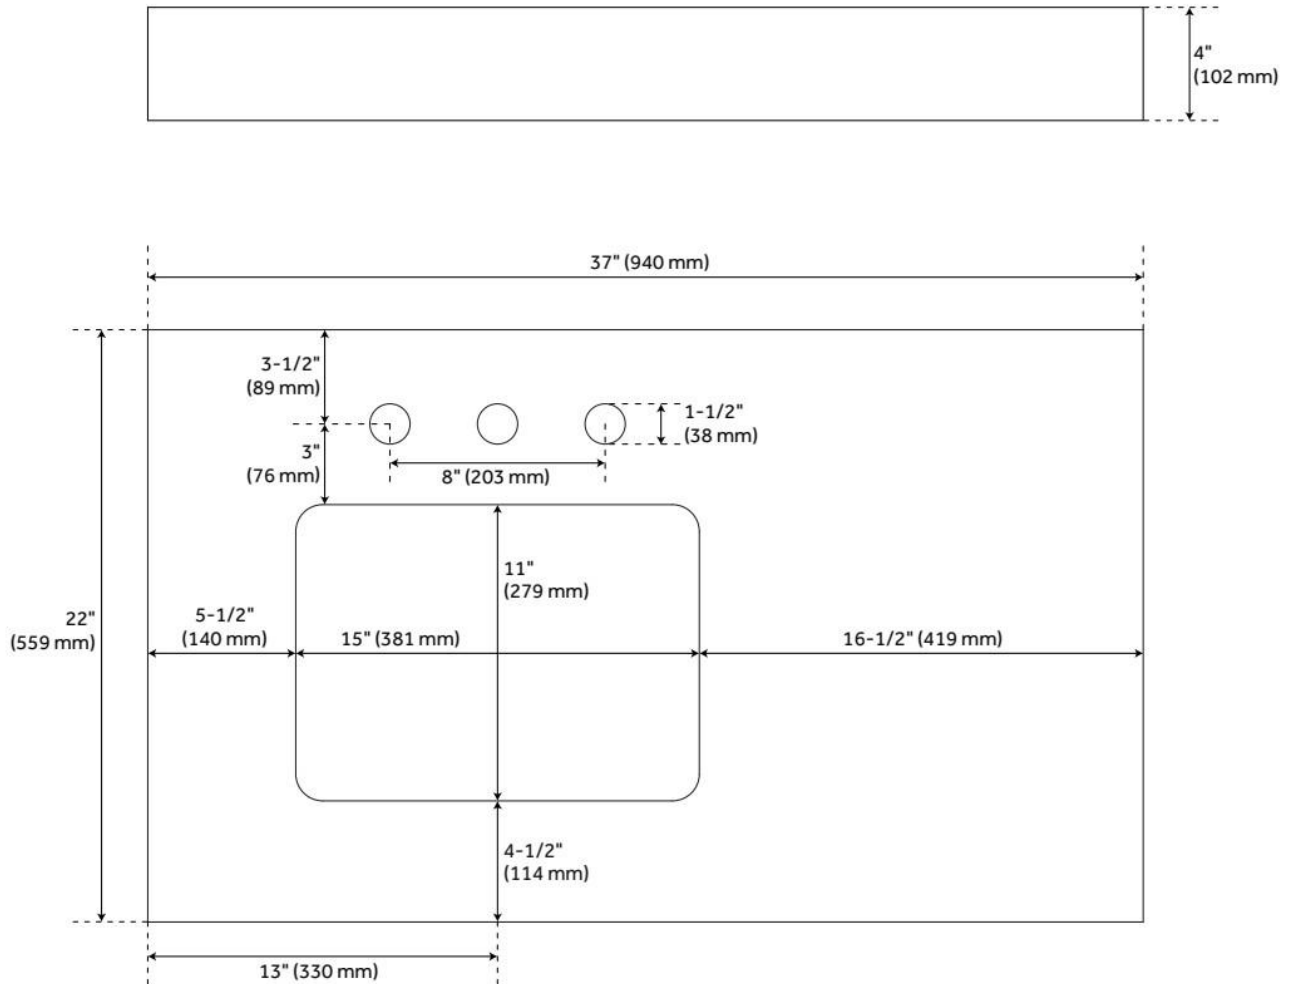

# 37" X 22" 3CM QUARTZ VANITY TOP WITH LEFT OFFSET RECTANGULAR SINK - ARCTIC WHITE - 8"

SKU: 559033  
Code: SH559033

## ADDITIONAL FEATURES

- Includes quartz countertop, backsplash, and white porcelain sink.
- Matching right or left sidesplash sold separately.
- To clean, add a few drops of mild cleanser, rinse with water and wipe dry.
- Faucets sold separately.
- See Installation Instructions for directions to attach the vanity top and sink.

# 37" X 22" 3CM QUARTZ VANITY TOP WITH LEFT OFFSET RECTANGULAR SINK - ARCTIC WHITE - 8"

SKU: 559033  
Code: SH559033

REVISED 11/18/2024