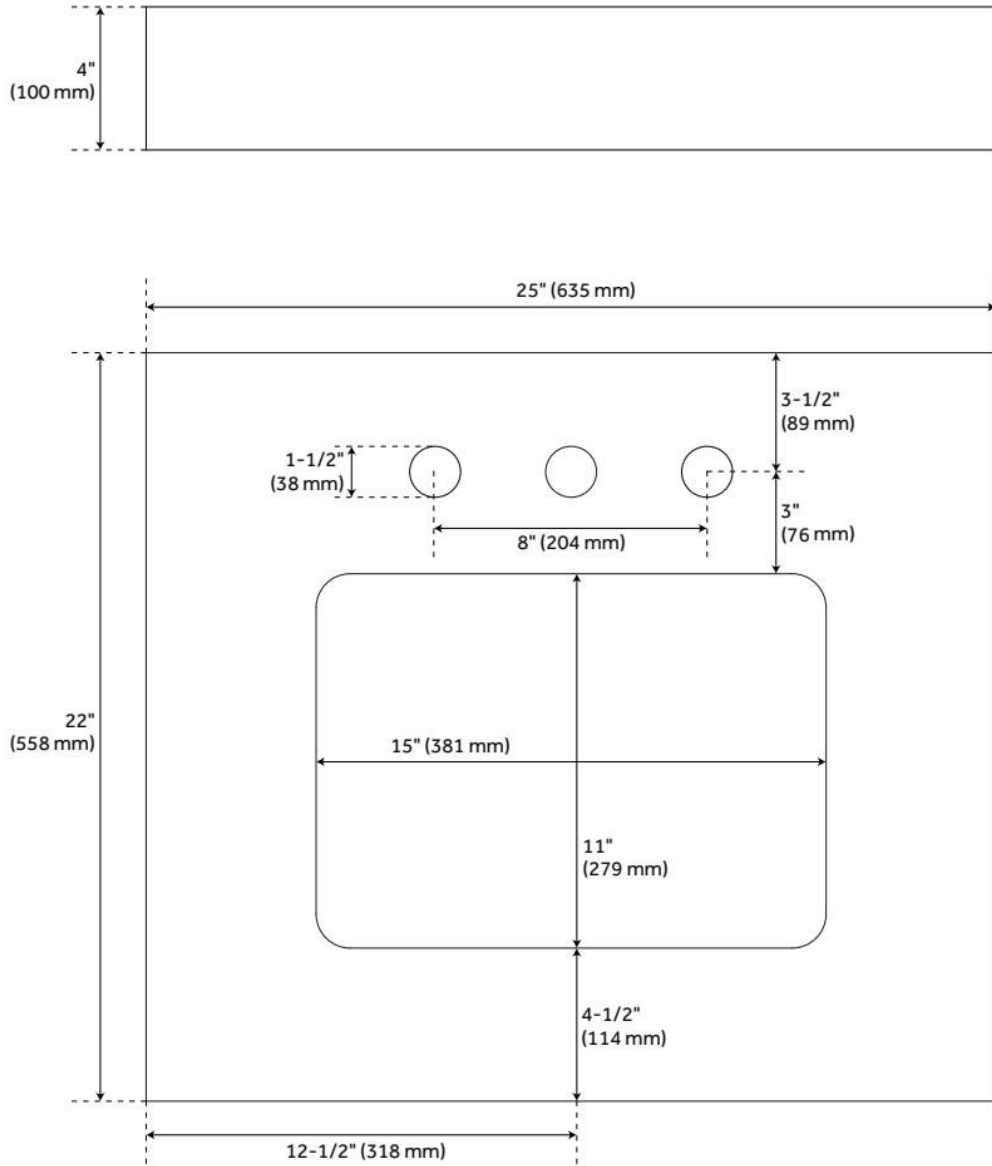

25" X 22" 3CM QUARTZ VANITY TOP WITH RECTANGULAR UNDERMOUNT SINK - CARBON BLACK

SKU: 559046
Code: SH559046

FEATURES

Vanity Top Options: Carbon Black Quartz
Sink Material: Porcelain
Vanity Top Material: Quartz
Sink Installation: Undermount - Oval
Sink Included: Yes
Basin Overflow Yes
Sink Color: White
Backsplash: Yes
Sidesplash Included: No

ASME A112.19.2/CSA B45.1, Massachusetts Accepted, LISTED ID: 506894

ADDITIONAL FEATURES

- Includes quartz counter top, backsplash, and white porcelain sink.
- Matching right or left sidesplash sold separately.
- To clean, add a few drops of mild cleanser, rinse with water and wipe dry.
- See Installation Instructions for directions to attach the vanity top and sink.

REVISED 1/8/2025

25" X 22" 3CM QUARTZ VANITY TOP WITH RECTANGULAR UNDERMOUNT SINK - CARBON BLACK

SKU: 559046
Code: SH559046

REVISED 1/8/2025